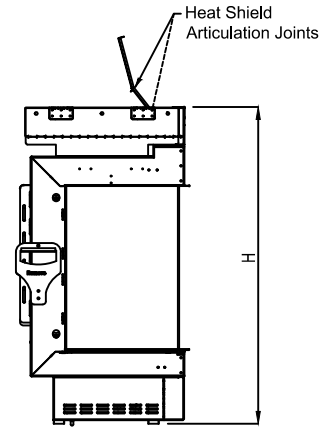

## Framing Details

The valve can be moved 36" from the center of the fireplace in any direction

- Note:**
1. Drawings are not to Scale
  2. All dimensions in inches
  3. No weight can be transferred to the fireplace. ALL FRAMING MUST BE SELF-SUPPORTED.

## Fireplace Dimensions

Front View

Side View

Top View

Protective Cover for double glass fans. Ships on double glass models only.

Model	(H) Height	(W) Width	(D) Depth	C1	C2	C3	Viewing Area	
							Front	Side
77H TS	41 1/16"	82 3/4"	21 5/8"	7 7/8"	41 3/8"	12 5/16"	81 5/16" W X 21 5/8" H	14 13/16" W X 21 5/8" H