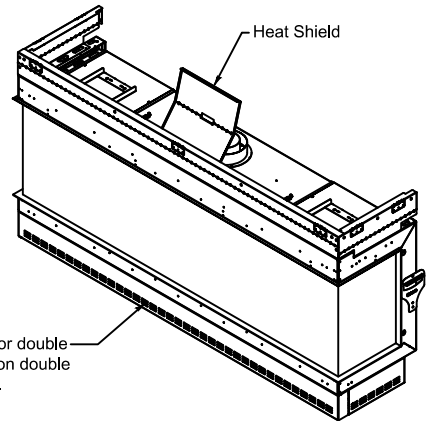

## Fireplace Dimensions

Front View

Side View

Top View

Protective Cover for double glass fans. Ships on double glass models only.

Model	(H) Height	(W) Width	(D) Depth	C1	C2	C3	Viewing Area	
							Front	Side
77H TS	41 1/16"	82 3/4"	21 5/8"	7 7/8"	41 3/8"	12 5/16"	81 5/16" W X 21 5/8" H	14 13/16" W X 21 5/8" H

Note: 1. Drawings are not to Scale  
2. All dimensions in inches