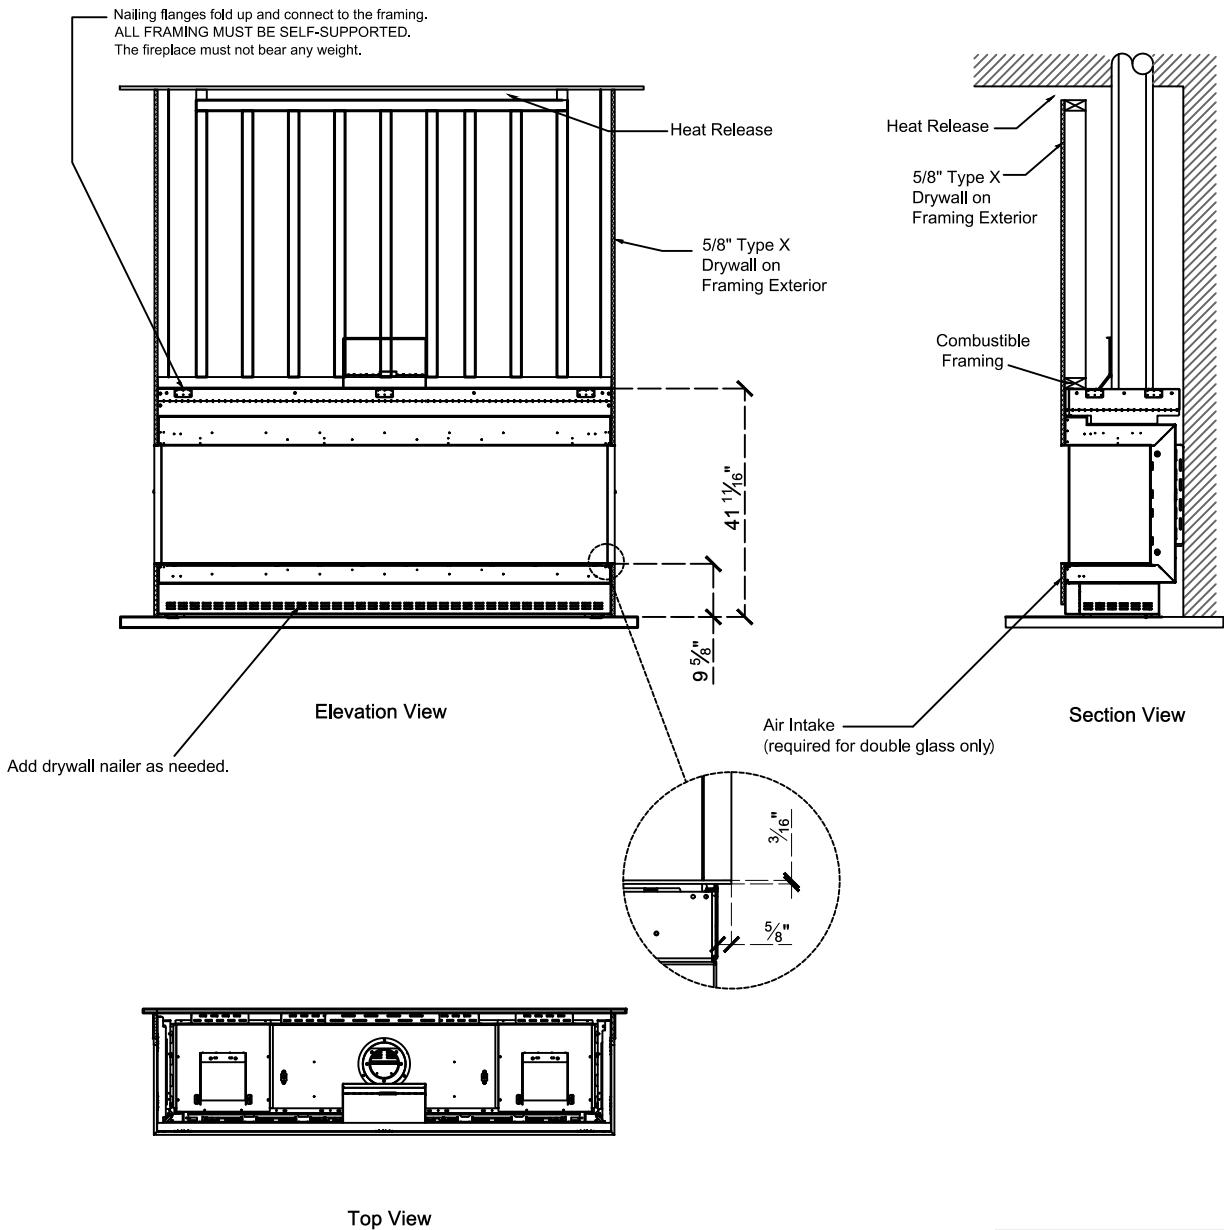

Framing Information: 77H Three Sided ( TS) ( Screen & Double Glass)

Framing Dimensions

Model	A	B	C	D
77H TS	41 1/16"	82 3/4"	21 5/8"	Refer to Vent Manufacturer's Firestop Dimensions

Note: 1. Drawings are not to Scale  
 2. All dimensions in inches  
 3. No weight can be transferred to the fireplace. ALL FRAMING MUST BE SELF-SUPPORTED.

# Framing Information: 77H Three Sided (TS) (Screen & Double Glass)

## Framing Details

The valve can be moved 36" from the center of the fireplace in any direction

- Note:**
1. Drawings are not to Scale
  2. All dimensions in inches
  3. No weight can be transferred to the fireplace. ALL FRAMING MUST BE SELF-SUPPORTED.

## Fireplace Dimensions

Front View

Side View

Top View

Protective Cover for double glass fans. Ships on double glass models only.

Model	(H) Height	(W) Width	(D) Depth	C1	C2	C3	Viewing Area	
							Front	Side
77H TS	41 1/16"	82 3/4"	21 5/8"	7 7/8"	41 3/8"	12 5/16"	81 5/16" W X 21 5/8" H	14 13/16" W X 21 5/8" H