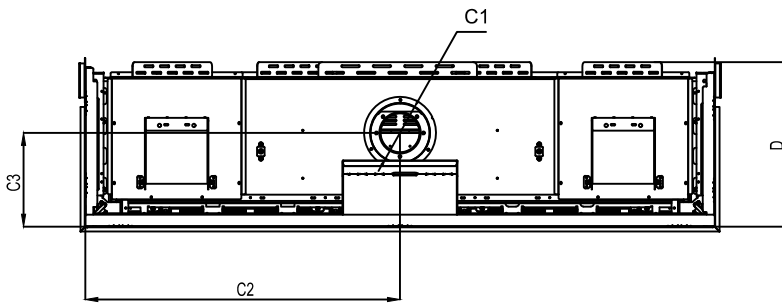

## Framing Details

The valve can be moved 36" from the center of the fireplace in any direction

- Note:**
1. Drawings are not to Scale
  2. All dimensions in inches
  3. No weight can be transferred to the fireplace. ALL FRAMING MUST BE SELF-SUPPORTED.

## Fireplace Dimensions

Front View

Side View

Top View

Protective Cover for double glass fans. Ships on double glass models only.

Model	(H) Height	(W) Width	(D) Depth	C1	C2	C3	Viewing Area	
							Front	Side
77H TS	41 1/16"	82 3/4"	21 5/8"	7 7/8"	41 3/8"	12 5/16"	81 5/16" W X 21 5/8" H	14 13/16" W X 21 5/8" H

Note: 1. Drawings are not to Scale  
2. All dimensions in inches