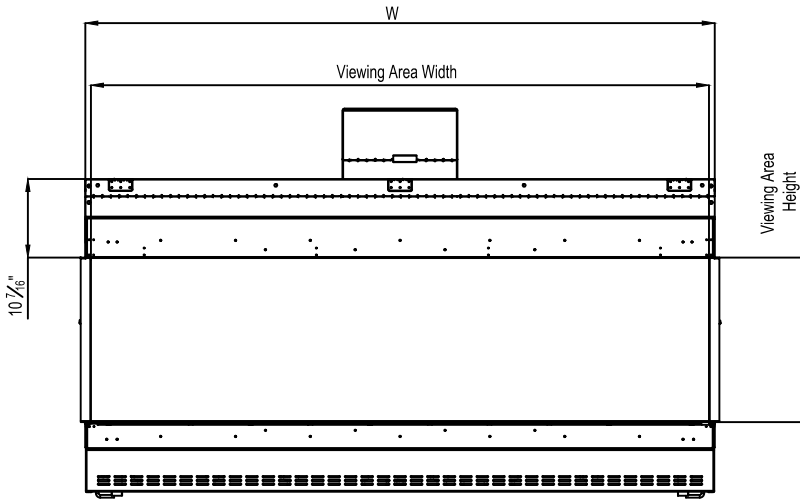

Framing Information: 77H Three Sided ( TS) ( Screen & Double Glass)

Framing Dimensions

Model	A	B	C	D
77H TS	41 1/16"	82 3/4"	21 5/8"	Refer to Vent Manufacturer's Firestop Dimensions

Note: 1. Drawings are not to Scale  
 2. All dimensions in inches  
 3. No weight can be transferred to the fireplace. ALL FRAMING MUST BE SELF-SUPPORTED.

## Framing Details

The valve can be moved 36" from the center of the fireplace in any direction

- Note:**
1. Drawings are not to Scale
  2. All dimensions in inches
  3. No weight can be transferred to the fireplace. ALL FRAMING MUST BE SELF-SUPPORTED.

## Fireplace Dimensions

Front View

Side View

Top View

Protective Cover for double glass fans. Ships on double glass models only.

Model	(H) Height	(W) Width	(D) Depth	C1	C2	C3	Viewing Area	
							Front	Side
77H TS	41 1/16"	82 3/4"	21 5/8"	7 7/8"	41 3/8"	12 5/16"	81 5/16" W X 21 5/8" H	14 13/16" W X 21 5/8" H

Note: 1. Drawings are not to Scale  
2. All dimensions in inches