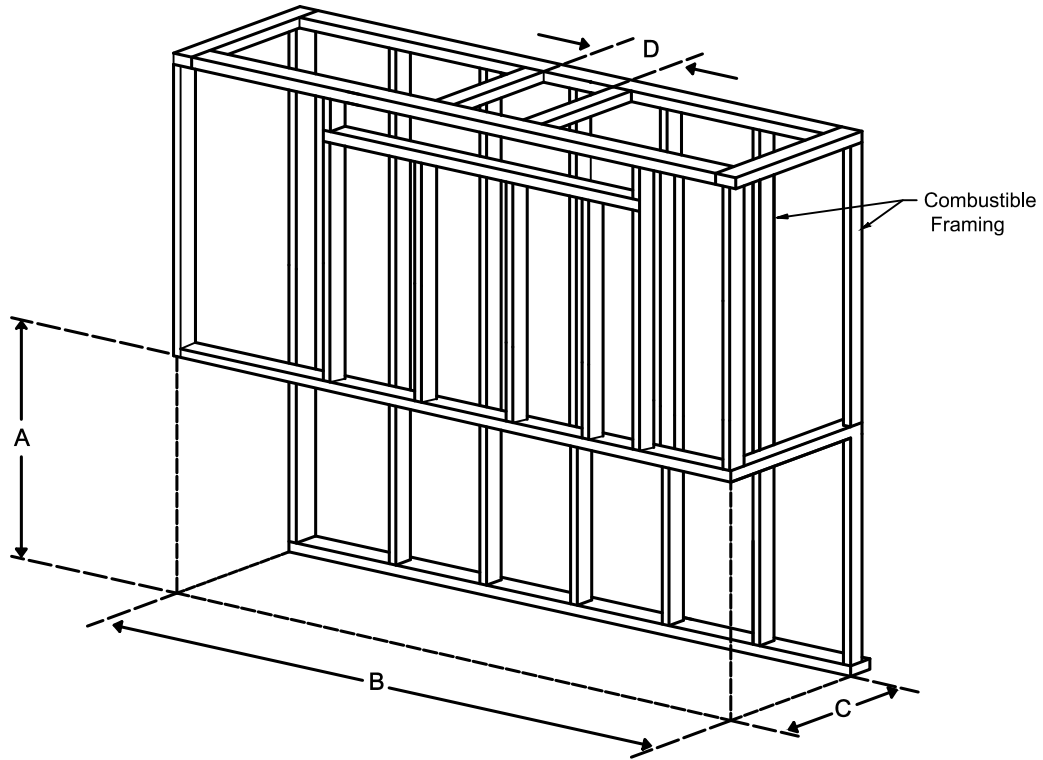

Framing Information: 77H Three Sided ( TS) ( Screen & Double Glass)

Framing Dimensions

Model	A	B	C	D
77H TS	41 1/16"	82 3/4"	21 5/8"	Refer to Vent Manufacturer's Firestop Dimensions

Note: 1. Drawings are not to Scale  
 2. All dimensions in inches  
 3. No weight can be transferred to the fireplace. ALL FRAMING MUST BE SELF-SUPPORTED.

# Framing Information: 77H Three Sided (TS) (Screen & Double Glass)

## Framing Details

The valve can be moved 36" from the center of the fireplace in any direction

- Note:**
1. Drawings are not to Scale
  2. All dimensions in inches
  3. No weight can be transferred to the fireplace. ALL FRAMING MUST BE SELF-SUPPORTED.

## Fireplace Dimensions

Front View

Side View

Top View

Protective Cover for double glass fans. Ships on double glass models only.

Model	(H) Height	(W) Width	(D) Depth	C1	C2	C3	Viewing Area	
							Front	Side
77H TS	41 1/16"	82 3/4"	21 5/8"	7 7/8"	41 3/8"	12 5/16"	81 5/16" W X 21 5/8" H	14 13/16" W X 21 5/8" H