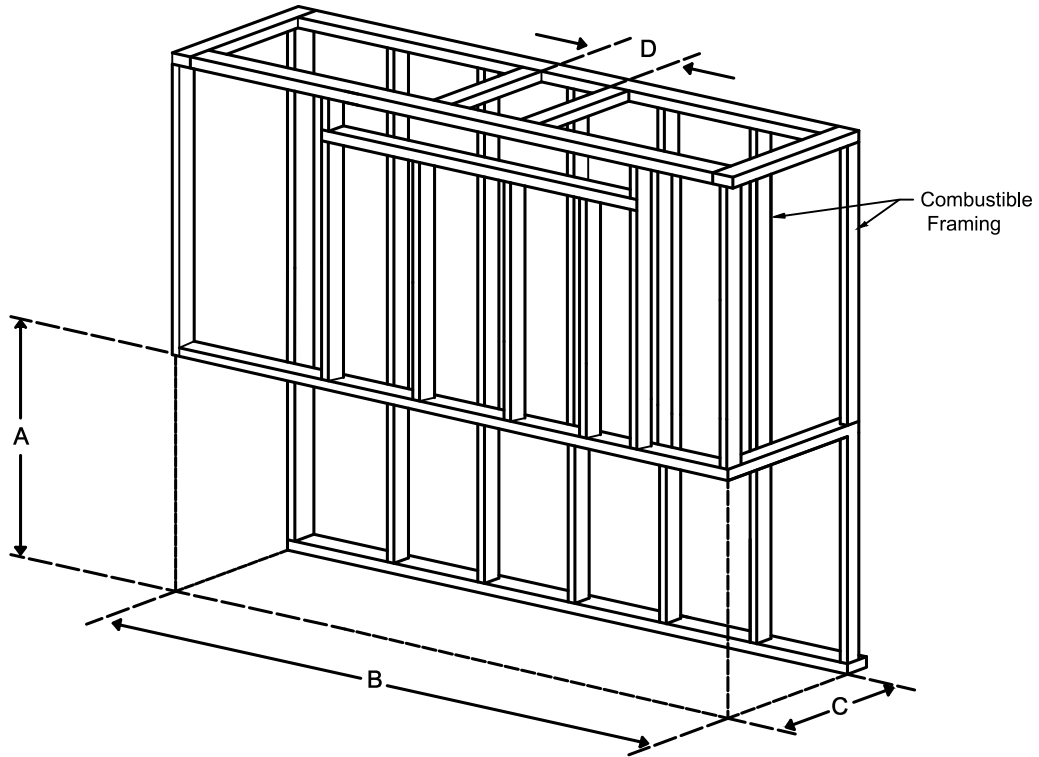

Framing Information: 77 Three Sided (TS) (Screen & Double Glass)

Framing Dimensions

Model	A	B	C	D
77 TS	35 ³ / ₄ "	82 ³ / ₄ "	21 ⁵ / ₈ "	Refer to Vent Manufacturer's Firestop Dimensions

Note: 1. Drawings are not to Scale
 2. All dimensions in inches
 3. No weight can be transferred to the fireplace. ALL FRAMING MUST BE SELF-SUPPORTED.

Framing Information: 77 Three Sided (TS) (Screen & Double Glass)

Framing Details

The valve can be moved 36" from the center of the fireplace in any direction

- Note:**
1. Drawings are not to Scale
 2. All dimensions in inches
 3. No weight can be transferred to the fireplace. **ALL FRAMING MUST BE SELF-SUPPORTED.**

Framing Information: 77 Three Sided (TS) (Screen & Double Glass)

Fireplace Dimensions

Front View

Side View

Top View

Protective Cover for double glass fans. Ships on double glass models only.

Model	(H) Height	(W) Width	(D) Depth	C1	C2	C3	Viewing Area	
							Front	Side
77 TS	35 3/4"	82 3/4"	21 5/8"	7 7/8"	41 3/8"	12 5/16"	81 5/16" W X 15 3/4" H	14 13/16" W X 15 3/4" H