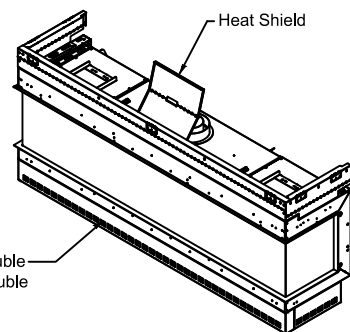

Framing Information: 77 Three Sided (TS) (Screen & Double Glass)

Framing Details

The valve can be moved 36" from the center of the fireplace in any direction

- Note:**
1. Drawings are not to Scale
 2. All dimensions in inches
 3. No weight can be transferred to the fireplace. **ALL FRAMING MUST BE SELF-SUPPORTED.**

Framing Information: 77 Three Sided (TS) (Screen & Double Glass)

Fireplace Dimensions

Front View

Side View

Top View

Protective Cover for double glass fans. Ships on double glass models only.

Model	(H) Height	(W) Width	(D) Depth	C1	C2	C3	Viewing Area	
							Front	Side
77 TS	35 3/4"	82 3/4"	21 5/8"	7 7/8"	41 3/8"	12 5/16"	81 5/16" W X 15 3/4" H	14 13/16" W X 15 3/4" H

Note: 1. Drawings are not to Scale
2. All dimensions in inches