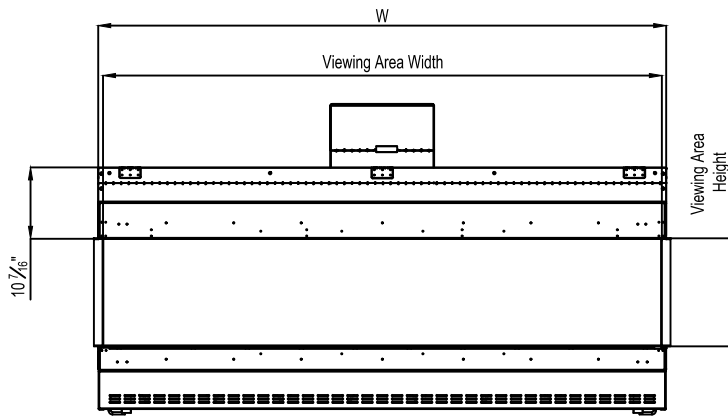

Framing Information: 77 Three Sided (TS) (Screen & Double Glass)

Framing Dimensions

Model	A	B	C	D
77 TS	35 ³ / ₄ "	82 ³ / ₄ "	21 ⁵ / ₈ "	Refer to Vent Manufacturer's Firestop Dimensions

Note: 1. Drawings are not to Scale
 2. All dimensions in inches
 3. No weight can be transferred to the fireplace. ALL FRAMING MUST BE SELF-SUPPORTED.

Framing Information: 77 Three Sided (TS) (Screen & Double Glass)

Framing Details

The valve can be moved 36" from the center of the fireplace in any direction

- Note:**
1. Drawings are not to Scale
 2. All dimensions in inches
 3. No weight can be transferred to the fireplace. **ALL FRAMING MUST BE SELF-SUPPORTED.**

Framing Information: 77 Three Sided (TS) (Screen & Double Glass)

Fireplace Dimensions

Front View

Side View

Top View

Protective Cover for double glass fans. Ships on double glass models only.

Model	(H) Height	(W) Width	(D) Depth	C1	C2	C3	Viewing Area	
							Front	Side
77 TS	35 3/4"	82 3/4"	21 5/8"	7 7/8"	41 3/8"	12 5/16"	81 5/16" W X 15 3/4" H	14 13/16" W X 15 3/4" H

Note: 1. Drawings are not to Scale
2. All dimensions in inches