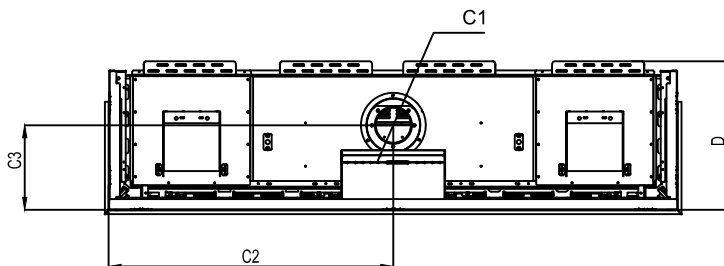

Framing Information: 77 Three Sided (TS) (Screen & Double Glass)

Framing Dimensions

Model	A	B	C	D
77 TS	35 ³ / ₄ "	82 ³ / ₄ "	21 ⁵ / ₈ "	Refer to Vent Manufacturer's Firestop Dimensions

Note: 1. Drawings are not to Scale
 2. All dimensions in inches
 3. No weight can be transferred to the fireplace. ALL FRAMING MUST BE SELF-SUPPORTED.

Framing Information: 77 Three Sided (TS) (Screen & Double Glass)

Framing Details

The valve can be moved 36" from the center of the fireplace in any direction

- Note:**
1. Drawings are not to Scale
 2. All dimensions in inches
 3. No weight can be transferred to the fireplace. **ALL FRAMING MUST BE SELF-SUPPORTED.**

Framing Information: 77 Three Sided (TS) (Screen & Double Glass)

Fireplace Dimensions

Front View

Side View

Top View

Protective Cover for double glass fans. Ships on double glass models only.

Model	(H) Height	(W) Width	(D) Depth	C1	C2	C3	Viewing Area	
							Front	Side
77 TS	35 3/4"	82 3/4"	21 5/8"	7 7/8"	41 3/8"	12 5/16"	81 5/16" W X 15 3/4" H	14 13/16" W X 15 3/4" H

Note: 1. Drawings are not to Scale
2. All dimensions in inches