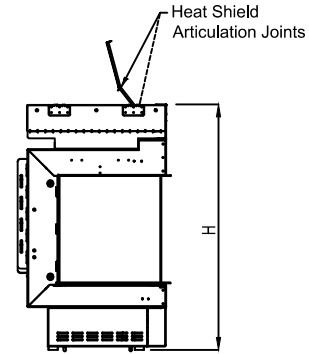

Framing Information: 77 Three Sided (TS) (Screen & Double Glass)

Framing Dimensions

Model	A	B	C	D
77 TS	35 ³ / ₄ "	82 ³ / ₄ "	21 ⁵ / ₈ "	Refer to Vent Manufacturer's Firestop Dimensions

Note: 1. Drawings are not to Scale
 2. All dimensions in inches
 3. No weight can be transferred to the fireplace. ALL FRAMING MUST BE SELF-SUPPORTED.

Framing Information: 77 Three Sided (TS) (Screen & Double Glass)

Framing Details

The valve can be moved 36" from the center of the fireplace in any direction

- Note:**
1. Drawings are not to Scale
 2. All dimensions in inches
 3. No weight can be transferred to the fireplace. **ALL FRAMING MUST BE SELF-SUPPORTED.**

Framing Information: 77 Three Sided (TS) (Screen & Double Glass)

Fireplace Dimensions

Front View

Side View

Top View

Protective Cover for double glass fans. Ships on double glass models only.

Model	(H) Height	(W) Width	(D) Depth	C1	C2	C3	Viewing Area	
							Front	Side
77 TS	35 3/4"	82 3/4"	21 5/8"	7 7/8"	41 3/8"	12 5/16"	81 5/16" W X 15 3/4" H	14 13/16" W X 15 3/4" H

Note: 1. Drawings are not to Scale
2. All dimensions in inches