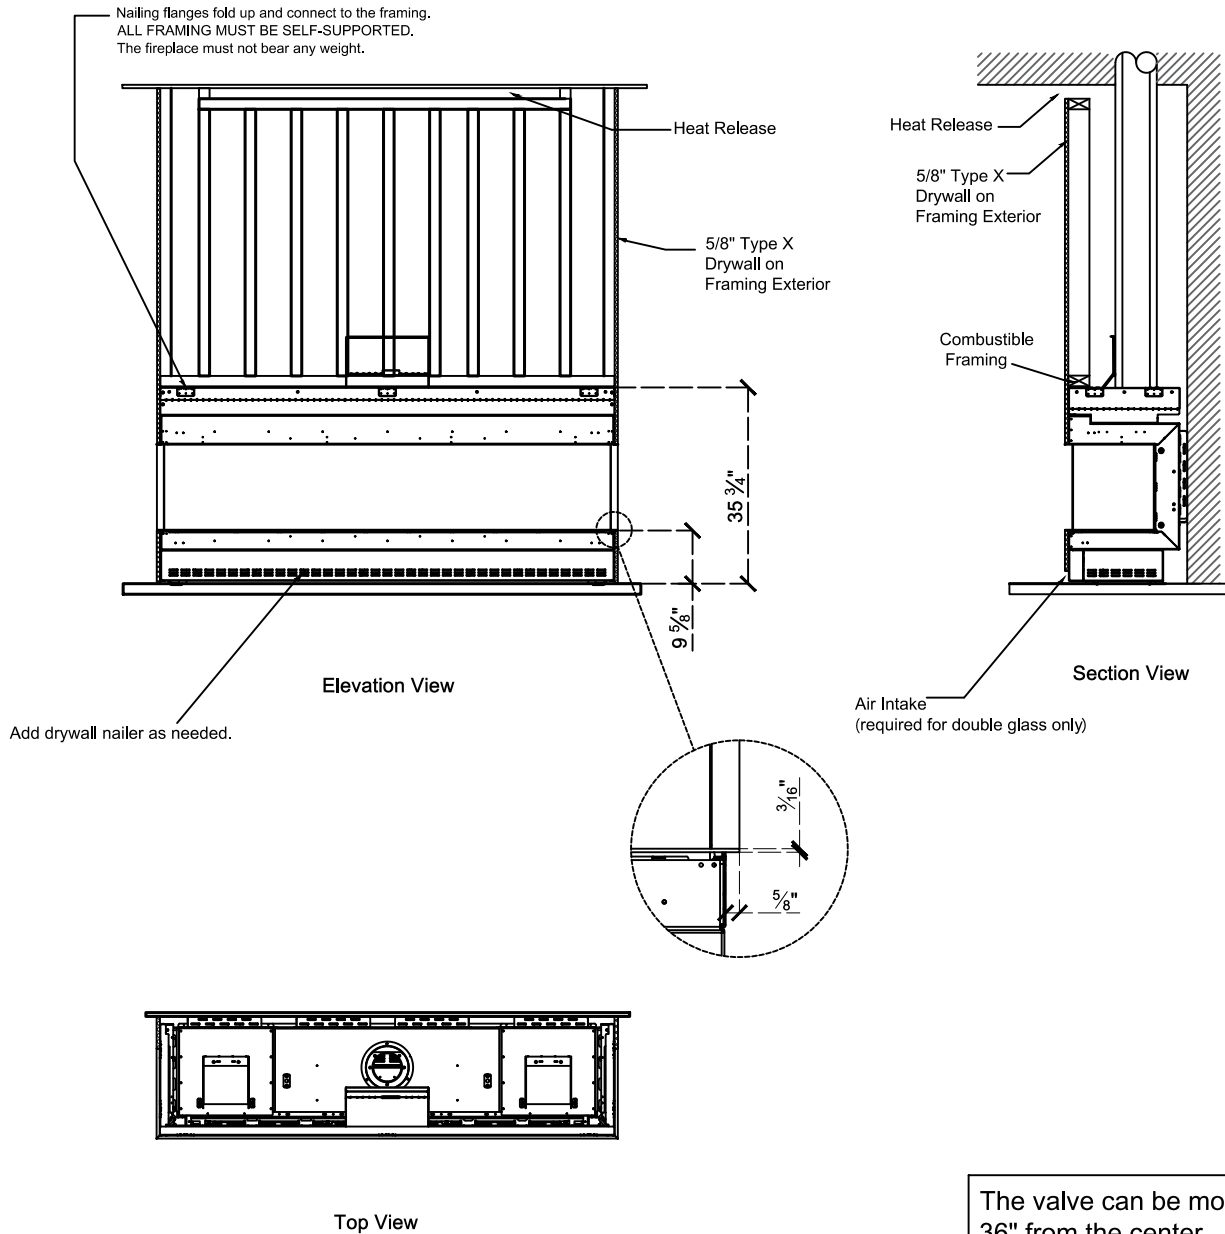

Framing Information: 77 Three Sided (TS) (Screen & Double Glass)

Framing Dimensions

Model	A	B	C	D
77 TS	35 ³ / ₄ "	82 ³ / ₄ "	21 ⁵ / ₈ "	Refer to Vent Manufacturer's Firestop Dimensions

Note: 1. Drawings are not to Scale
 2. All dimensions in inches
 3. No weight can be transferred to the fireplace. ALL FRAMING MUST BE SELF-SUPPORTED.

Framing Information: 77 Three Sided (TS) (Screen & Double Glass)

Framing Details

The valve can be moved 36" from the center of the fireplace in any direction

- Note:**
1. Drawings are not to Scale
 2. All dimensions in inches
 3. No weight can be transferred to the fireplace. **ALL FRAMING MUST BE SELF-SUPPORTED.**

Framing Information: 77 Three Sided (TS) (Screen & Double Glass)

Fireplace Dimensions

Front View

Side View

Top View

Protective Cover for double glass fans. Ships on double glass models only.

Model	(H) Height	(W) Width	(D) Depth	C1	C2	C3	Viewing Area	
							Front	Side
77 TS	35 3/4"	82 3/4"	21 5/8"	7 7/8"	41 3/8"	12 5/16"	81 5/16" W X 15 3/4" H	14 13/16" W X 15 3/4" H

Note: 1. Drawings are not to Scale
2. All dimensions in inches