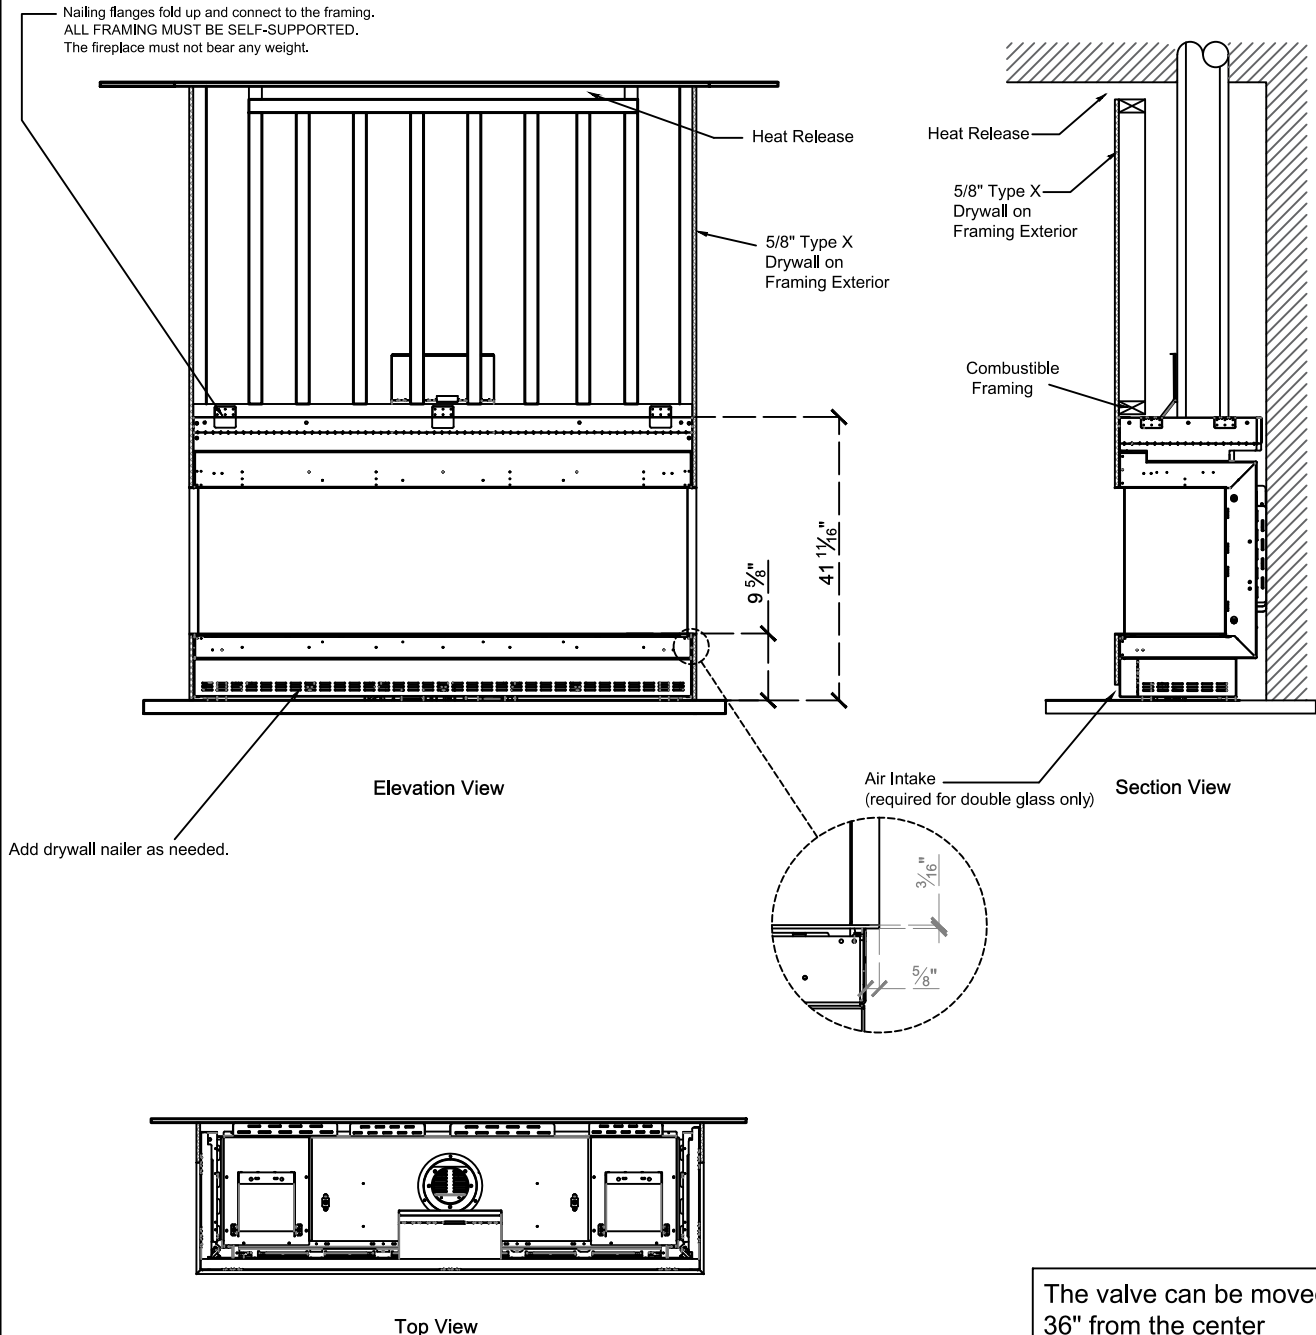

Framing Information: 68H Three Sided (TS) (Screen & Double Glass)

ORTAL
YOUR LIFE. YOUR FIRE

Framing Dimensions

Model	A	B	C	D
68H TS	41 $\frac{1}{16}$ "	73 $\frac{5}{16}$ "	21 $\frac{5}{8}$ "	Refer to Vent Manufacturer's Firestop Dimensions

Note : 1. Drawings are not to Scale
 2. All dimensions in inches
 3. No weight can be transferred to the fireplace. ALL FRAMING MUST BE SELF-SUPPORTED.

Framing Information: 68H Three Sided (TS) (Screen & Double Glass)

Framing Details

The valve can be moved 36" from the center of the fireplace in any direction

- Note :
1. Drawings are not to Scale
 2. All dimensions in inches
 3. No weight can be transferred to the fireplace. **ALL FRAMING MUST BE SELF-SUPPORTED.**

Framing Information: 68H Three Sided (TS) (Screen & Double Glass)

Fireplace Dimensions

Model	(H) Height	(W) Width	(D) Depth	C1	C2	C3	Viewing Area	
							Front	Side
68H TS	41 11/16"	73 5/16"	21 5/8"	7 7/8"	36 11/16"	12 5/16"	73 3/8" W X 21 5/8" H	14 13/16" W X 21 5/8" H