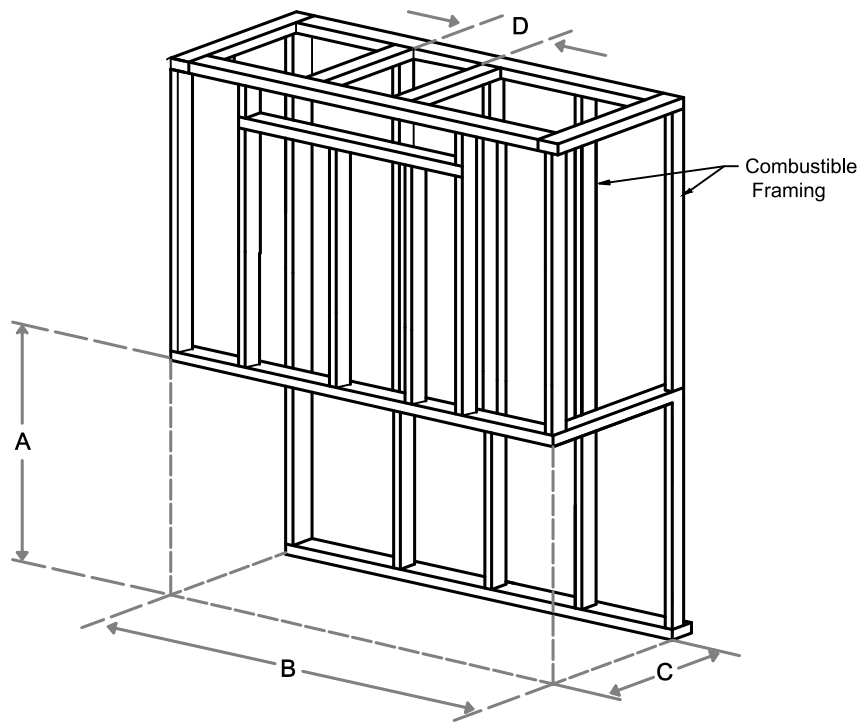

Framing Information: 68H Three Sided (TS) (Screen & Double Glass)

ORTAL
YOUR LIFE. YOUR FIRE

Framing Dimensions

Model	A	B	C	D
68H TS	41 $\frac{1}{16}$ "	73 $\frac{5}{16}$ "	21 $\frac{5}{8}$ "	Refer to Vent Manufacturer's Firestop Dimensions

Note : 1. Drawings are not to Scale
 2. All dimensions in inches
 3. No weight can be transferred to the fireplace. ALL FRAMING MUST BE SELF-SUPPORTED.

Framing Information: 68H Three Sided (TS) (Screen & Double Glass)

Framing Details

The valve can be moved 36" from the center of the fireplace in any direction

- Note :
1. Drawings are not to Scale
 2. All dimensions in inches
 3. No weight can be transferred to the fireplace. **ALL FRAMING MUST BE SELF-SUPPORTED.**

Framing Information: 68H Three Sided (TS) (Screen & Double Glass)

Fireplace Dimensions

Model	(H) Height	(W) Width	(D) Depth	C1	C2	C3	Viewing Area	
							Front	Side
68H TS	41 11/16"	73 5/16"	21 5/8"	7 7/8"	36 11/16"	12 5/16"	73 3/8" W X 21 5/8" H	14 13/16" W X 21 5/8" H