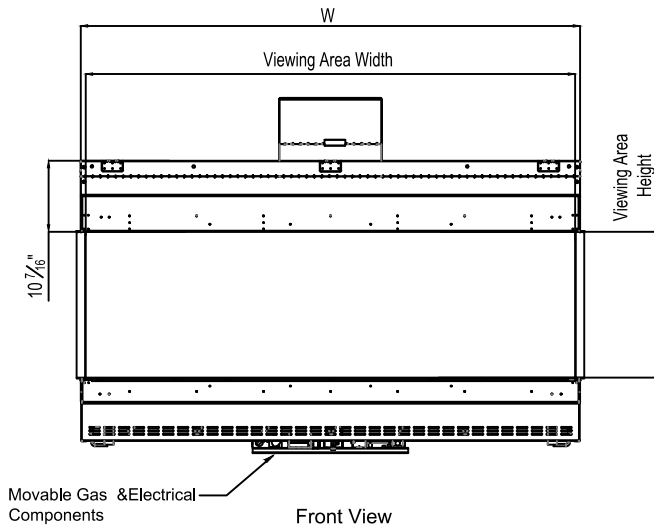

Note : 1. Drawings are not to Scale
 2. All dimensions in inches
 3. No weight can be transferred to the fireplace. ALL FRAMING MUST BE SELF-SUPPORTED.

Framing Information: 68H Three Sided (TS) (Screen & Double Glass)

Framing Details

The valve can be moved 36" from the center of the fireplace in any direction

- Note :
1. Drawings are not to Scale
 2. All dimensions in inches
 3. No weight can be transferred to the fireplace. **ALL FRAMING MUST BE SELF-SUPPORTED.**

Framing Information: 68H Three Sided (TS) (Screen & Double Glass)

Fireplace Dimensions

Model	(H) Height	(W) Width	(D) Depth	C1	C2	C3	Viewing Area	
							Front	Side
68H TS	41 11/16"	73 5/16"	21 5/8"	7 7/8"	36 11/16"	12 5/16"	73 3/8" W X 21 5/8" H	14 13/16" W X 21 5/8" H

Note : 1. Drawings are not to Scale
2. All dimensions in inches