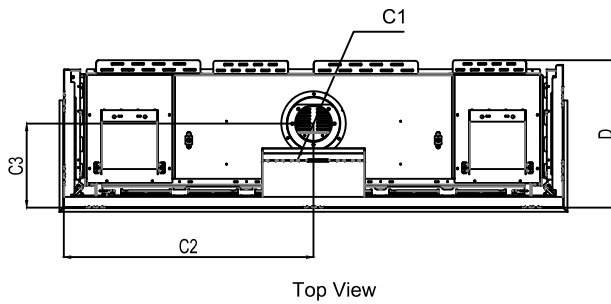

Note : 1. Drawings are not to Scale
 2. All dimensions in inches
 3. No weight can be transferred to the fireplace. ALL FRAMING MUST BE SELF-SUPPORTED.

Framing Information: 68H Three Sided (TS) (Screen & Double Glass)

Framing Details

The valve can be moved 36" from the center of the fireplace in any direction

- Note :
1. Drawings are not to Scale
 2. All dimensions in inches
 3. No weight can be transferred to the fireplace. **ALL FRAMING MUST BE SELF-SUPPORTED.**

Framing Information: 68H Three Sided (TS) (Screen & Double Glass)

Fireplace Dimensions

Model	(H) Height	(W) Width	(D) Depth	C1	C2	C3	Viewing Area	
							Front	Side
68H TS	41 11/16"	73 5/16"	21 5/8"	7 7/8"	36 11/16"	12 5/16"	73 3/8" W X 21 5/8" H	14 13/16" W X 21 5/8" H

Note : 1. Drawings are not to Scale
2. All dimensions in inches