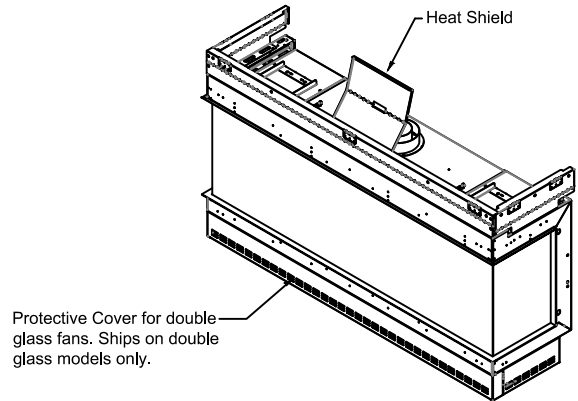

Framing Information: 68H Three Sided (TS) (Screen & Double Glass)

Fireplace Dimensions

Model	(H) Height	(W) Width	(D) Depth	C1	C2	C3	Viewing Area	
							Front	Side
68H TS	41 11/16"	73 5/16"	21 5/8"	7 7/8"	36 11/16"	12 5/16"	73 3/8" W X 21 5/8" H	14 13/16" W X 21 5/8" H

Note : 1. Drawings are not to Scale
2. All dimensions in inches