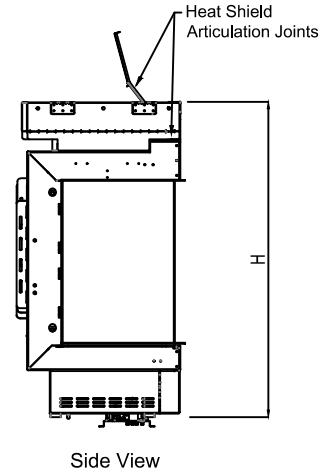

Note : 1. Drawings are not to Scale
 2. All dimensions in inches
 3. No weight can be transferred to the fireplace. ALL FRAMING MUST BE SELF-SUPPORTED.

Framing Information: 68H Three Sided (TS) (Screen & Double Glass)

Framing Details

The valve can be moved 36" from the center of the fireplace in any direction

- Note :
1. Drawings are not to Scale
 2. All dimensions in inches
 3. No weight can be transferred to the fireplace. **ALL FRAMING MUST BE SELF-SUPPORTED.**

Framing Information: 68H Three Sided (TS) (Screen & Double Glass)

Fireplace Dimensions

Model	(H) Height	(W) Width	(D) Depth	C1	C2	C3	Viewing Area	
							Front	Side
68H TS	41 11/16"	73 5/16"	21 5/8"	7 7/8"	36 11/16"	12 5/16"	73 3/8" W X 21 5/8" H	14 13/16" W X 21 5/8" H

Note : 1. Drawings are not to Scale
2. All dimensions in inches