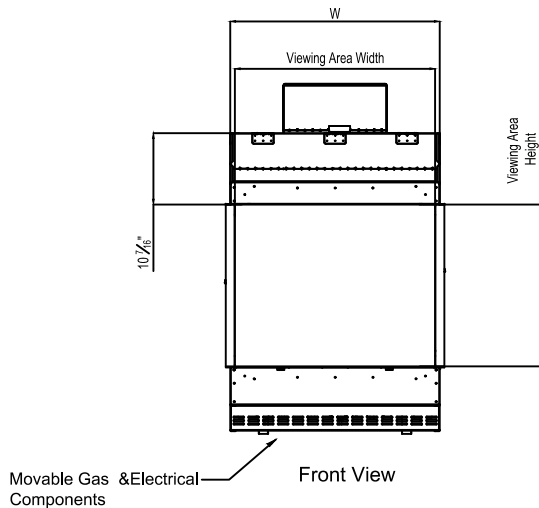

Framing Information: 25H Three Sided (TS) (Screen & Double Glass)

Framing Dimensions

Model	A	B	C	D
25H TS	43 ⁷ / ₈ "	30 ¹⁰ / ₁₆ "	25 ¹ / ₈ "	Refer to Vent Manufacturer's Firestop Dimensions

Note : 1. Drawings are not to Scale
 2. All dimensions in inches
 3. No weight can be transferred to the fireplace. ALL FRAMING MUST BE SELF-SUPPORTED.

Framing Information: 25H Three Sided (TS) (Screen & Double Glass)

ORTAL
YOUR LIFE. YOUR FIRE

Framing Details

The valve can be moved 36" from the center of the fireplace in any direction

- Note :
1. Drawings are not to Scale
 2. All dimensions in inches
 3. No weight can be transferred to the fireplace. ALL FRAMING MUST BE SELF-SUPPORTED.

Framing Information: 25H Three Sided (TS) (Screen & Double Glass)

Fireplace Dimensions

Protective Cover for double glass fans. Ships on double glass models only.

Model	(H) Height	(W) Width	(D) Depth	C1	C2	C3	Viewing Area	
							Front	Side
25H TS	43 7/8"	30 10/16"	25 1/8"	6 7/16"	15 5/16"	15 6/8"	29 1/4" W X 23 13/16" H	19 2/8" W X 23 13/16" H

Note : 1. Drawings are not to Scale
2. All dimensions in inches