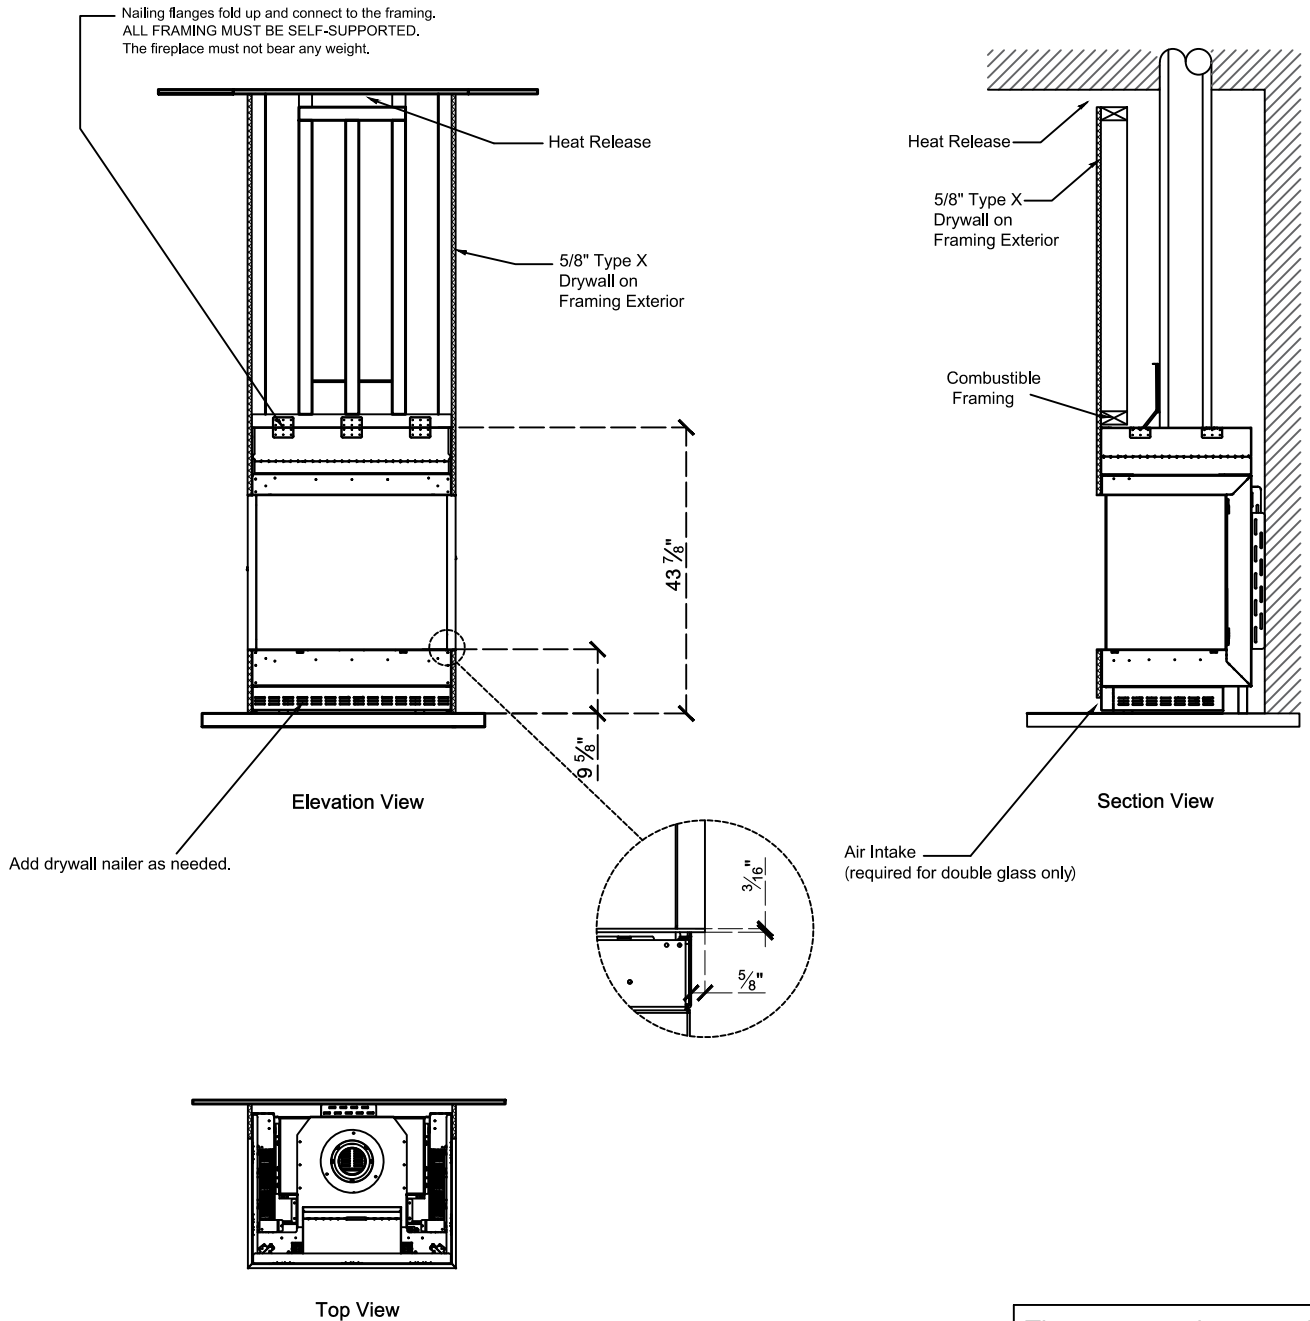

Framing Information: 25H Three Sided (TS) (Screen & Double Glass)

Framing Dimensions

Model	A	B	C	D
25H TS	43 ⁷ / ₈ "	30 ¹⁰ / ₁₆ "	25 ¹ / ₈ "	Refer to Vent Manufacturer's Firestop Dimensions

Note : 1. Drawings are not to Scale
 2. All dimensions in inches
 3. No weight can be transferred to the fireplace. ALL FRAMING MUST BE SELF-SUPPORTED.

Framing Information: 25H Three Sided (TS) (Screen & Double Glass)

ORTAL
YOUR LIFE. YOUR FIRE

Framing Details

The valve can be moved 36" from the center of the fireplace in any direction

- Note :
1. Drawings are not to Scale
 2. All dimensions in inches
 3. No weight can be transferred to the fireplace. ALL FRAMING MUST BE SELF-SUPPORTED.

Framing Information: 25H Three Sided (TS) (Screen & Double Glass)

Fireplace Dimensions

Protective Cover for double glass fans. Ships on double glass models only.

Model	(H) Height	(W) Width	(D) Depth	C1	C2	C3	Viewing Area	
							Front	Side
25H TS	43 7/8"	30 10/16"	25 1/8"	6 7/16"	15 5/16"	15 6/8"	29 1/4" W X 23 13/16" H	19 2/8" W X 23 13/16" H

Note : 1. Drawings are not to Scale
2. All dimensions in inches