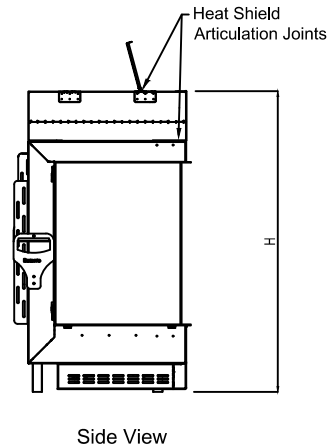

Framing Information: 25H Three Sided (TS) (Screen & Double Glass)

Framing Dimensions

Model	A	B	C	D
25H TS	43 ⁷ / ₈ "	30 ¹⁰ / ₁₆ "	25 ¹ / ₈ "	Refer to Vent Manufacturer's Firestop Dimensions

Note : 1. Drawings are not to Scale
 2. All dimensions in inches
 3. No weight can be transferred to the fireplace. ALL FRAMING MUST BE SELF-SUPPORTED.

Framing Information: 25H Three Sided (TS) (Screen & Double Glass)

ORTAL
YOUR LIFE. YOUR FIRE

Framing Details

The valve can be moved 36" from the center of the fireplace in any direction

- Note :
1. Drawings are not to Scale
 2. All dimensions in inches
 3. No weight can be transferred to the fireplace. ALL FRAMING MUST BE SELF-SUPPORTED.

Framing Information: 25H Three Sided (TS) (Screen & Double Glass)

Fireplace Dimensions

Protective Cover for double glass fans. Ships on double glass models only.

Model	(H) Height	(W) Width	(D) Depth	C1	C2	C3	Viewing Area	
							Front	Side
25H TS	43 7/8"	30 10/16"	25 1/8"	6 7/16"	15 5/16"	15 6/8"	29 1/4" W X 23 13/16" H	19 2/8" W X 23 13/16" H

Note : 1. Drawings are not to Scale
2. All dimensions in inches