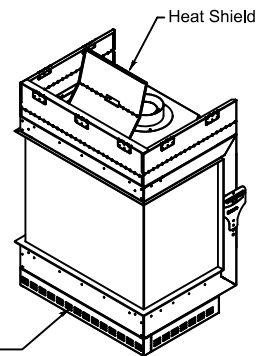

Framing Information: 25H Three Sided (TS) (Screen & Double Glass)

Framing Dimensions

Model	A	B	C	D
25H TS	43 ⁷ / ₈ "	30 ¹⁰ / ₁₆ "	25 ¹ / ₈ "	Refer to Vent Manufacturer's Firestop Dimensions

Note : 1. Drawings are not to Scale
 2. All dimensions in inches
 3. No weight can be transferred to the fireplace. ALL FRAMING MUST BE SELF-SUPPORTED.

Framing Information: 25H Three Sided (TS) (Screen & Double Glass)

ORTAL
YOUR LIFE. YOUR FIRE

Framing Details

The valve can be moved 36" from the center of the fireplace in any direction

- Note :
1. Drawings are not to Scale
 2. All dimensions in inches
 3. No weight can be transferred to the fireplace. ALL FRAMING MUST BE SELF-SUPPORTED.

Framing Information: 25H Three Sided (TS) (Screen & Double Glass)

Fireplace Dimensions

Protective Cover for double glass fans. Ships on double glass models only.

Model	(H) Height	(W) Width	(D) Depth	C1	C2	C3	Viewing Area	
							Front	Side
25H TS	43 7/8"	30 10/16"	25 1/8"	6 7/16"	15 5/16"	15 6/8"	29 1/4" W X 23 13/16" H	19 2/8" W X 23 13/16" H