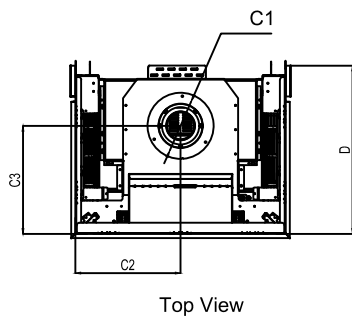

Framing Information: 25H Three Sided (TS) (Screen & Double Glass)

Framing Dimensions

Model	A	B	C	D
25H TS	43 ⁷ / ₈ "	30 ¹⁰ / ₁₆ "	25 ¹ / ₈ "	Refer to Vent Manufacturer's Firestop Dimensions

Note : 1. Drawings are not to Scale
 2. All dimensions in inches
 3. No weight can be transferred to the fireplace. ALL FRAMING MUST BE SELF-SUPPORTED.

Framing Information: 25H Three Sided (TS) (Screen & Double Glass)

ORTAL
YOUR LIFE. YOUR FIRE

Framing Details

The valve can be moved 36" from the center of the fireplace in any direction

- Note :
1. Drawings are not to Scale
 2. All dimensions in inches
 3. No weight can be transferred to the fireplace. ALL FRAMING MUST BE SELF-SUPPORTED.

Framing Information: 25H Three Sided (TS) (Screen & Double Glass)

Fireplace Dimensions

Protective Cover for double glass fans. Ships on double glass models only.

Model	(H) Height	(W) Width	(D) Depth	C1	C2	C3	Viewing Area	
							Front	Side
25H TS	43 7/8"	30 10/16"	25 1/8"	6 7/16"	15 5/16"	15 6/8"	29 1/4" W X 23 13/16" H	19 2/8" W X 23 13/16" H

Note : 1. Drawings are not to Scale
2. All dimensions in inches