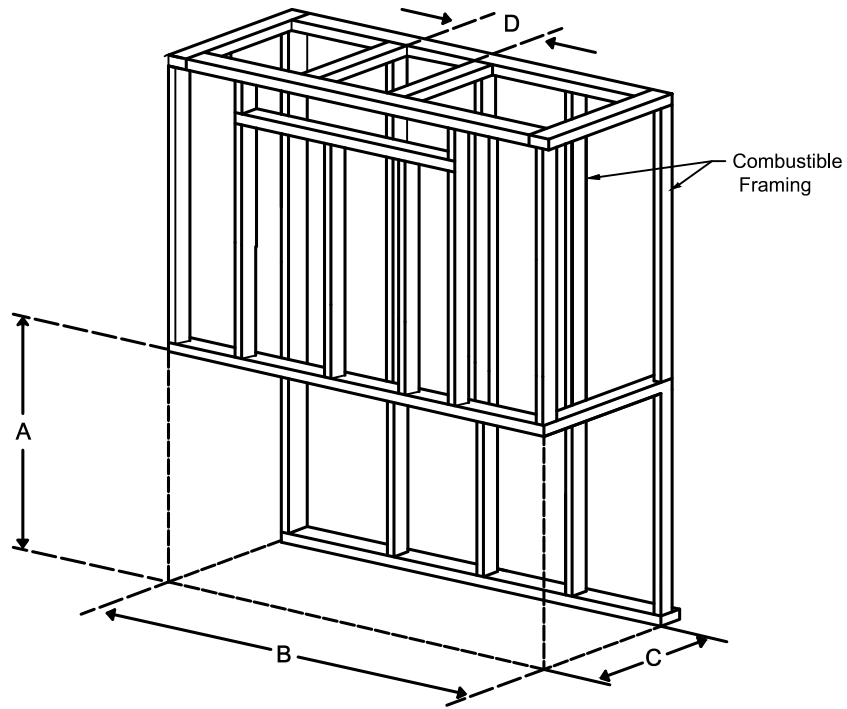

Framing Information: 25H Three Sided (TS) (Screen & Double Glass)

Framing Dimensions

Model	A	B	C	D
25H TS	43 ⁷ / ₈ "	30 ¹⁰ / ₁₆ "	25 ¹ / ₈ "	Refer to Vent Manufacturer's Firestop Dimensions

Note : 1. Drawings are not to Scale
 2. All dimensions in inches
 3. No weight can be transferred to the fireplace. ALL FRAMING MUST BE SELF-SUPPORTED.

Framing Information: 25H Three Sided (TS) (Screen & Double Glass)

ORTAL
YOUR LIFE. YOUR FIRE

Framing Details

The valve can be moved 36" from the center of the fireplace in any direction

- Note :
1. Drawings are not to Scale
 2. All dimensions in inches
 3. No weight can be transferred to the fireplace. ALL FRAMING MUST BE SELF-SUPPORTED.

Framing Information: 25H Three Sided (TS) (Screen & Double Glass)

Fireplace Dimensions

Protective Cover for double glass fans. Ships on double glass models only.

Model	(H) Height	(W) Width	(D) Depth	C1	C2	C3	Viewing Area	
							Front	Side
25H TS	43 7/8"	30 10/16"	25 1/8"	6 7/16"	15 5/16"	15 6/8"	29 1/4" W X 23 13/16" H	19 2/8" W X 23 13/16" H