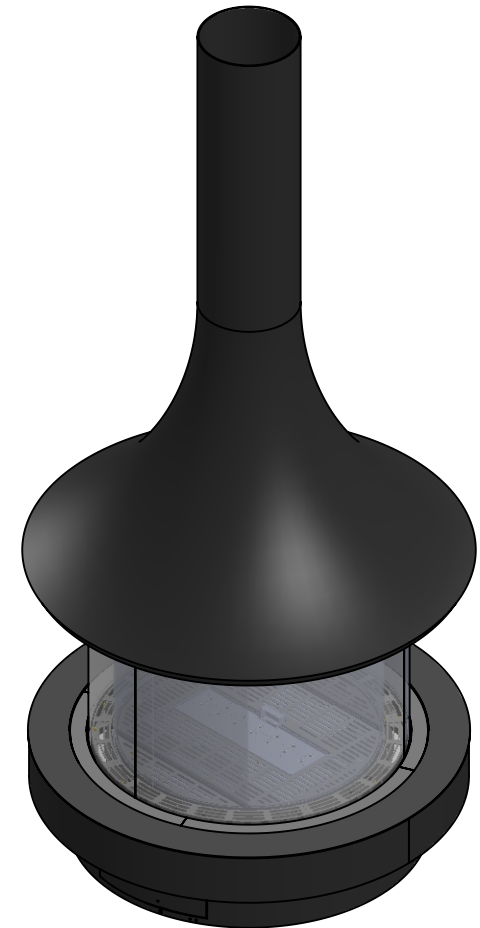

ORTAL
YOUR LIFE. YOUR FIRE

Stand Alone
6575 Curve
Tunnel

Double Glass
Double Level Base
Decorative Hood

Please Note:

Order No.(fill in by Ortal): _____

Customer Signature: _____ Date: _____

Marketing Representative Signature: _____ Date: _____