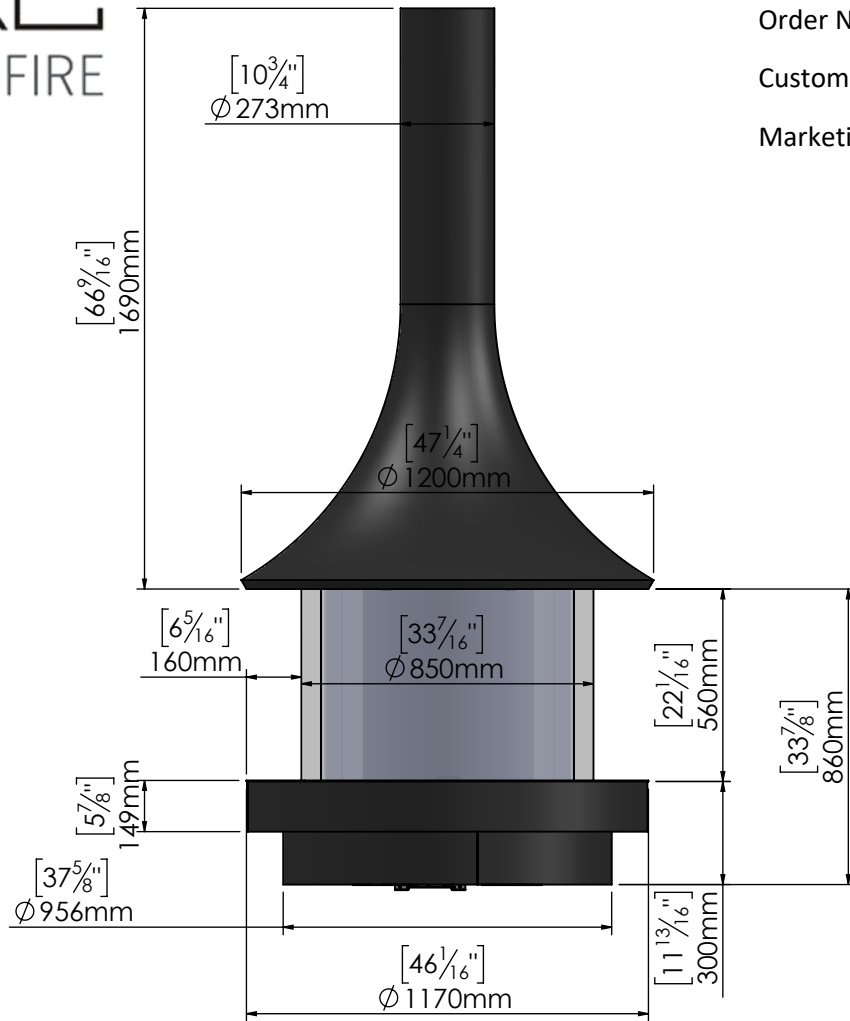

ORTAL
YOUR LIFE. YOUR FIRE

Stand Alone
6575 Curve
Tunnel

Double Glass
Double Level Base
Decorative Hood

Please Note:

Order No.(fill in by Ortal): _____

Customer Signature: _____ Date: _____

Marketing Representative Signature: _____ Date: _____