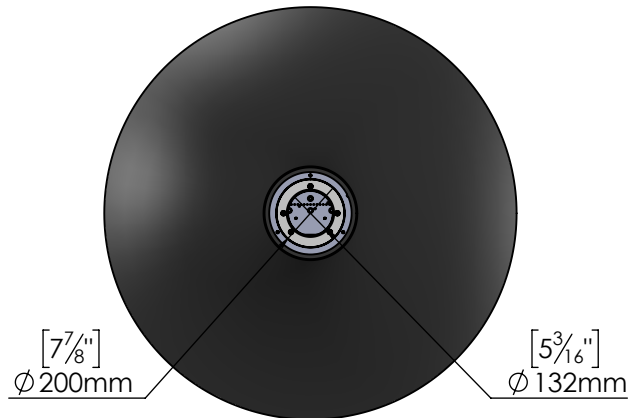

ORTAL
YOUR LIFE. YOUR FIRE

Stand Alone
6575 Curve
Tunnel

Double Glass
Double Level Base
Decorative Hood

Please Note:

Order No.(fill in by Ortal): _____

Customer Signature: _____ Date: _____

Marketing Representative Signature: _____ Date: _____