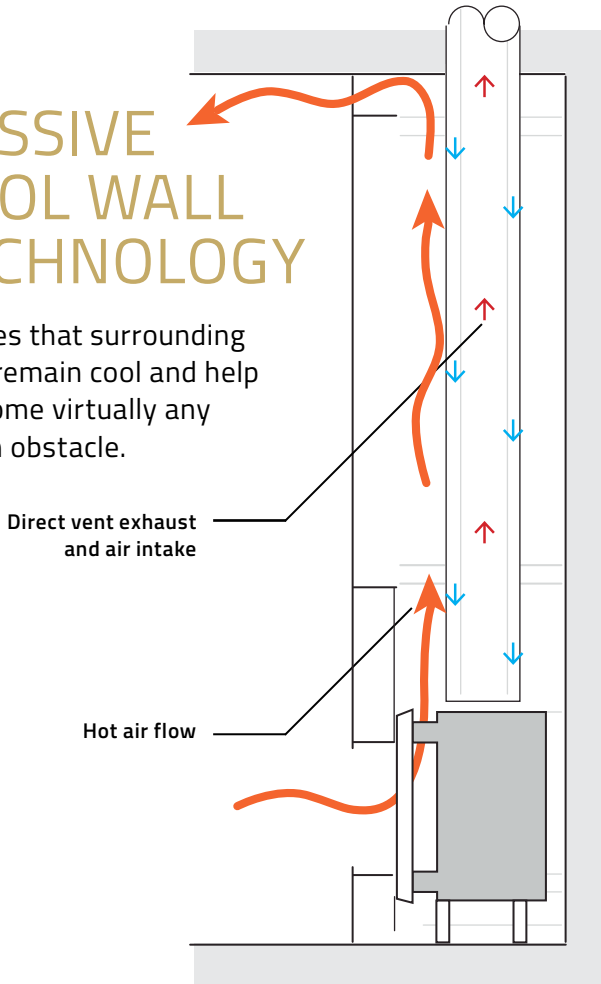

## PASSIVE COOL WALL TECHNOLOGY

Ensures that surrounding walls remain cool and help overcome virtually any design obstacle.

# 1 FOOT

overhang possible over fireplace opening

## ART

or TV can be hung as low as 4" from fireplace opening. Screen or double glass models.