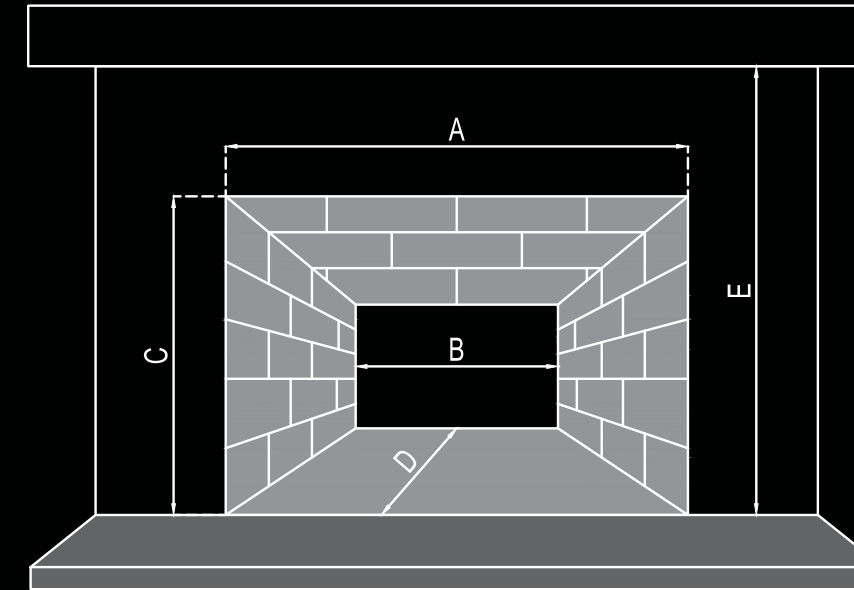

CAVITY DIMENSIONS

Model		Insert 34"	Insert 29"
Fireplace front width	A	33 3/4"	30 3/16"
Fireplace back width	B	24 3/8"	20 3/8"
Fireplace front height	C	23 3/4"	20 3/8"
Fireplace depth	D	18"	17 1/8"
Hearth to mantel height	E	36 11/16"	33 3/8"