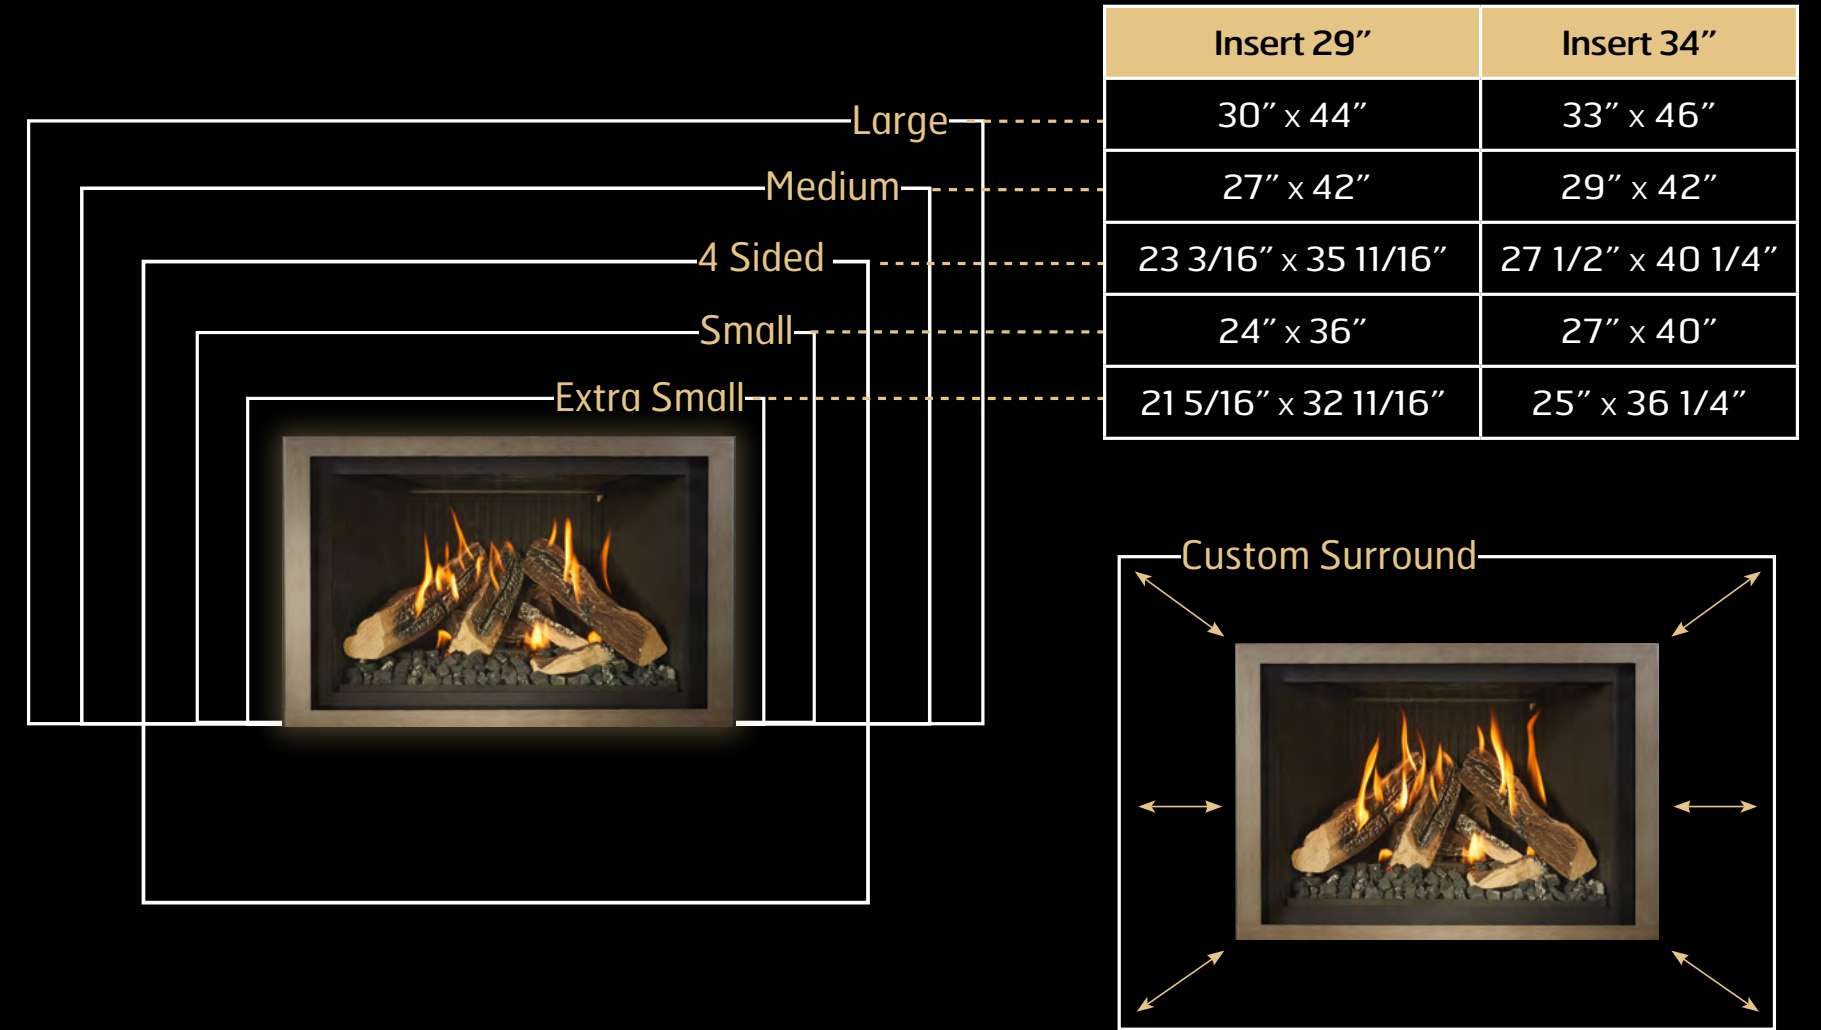

FRONT FRAME DESIGN OPTIONS:

Our SLEEK DESIGN front frames feature a solid, heavy-grade steel meticulously crafted for a seamless, contemporary finish.

Our CLASSIC DESIGN front frames feature a finely crafted rolled edge construction that adds a soft yet defined finish

FRONT SURROUND DESIGN OPTIONS: