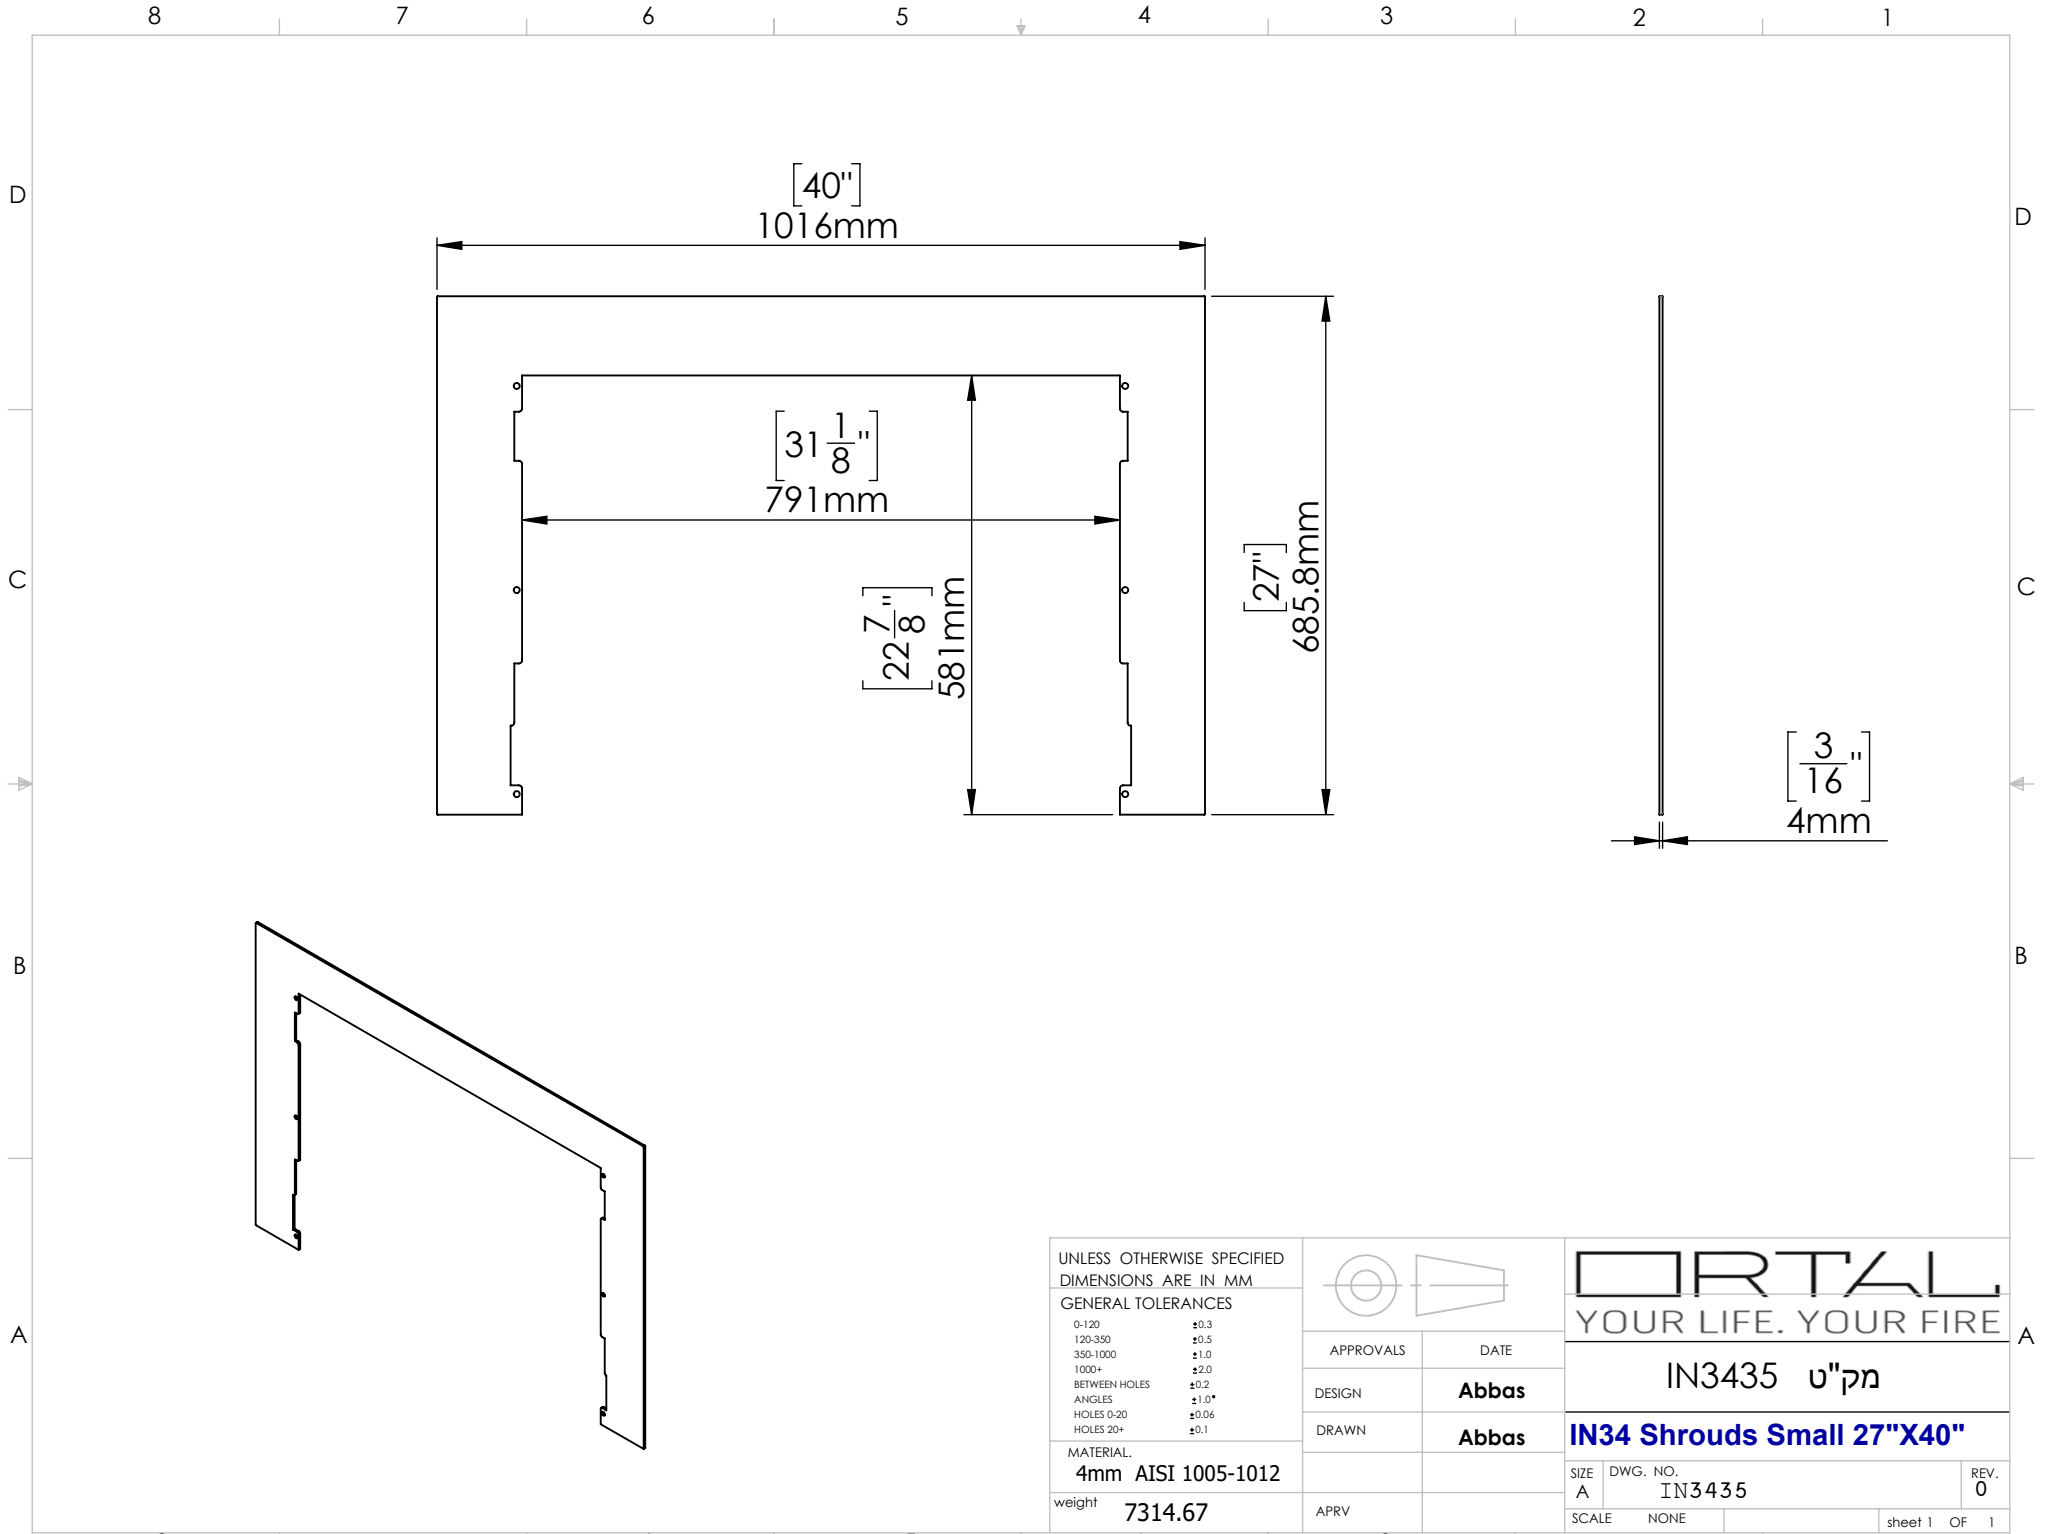

UNLESS OTHERWISE SPECIFIED
DIMENSIONS ARE IN MM

GENERAL TOLERANCES	
0-120	±0.3
120-350	±0.5
350-1000	±1.0
1000+	±2.0
BETWEEN HOLES	±0.2
ANGLES	±1.0*
HOLES 0-20	±0.06
HOLES 20+	±0.1

MATERIAL:
4mm AISI 1005-1012

GENERAL TOLERANCES	
0-120	±0.3
120-350	±0.5
350-1000	±1.0
1000+	±2.0
BETWEEN HOLES	±0.2
ANGLES	±1.0*
HOLES 0-20	±0.06
HOLES 20+	±0.1

MATERIAL:
4mm AISI 1005-1012

weight **16244.21**

APPROVALS	DATE
DESIGN	Abbas
DRAWN	Abbas
APRV	

ORTAL
YOUR LIFE. YOUR FIRE

IN3430 מק"ט

IN34Shrouds Large 33"X46"

SIZE A	DWG. NO. IN3430	REV. 0
SCALE NONE	sheet 1 OF 1	

UNLESS OTHERWISE SPECIFIED
DIMENSIONS ARE IN MM

GENERAL TOLERANCES	
0-120	±0.3
120-350	±0.5
350-1000	±1.0
1000+	±2.0
BETWEEN HOLES	±0.2
ANGLES	±1.0*
HOLES 0-20	±0.06
HOLES 20+	±0.1