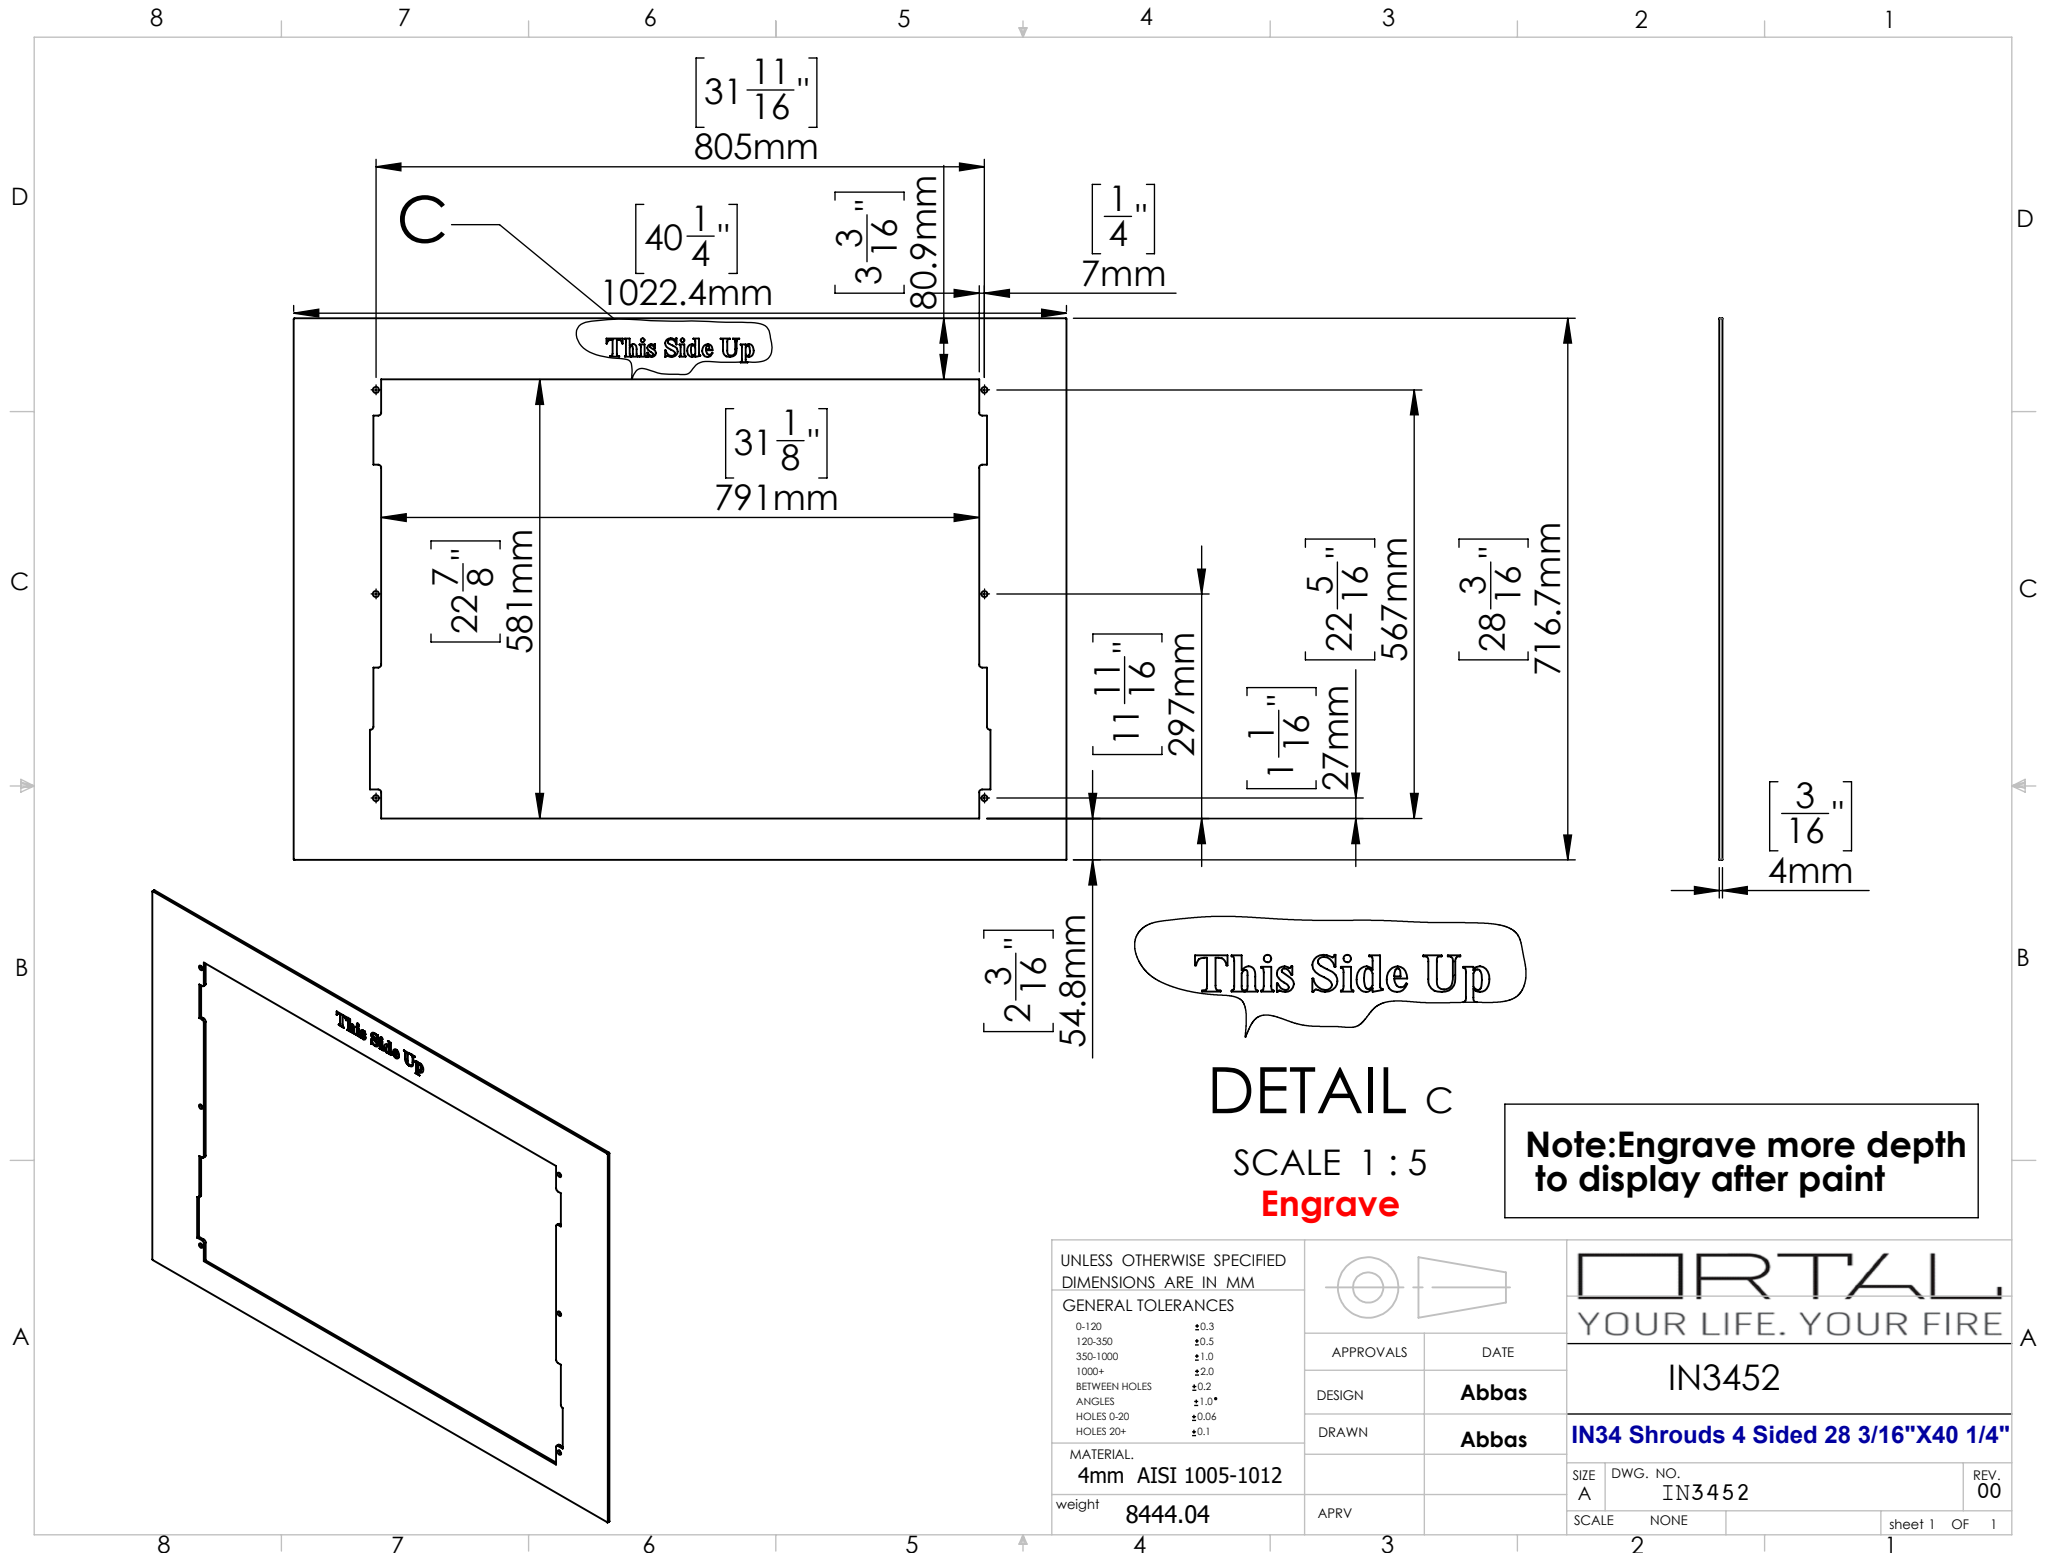

DETAIL C

SCALE 1 : 5
Engrave

Note: Engrave more depth to display after paint

UNLESS OTHERWISE SPECIFIED
DIMENSIONS ARE IN MM

GENERAL TOLERANCES	
0-120	±0.3
120-350	±0.5
350-1000	±1.0
1000+	±2.0
BETWEEN HOLES	±0.2
ANGLES	±1.0°
HOLES 0-20	±0.06
HOLES 20+	±0.1

MATERIAL:
4mm AISI 1005-1012

weight **8444.04**

APPROVALS		DATE
DESIGN	Abbas	
DRAWN	Abbas	
APRV		

 YOUR LIFE. YOUR FIRE		
IN3452		
IN34 Shrouds 4 Sided 28 3/16"X40 1/4"		
SIZE A	DWG. NO. IN3452	REV. 00
SCALE	NONE	sheet 1 OF 1