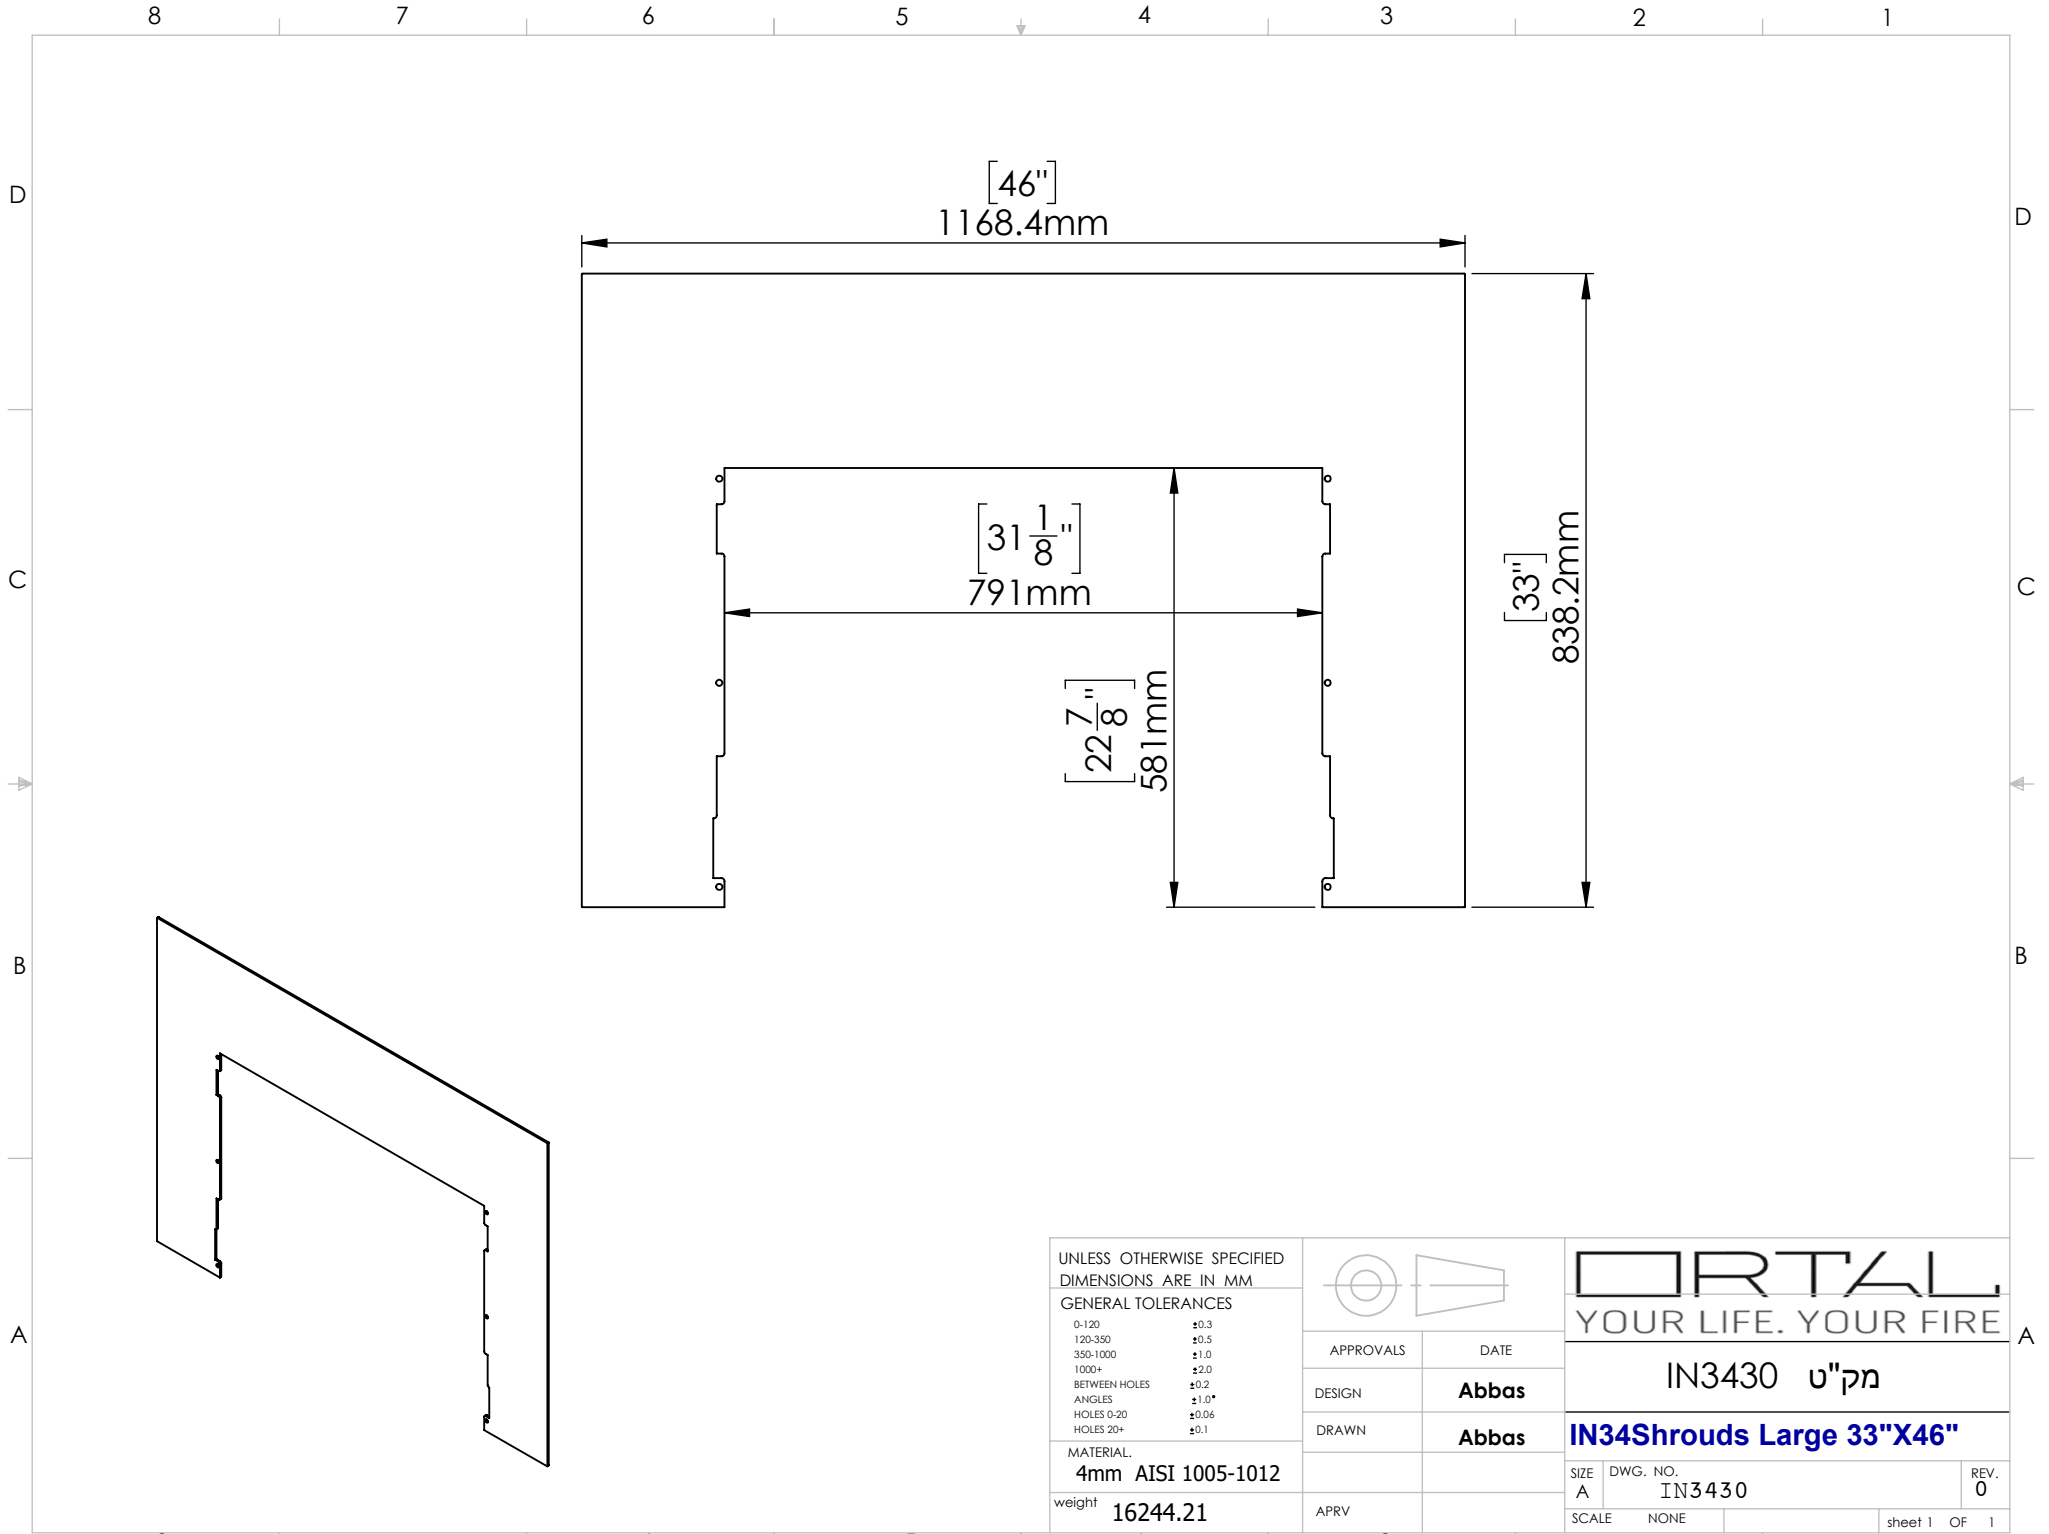

UNLESS OTHERWISE SPECIFIED
DIMENSIONS ARE IN MM

GENERAL TOLERANCES	
0-120	±0.3
120-350	±0.5
350-1000	±1.0
1000+	±2.0
BETWEEN HOLES	±0.2
ANGLES	±1.0*
HOLES 0-20	±0.06
HOLES 20+	±0.1

MATERIAL:
4mm AISI 1005-1012

weight **16244.21**

APPROVALS	DATE
DESIGN	Abbas
DRAWN	Abbas
APRV	

ORTAL
YOUR LIFE. YOUR FIRE

IN3430 מק"ט

IN34Shrouds Large 33"X46"

SIZE A	DWG. NO. IN3430	REV. 0
SCALE NONE	sheet 1 OF 1