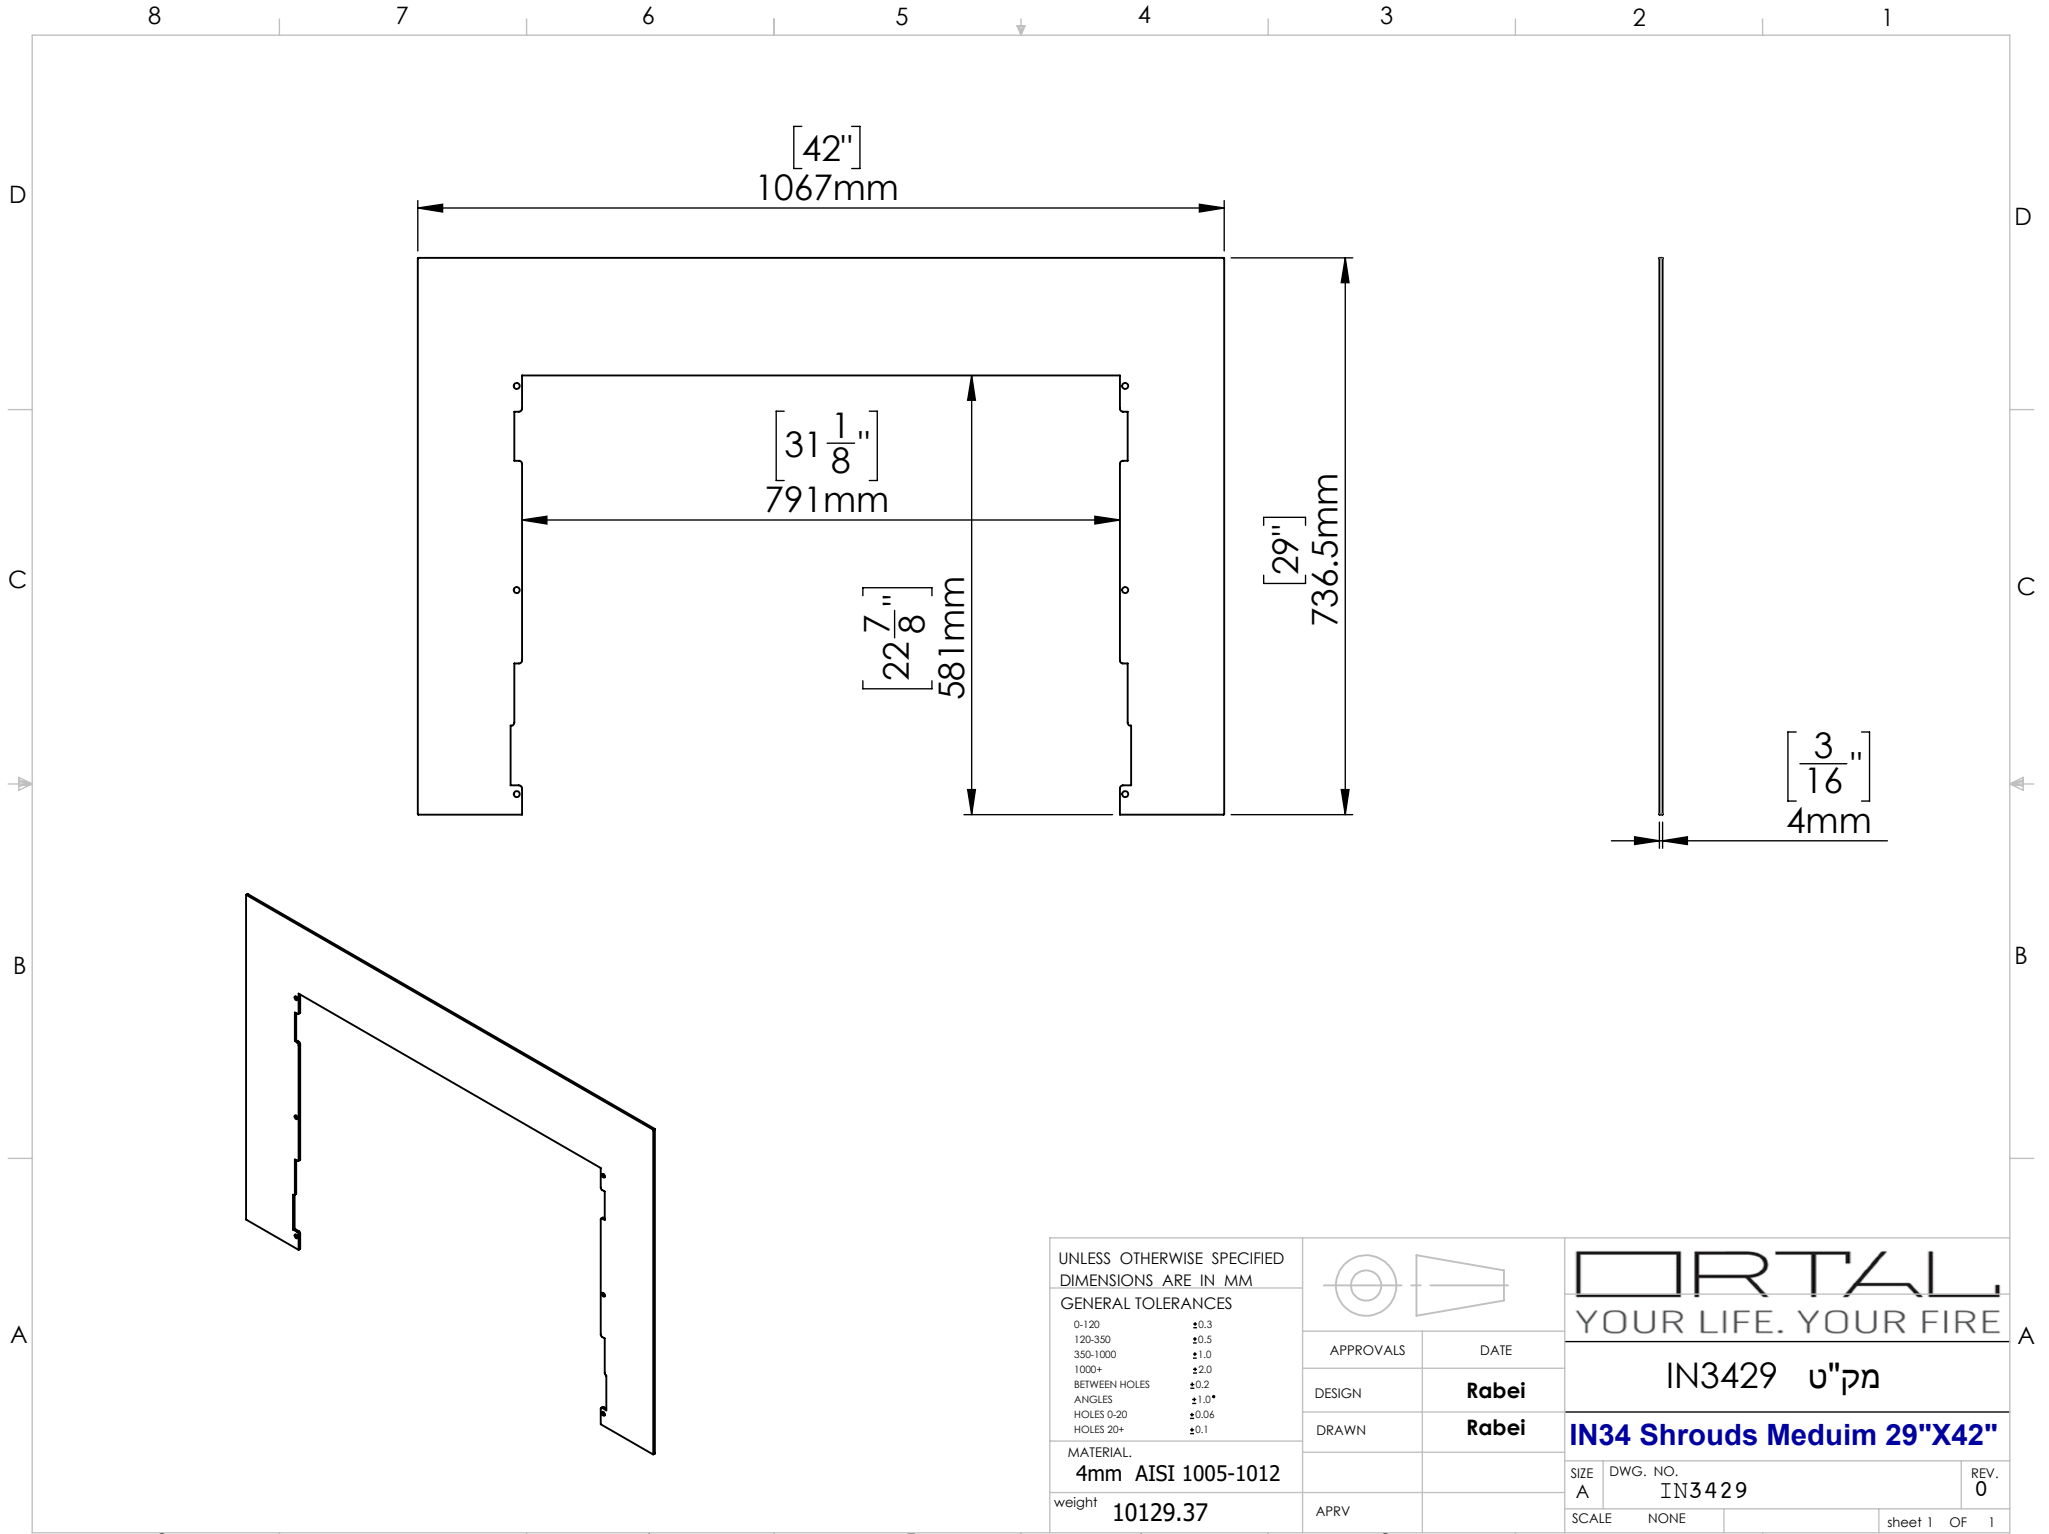

SCALE 1 : 5
Engrave

Note: Engrave more depth to display after paint

UNLESS OTHERWISE SPECIFIED
DIMENSIONS ARE IN MM

GENERAL TOLERANCES	
0-120	±0.3
120-350	±0.5
350-1000	±1.0
1000+	±2.0
BETWEEN HOLES	±0.2
ANGLES	±1.0°
HOLES 0-20	±0.06
HOLES 20+	±0.1

UNLESS OTHERWISE SPECIFIED
DIMENSIONS ARE IN MM

GENERAL TOLERANCES	
0-120	±0.3
120-350	±0.5
350-1000	±1.0
1000+	±2.0
BETWEEN HOLES	±0.2
ANGLES	±1.0*
HOLES 0-20	±0.06
HOLES 20+	±0.1

MATERIAL:
4mm AISI 1005-1012

GENERAL TOLERANCES	
0-120	±0.3
120-350	±0.5
350-1000	±1.0
1000+	±2.0
BETWEEN HOLES	±0.2
ANGLES	±1.0*
HOLES 0-20	±0.06
HOLES 20+	±0.1

MATERIAL:
4mm AISI 1005-1012

weight **16244.21**

APPROVALS	DATE
DESIGN	Abbas
DRAWN	Abbas
APRV	