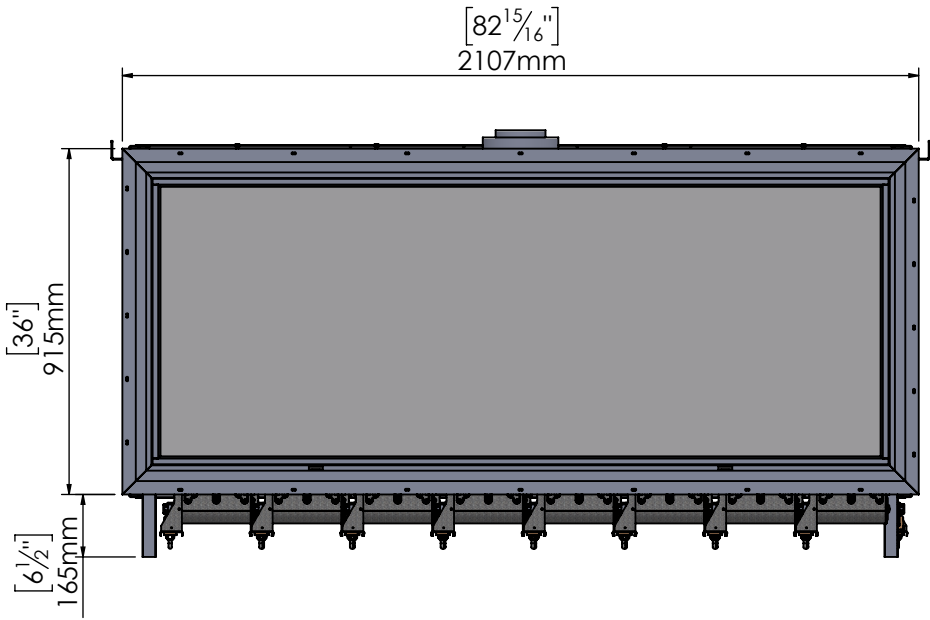

**200 HH Tunnel
Indoor-Outdoor**

IN OUT

Inside View