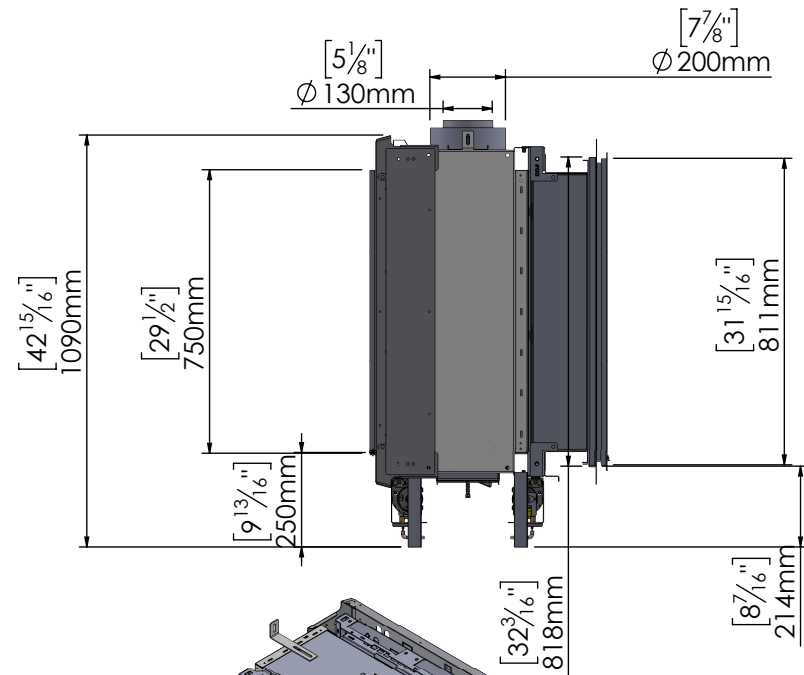

**200 HH Tunnel
Indoor-Outdoor**

IN OUT

Inside View