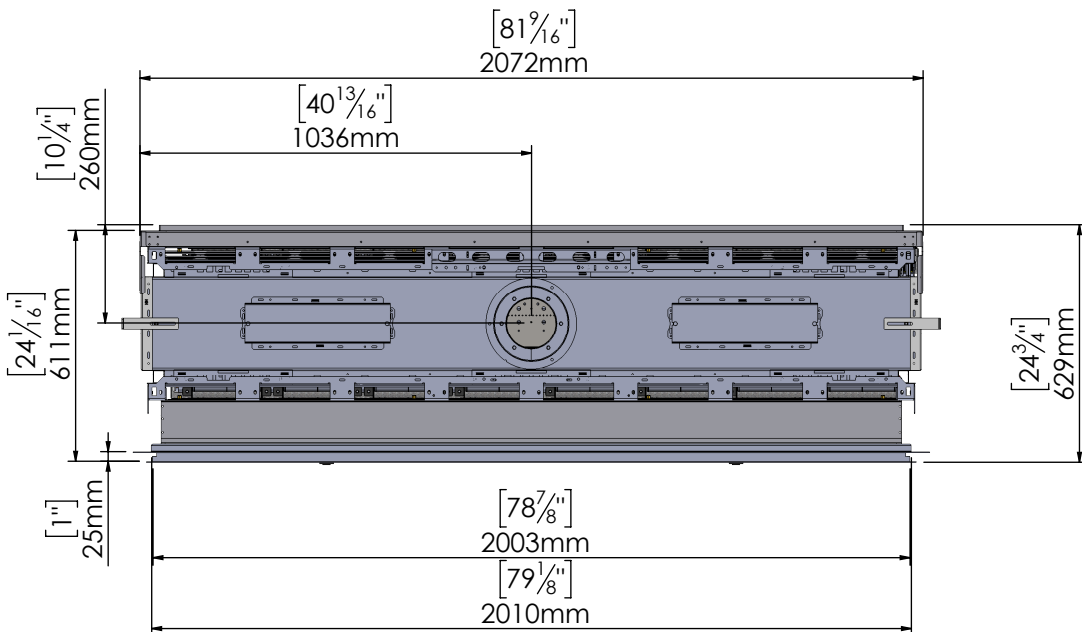

**200 HH Tunnel
Indoor-Outdoor**

IN OUT

Inside View