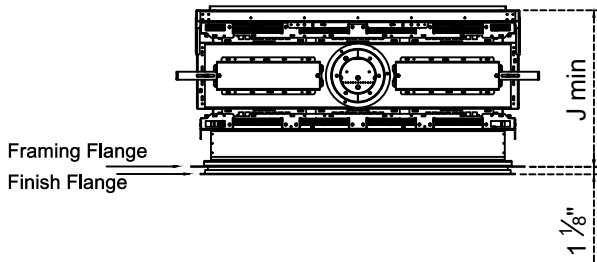

Framing Information: 110HH Indoor-Outdoor Tunnel

Fireplace Dimensions

Minimum depth

Maximum depth

Model	J min	J max	K min	K max
110HH	23"	25 1/16"	5 3/8"	8 1/16"

Note : 1. Drawings are not to Scale
2. All dimensions in inches