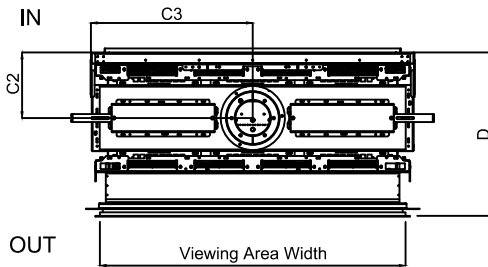

## Exterior Framing Details

Model	F	G
110HH	45 1/4"	32 3/16"

Note : 1. Drawings are not to Scale  
 2. All dimensions in inches

## Framing Information: 110HH Indoor-Outdoor Tunnel

### Fireplace Dimensions

Outdoor Front View

Side View

Top View

Model	(H) Height	(W) Width	(D) fixed Depth	C1	C2	C3	Viewing Area	
							IN	OUT
110HH	42 15/16"	49 1/8"	24 1/16"	7 7/8"	9 5/8"	23 7/8"	43 5/8" W X 29 1/2" H	45" W X 31 15/16" H

Note : 1. Drawings are not to Scale  
 2. All dimensions in inches