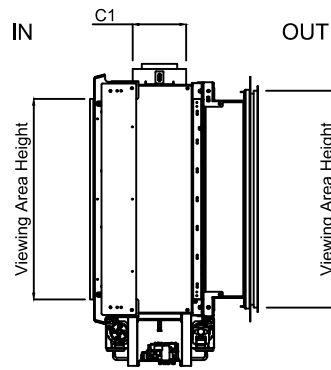

## Exterior Framing Details

Model	F	G
110HH	45 1/4"	32 3/16"

Note : 1. Drawings are not to Scale  
 2. All dimensions in inches

### Fireplace Dimensions

Outdoor Front View

Side View

Top View

Model	(H) Height	(W) Width	(D) fixed Depth	C1	C2	C3	Viewing Area	
							IN	OUT
110HH	42 15/16"	49 1/8"	24 1/16"	7 7/8"	9 5/8"	23 7/8"	43 5/8" W X 29 1/2" H	45" W X 31 15/16" H