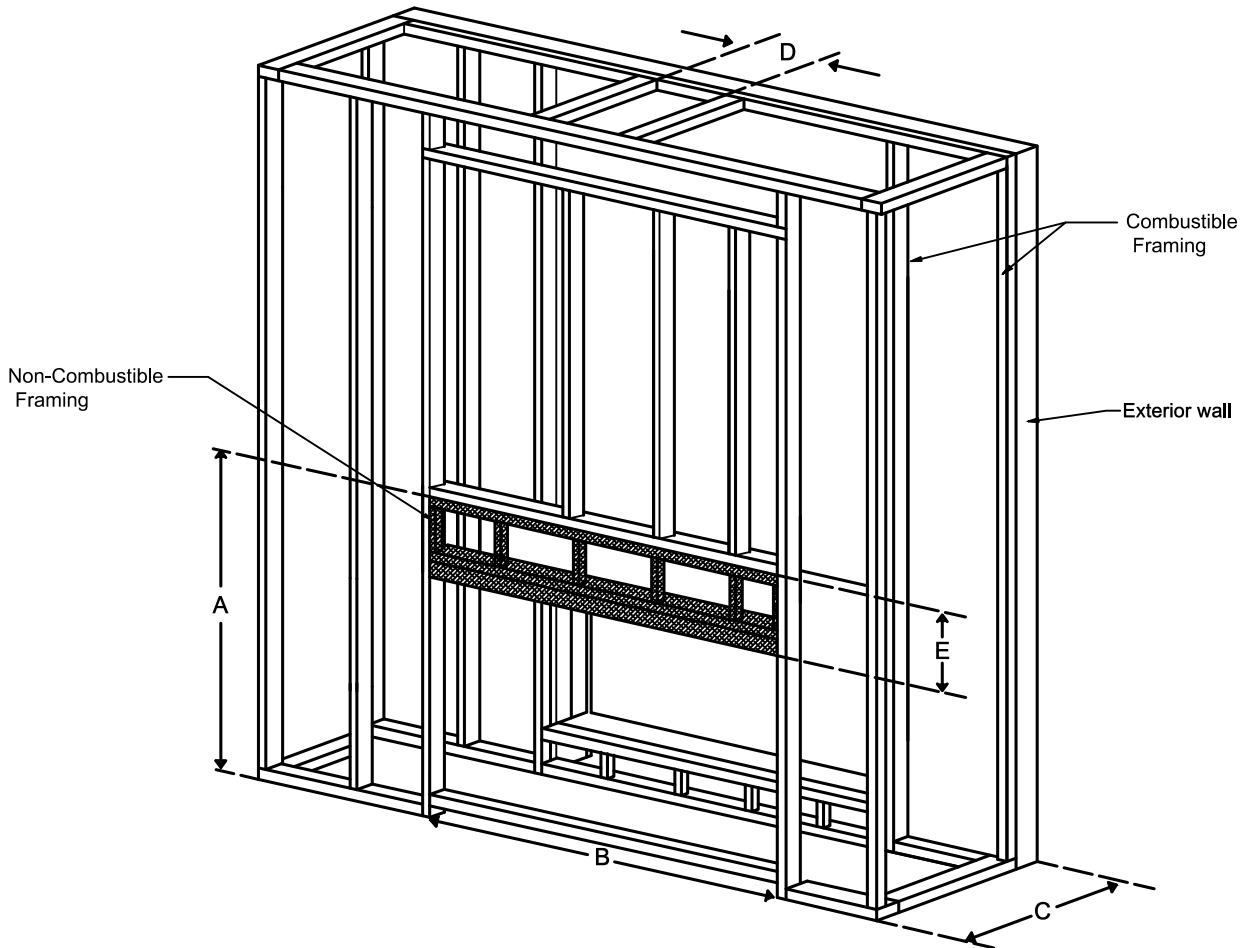

## Framing Information: 110HH Indoor-Outdoor Tunnel

**ORTAL**  
YOUR LIFE. YOUR FIRE

### Framing Dimensions

Model	A	B	C		D	E
			MIN	MAX		
110HH	57 1/8"	53 1/8"	24 1/16"	26 3/4"	Refer to Vent Manufacturer's Firestop Dimensions	14 1/8"

Note : 1. Drawings are not to Scale  
 2. All dimensions in inches  
 3. No weight can be transferred to the fireplace. ALL FRAMING MUST BE SELF-SUPPORTED.

# Framing Information: 110HH Indoor-Outdoor Tunnel

## Framing Details

The valve can be moved 36" from the center of the fireplace in any direction

- Note :
1. Drawings are not to Scale
  2. All dimensions in inches
  3. No weight can be transferred to the fireplace. ALL FRAMING MUST BE SELF-SUPPORTED.