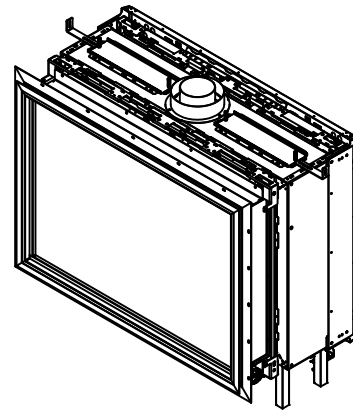

### Fireplace Dimensions

Outdoor Front View

Side View

Top View

Model	(H) Height	(W) Width	(D) fixed Depth	C1	C2	C3	Viewing Area	
							IN	OUT
110HH	42 15/16"	49 1/8"	24 1/16"	7 7/8"	9 5/8"	23 7/8"	43 5/8" W X 29 1/2" H	45" W X 31 15/16" H

Note : 1. Drawings are not to Scale  
 2. All dimensions in inches