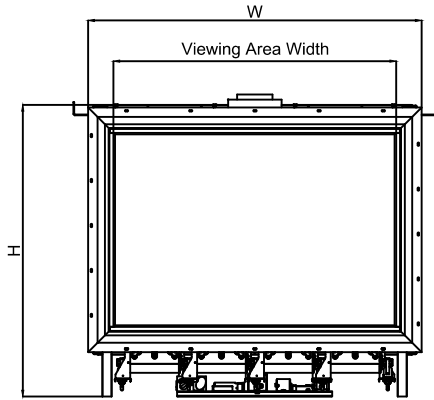

## Framing Details

The valve can be moved 36" from the center of the fireplace in any direction

- Note :
1. Drawings are not to Scale
  2. All dimensions in inches
  3. No weight can be transferred to the fireplace. ALL FRAMING MUST BE SELF-SUPPORTED.

## Exterior Framing Details

Model	F	G
110HH	45 1/4"	32 3/16"

Note : 1. Drawings are not to Scale  
 2. All dimensions in inches

### Fireplace Dimensions

Outdoor Front View

Side View

Top View

Model	(H) Height	(W) Width	(D) fixed Depth	C1	C2	C3	Viewing Area	
							IN	OUT
110HH	42 15/16"	49 1/8"	24 1/16"	7 7/8"	9 5/8"	23 7/8"	43 5/8" W X 29 1/2" H	45" W X 31 15/16" H