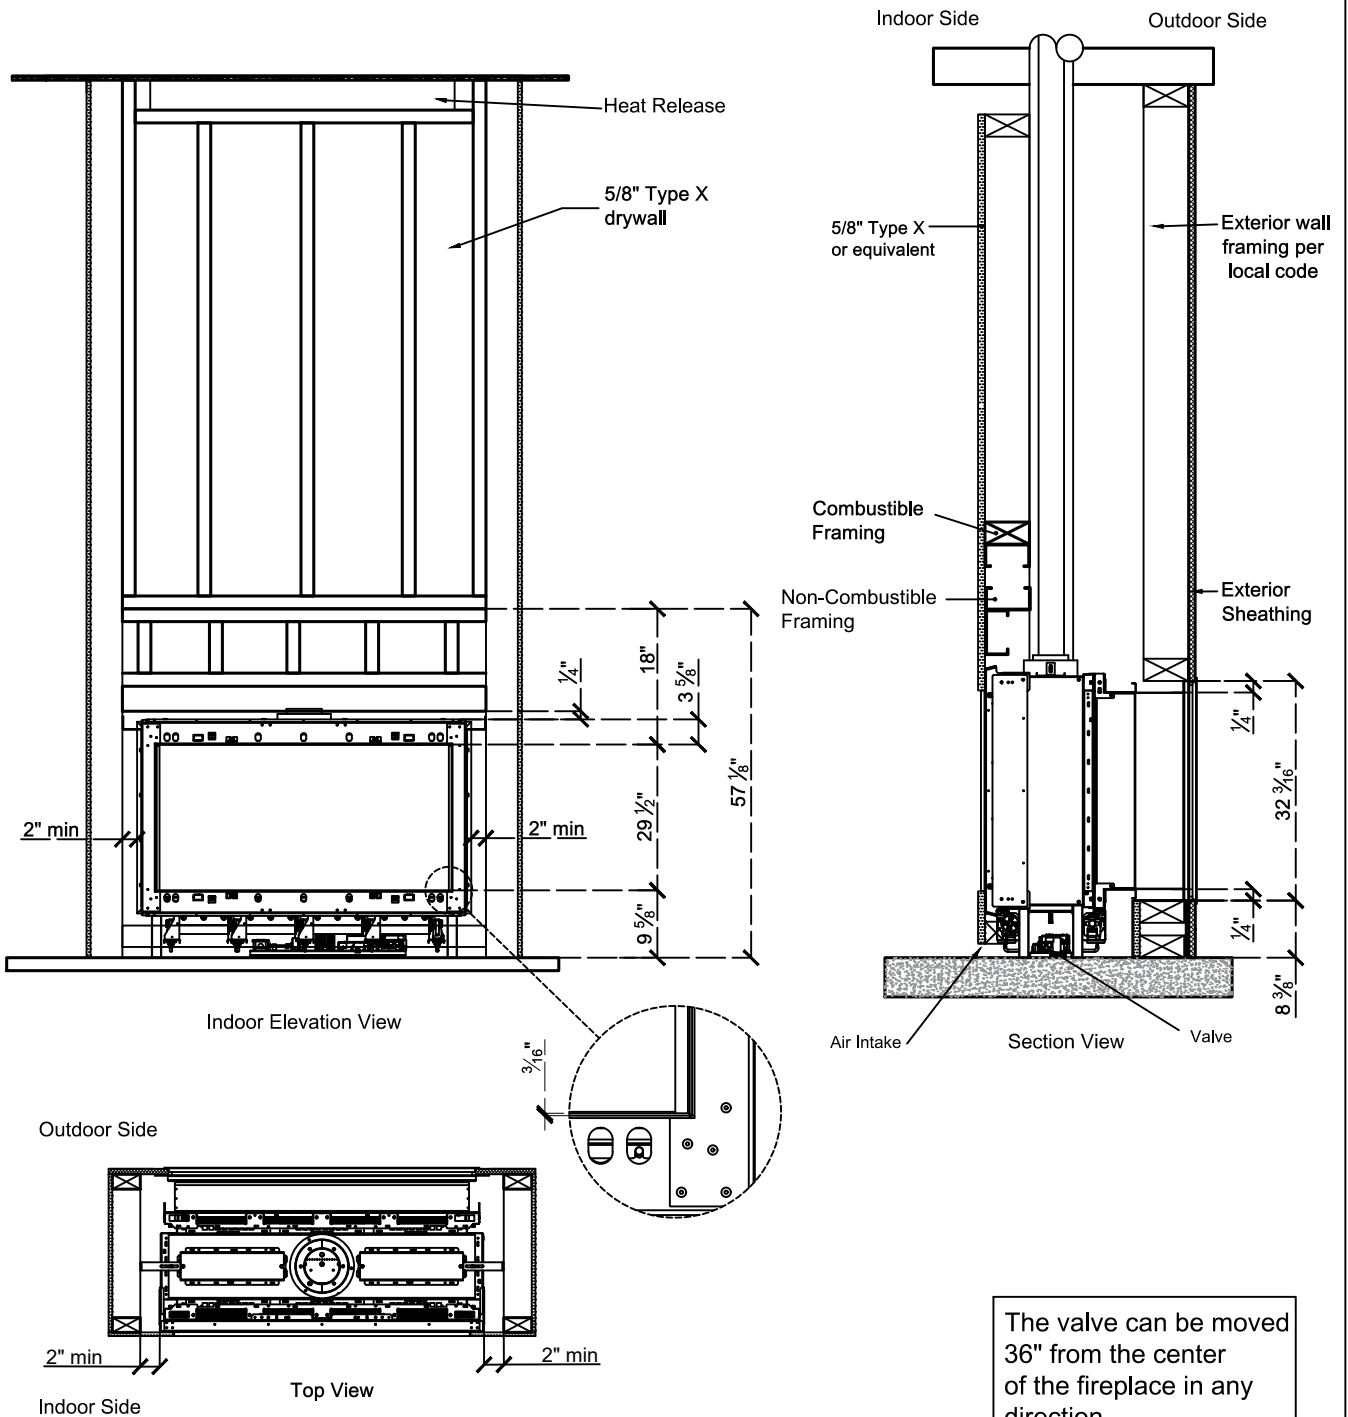

### Framing Dimensions

Model	A	B	C		D	E
			MIN	MAX		
110HH	57 1/8"	53 1/8"	24 1/16"	26 3/4"	Refer to Vent Manufacturer's Firestop Dimensions	14 1/8"

Note : 1. Drawings are not to Scale  
 2. All dimensions in inches  
 3. No weight can be transferred to the fireplace. ALL FRAMING MUST BE SELF-SUPPORTED.

# Framing Information: 110HH Indoor-Outdoor Tunnel

## Framing Details

The valve can be moved 36" from the center of the fireplace in any direction

- Note :
1. Drawings are not to Scale
  2. All dimensions in inches
  3. No weight can be transferred to the fireplace. ALL FRAMING MUST BE SELF-SUPPORTED.

### Fireplace Dimensions

Outdoor Front View

Side View

Top View

Model	(H) Height	(W) Width	(D) fixed Depth	C1	C2	C3	Viewing Area	
							IN	OUT
110HH	42 15/16"	49 1/8"	24 1/16"	7 7/8"	9 5/8"	23 7/8"	43 5/8" W X 29 1/2" H	45" W X 31 15/16" H