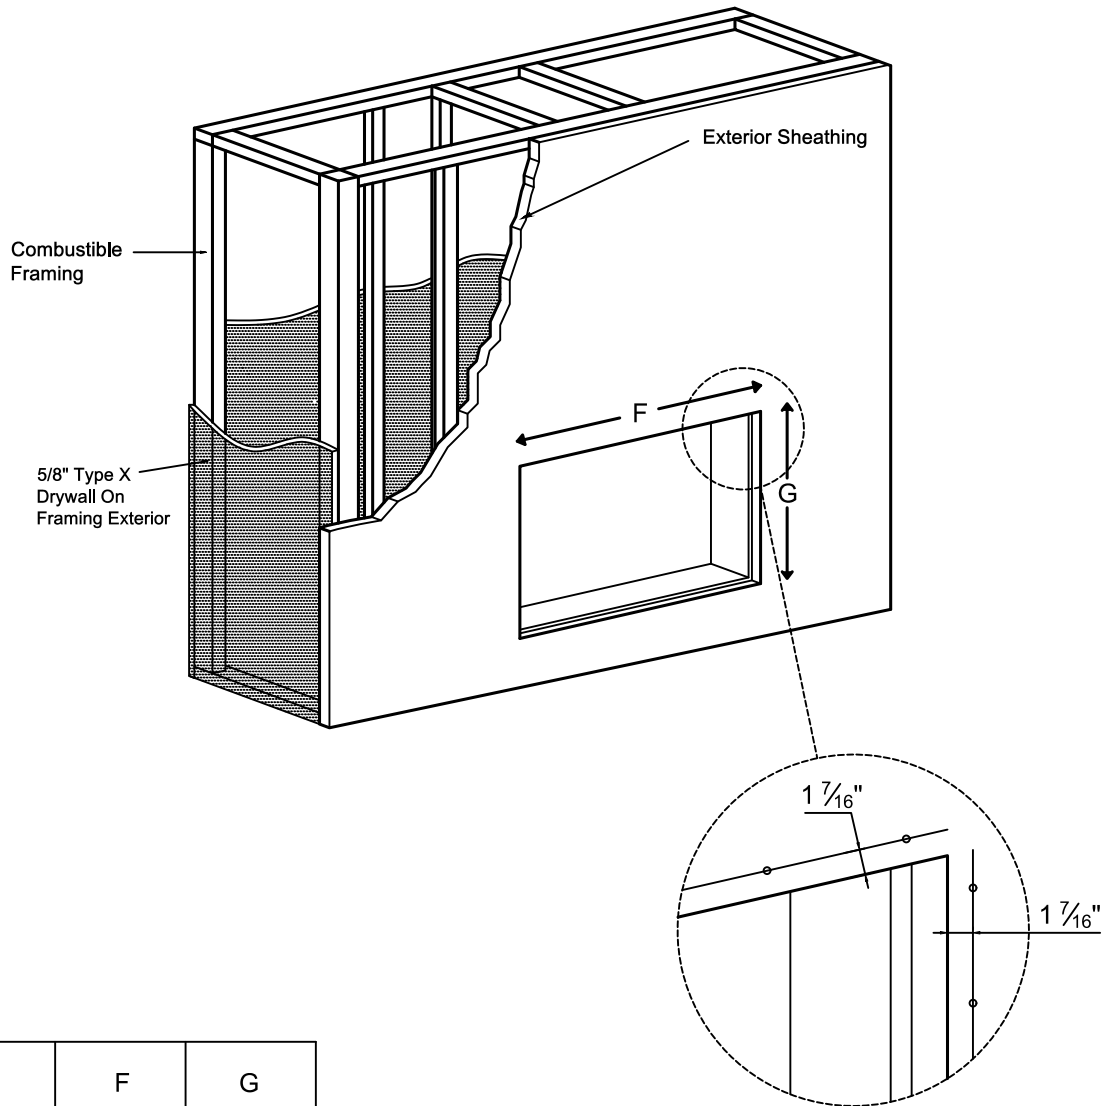

Framing Information: 110HH Indoor-Outdoor Tunnel

Exterior Framing Details

Model	F	G
110HH	45 1/4"	32 3/16"

Note : 1. Drawings are not to Scale
2. All dimensions in inches