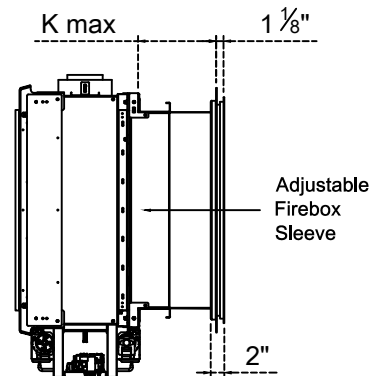

## Exterior Framing Details

Model	F	G
110HH	45 1/4"	32 3/16"

Note : 1. Drawings are not to Scale  
 2. All dimensions in inches

### Fireplace Dimensions

Outdoor Front View

Side View

Top View

Model	(H) Height	(W) Width	(D) fixed Depth	C1	C2	C3	Viewing Area	
							IN	OUT
110HH	42 15/16"	49 1/8"	24 1/16"	7 7/8"	9 5/8"	23 7/8"	43 5/8" W X 29 1/2" H	45" W X 31 15/16" H

Note : 1. Drawings are not to Scale  
 2. All dimensions in inches

## Fireplace Dimensions

Minimum depth

Maximum depth

Model	J min	J max	K min	K max
110HH	23"	25 1/16"	5 3/8"	8 1/16"

Note : 1. Drawings are not to Scale  
2. All dimensions in inches