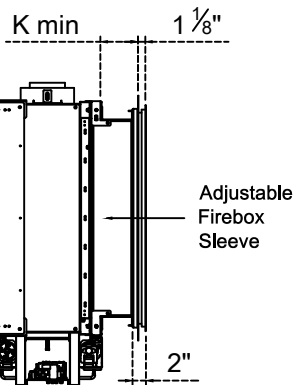

## Exterior Framing Details

Model	F	G
110HH	45 1/4"	32 3/16"

Note : 1. Drawings are not to Scale  
 2. All dimensions in inches

### Fireplace Dimensions

Outdoor Front View

Side View

Top View

Model	(H) Height	(W) Width	(D) fixed Depth	C1	C2	C3	Viewing Area	
							IN	OUT
110HH	42 15/16"	49 1/8"	24 1/16"	7 7/8"	9 5/8"	23 7/8"	43 5/8" W X 29 1/2" H	45" W X 31 15/16" H

Note : 1. Drawings are not to Scale  
 2. All dimensions in inches

## Fireplace Dimensions

Minimum depth

Maximum depth

Model	J min	J max	K min	K max
110HH	23"	25 1/16"	5 3/8"	8 1/16"

Note : 1. Drawings are not to Scale  
2. All dimensions in inches