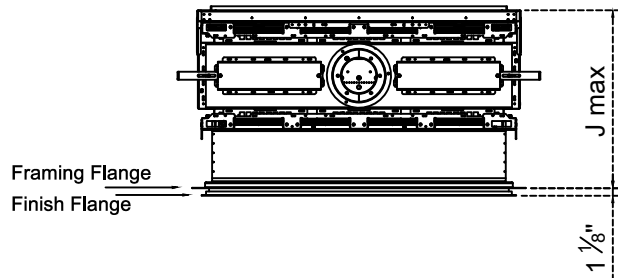

Framing Information: 110HH Indoor-Outdoor Tunnel

Fireplace Dimensions

Minimum depth

Maximum depth

Model	J min	J max	K min	K max
110HH	23"	25 1/16"	5 3/8"	8 1/16"

Note : 1. Drawings are not to Scale
2. All dimensions in inches