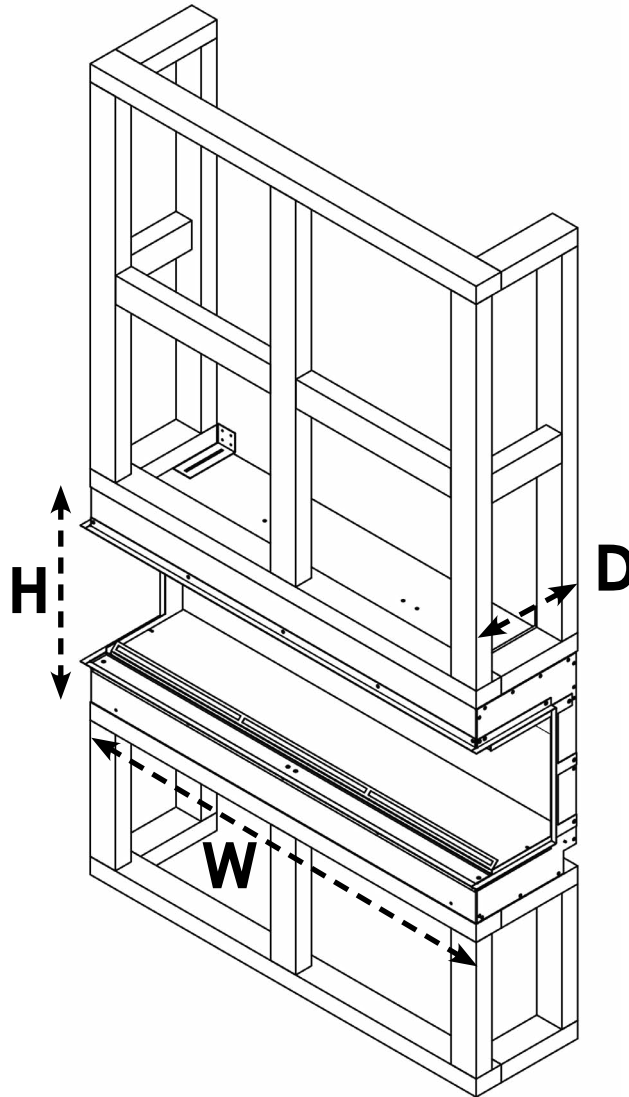

FRAMING INFORMATION: ORTAL 74"

ORTAL®

FRAMING DIMENSIONS

FRAMING

Fireplace	A. Height	B. Width	C. Depth
Ortal 74	23 ¹³ / ₁₆ "	74 ²³ / ₃₂ "	17 ¹ / ₄ "

- Note:** 1. Drawings are not to scale
 2. All dimensions in inches
 3. No weight can be transferred to the fireplace.

ALL FRAMING MUST BE SELF-SUPPORTED