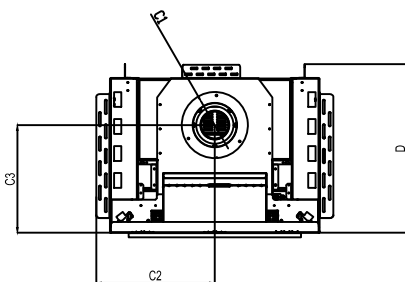

Framing Information: 25H Front (Screen & Double Glass)

Framing Dimensions

Model	A	B	C	D
25H Front	43 ⁷ / ₈ "	34 ⁵ / ₈ "	25 ¹ / ₈ "	Refer to Vent Manufacturer's Firestop Dimensions

Note :

1. Drawings are not to Scale
2. All dimensions in inches
3. No weight can be transferred to the fireplace. **ALL FRAMING MUST BE SELF-SUPPORTED.**

Framing Information: 25H Front (Screen & Double Glass)

ORTAL
YOUR LIFE. YOUR FIRE

Framing Details

- Note :
1. Drawings are not to Scale
 2. All dimensions in inches
 3. No weight can be transferred to the fireplace. ALL FRAMING MUST BE SELF-SUPPORTED.

Framing Information: 25H Front (Screen & Double Glass)

Fireplace Dimensions

Front View

Side View

Top View

Protective Cover for double glass fans. Ships on double glass models only.

Model	(H) Height	(W) Width	(D) Depth	C1	C2	C3	Viewing Area	
							Front	Side
25H Front	43 7/8"	34 5/8"	25 1/8"	6 7/16"	17 5/16"	15 6/8"	25 3/16" W X 23 13/16" H	—

Note : 1. Drawings are not to Scale
2. All dimensions in inches