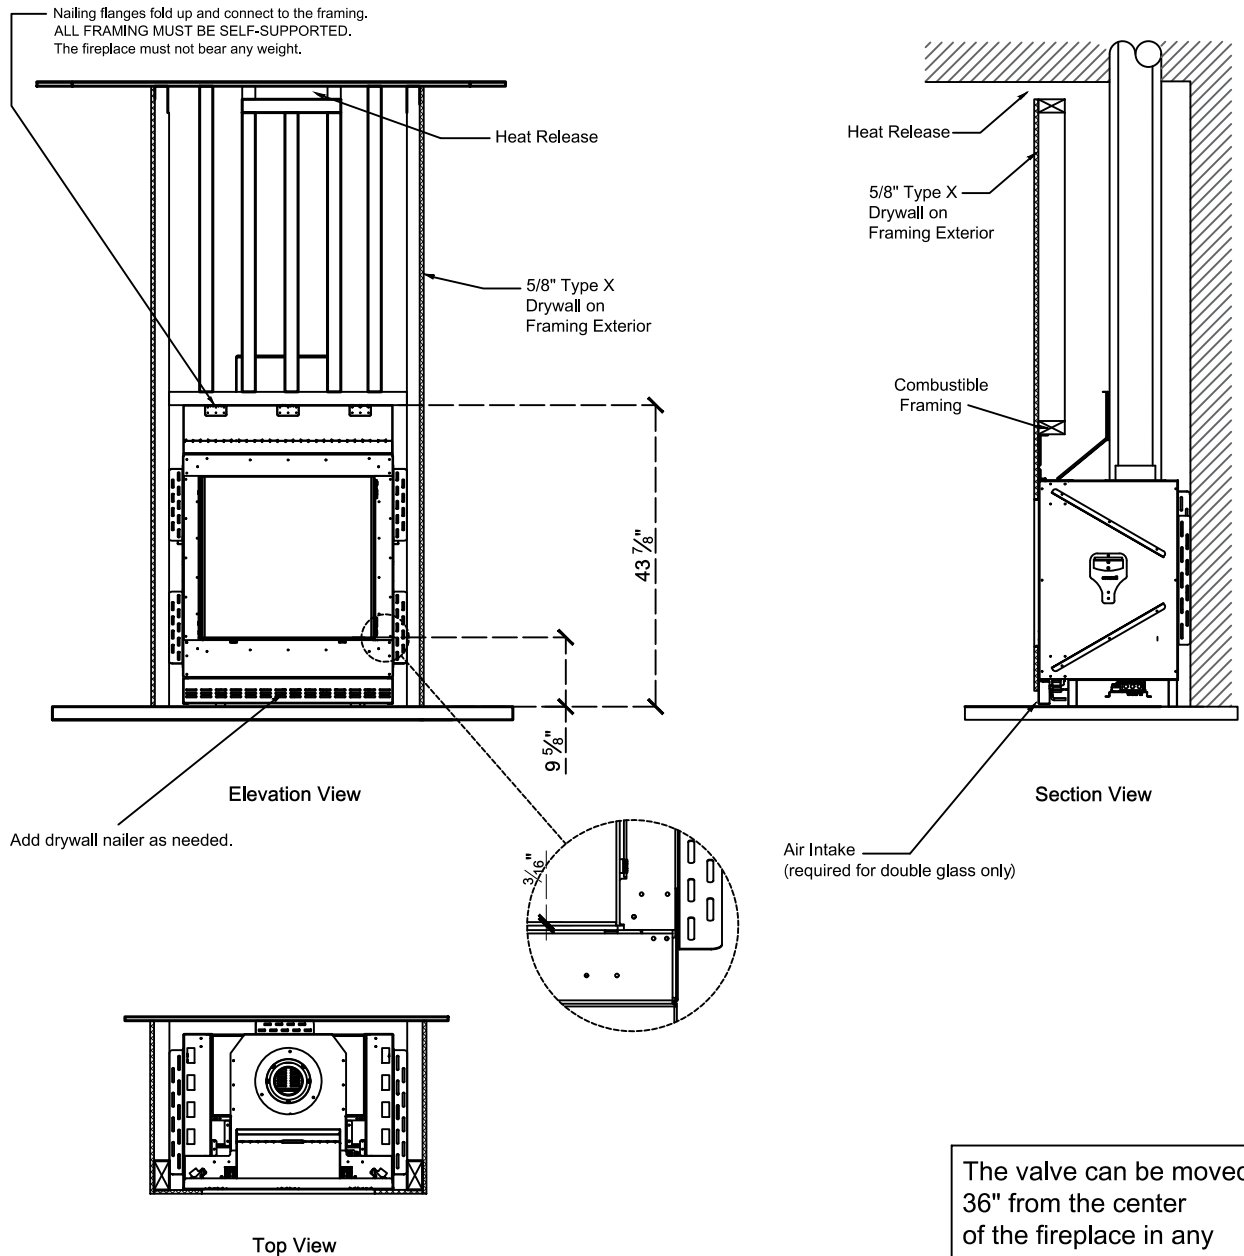

Framing Information: 25H Front (Screen & Double Glass)

Framing Dimensions

Model	A	B	C	D
25H Front	43 ⁷ / ₈ "	34 ⁵ / ₈ "	25 ¹ / ₈ "	Refer to Vent Manufacturer's Firestop Dimensions

Note :

1. Drawings are not to Scale
2. All dimensions in inches
3. No weight can be transferred to the fireplace. **ALL FRAMING MUST BE SELF-SUPPORTED.**

Framing Information: 25H Front (Screen & Double Glass)

ORTAL
YOUR LIFE. YOUR FIRE

Framing Details

- Note :
1. Drawings are not to Scale
 2. All dimensions in inches
 3. No weight can be transferred to the fireplace. ALL FRAMING MUST BE SELF-SUPPORTED.

Framing Information: 25H Front (Screen & Double Glass)

Fireplace Dimensions

Front View

Side View

Top View

Protective Cover for double glass fans. Ships on double glass models only.

Model	(H) Height	(W) Width	(D) Depth	C1	C2	C3	Viewing Area	
							Front	Side
25H Front	43 7/8"	34 5/8"	25 1/8"	6 7/16"	17 5/16"	15 6/8"	25 3/16" W X 23 13/16" H	—

Note : 1. Drawings are not to Scale
2. All dimensions in inches