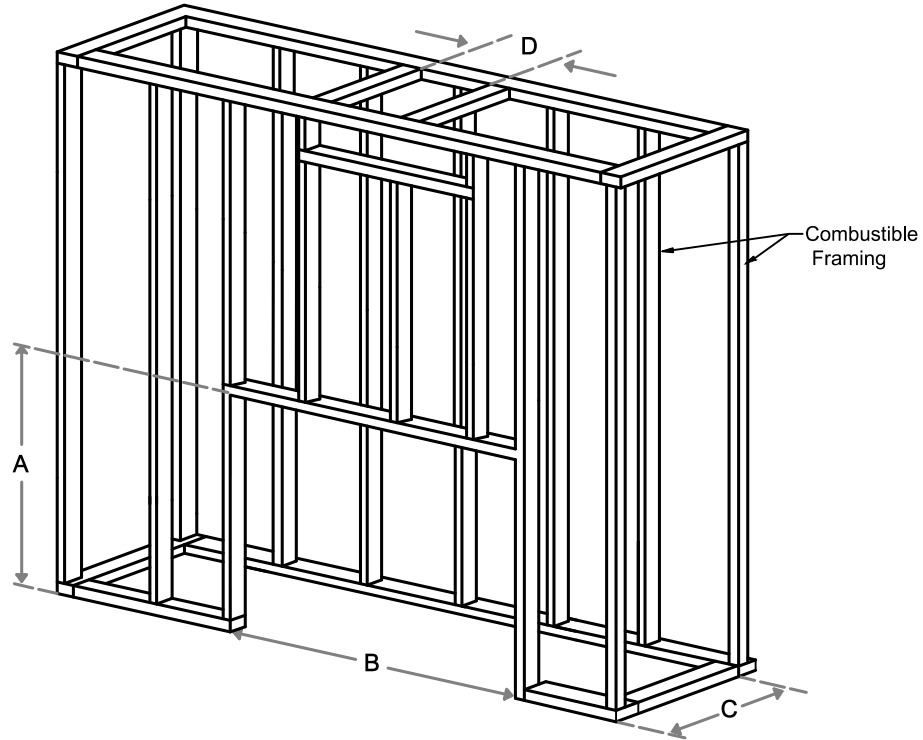

Framing Information: 25H Front (Screen & Double Glass)

Framing Dimensions

Model	A	B	C	D
25H Front	43 ⁷ / ₈ "	34 ⁵ / ₈ "	25 ¹ / ₈ "	Refer to Vent Manufacturer's Firestop Dimensions

Note :

1. Drawings are not to Scale
2. All dimensions in inches
3. No weight can be transferred to the fireplace. **ALL FRAMING MUST BE SELF-SUPPORTED.**

Framing Information: 25H Front (Screen & Double Glass)

ORTAL
YOUR LIFE. YOUR FIRE

Framing Details

- Note :
1. Drawings are not to Scale
 2. All dimensions in inches
 3. No weight can be transferred to the fireplace. ALL FRAMING MUST BE SELF-SUPPORTED.

Framing Information: 25H Front (Screen & Double Glass)

Fireplace Dimensions

Front View

Side View

Top View

Protective Cover for double glass fans. Ships on double glass models only.

Model	(H) Height	(W) Width	(D) Depth	C1	C2	C3	Viewing Area	
							Front	Side
25H Front	43 7/8"	34 5/8"	25 1/8"	6 7/16"	17 5/16"	15 6/8"	25 3/16" W X 23 13/16" H	—