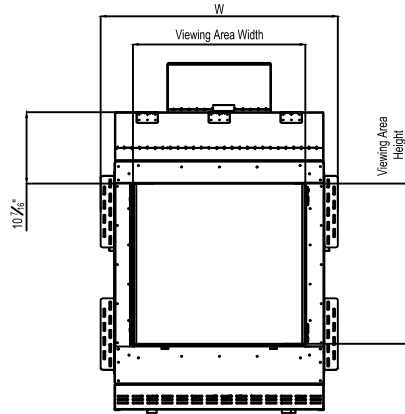

Framing Information: 25H Front (Screen & Double Glass)

Framing Dimensions

Model	A	B	C	D
25H Front	43 ⁷ / ₈ "	34 ⁵ / ₈ "	25 ¹ / ₈ "	Refer to Vent Manufacturer's Firestop Dimensions

Note :

1. Drawings are not to Scale
2. All dimensions in inches
3. No weight can be transferred to the fireplace. **ALL FRAMING MUST BE SELF-SUPPORTED.**

Framing Information: 25H Front (Screen & Double Glass)

ORTAL
YOUR LIFE. YOUR FIRE

Framing Details

- Note :
1. Drawings are not to Scale
 2. All dimensions in inches
 3. No weight can be transferred to the fireplace. ALL FRAMING MUST BE SELF-SUPPORTED.

Framing Information: 25H Front (Screen & Double Glass)

Fireplace Dimensions

Front View

Side View

Top View

Protective Cover for double glass fans. Ships on double glass models only.

Model	(H) Height	(W) Width	(D) Depth	C1	C2	C3	Viewing Area	
							Front	Side
25H Front	43 7/8"	34 5/8"	25 1/8"	6 7/16"	17 5/16"	15 6/8"	25 3/16" W X 23 13/16" H	—

Note : 1. Drawings are not to Scale
2. All dimensions in inches