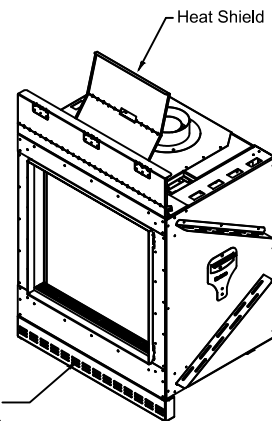

Framing Information: 25H Front (Screen & Double Glass)

Framing Dimensions

Model	A	B	C	D
25H Front	43 ⁷ / ₈ "	34 ⁵ / ₈ "	25 ¹ / ₈ "	Refer to Vent Manufacturer's Firestop Dimensions

Note :

1. Drawings are not to Scale
2. All dimensions in inches
3. No weight can be transferred to the fireplace. **ALL FRAMING MUST BE SELF-SUPPORTED.**

Framing Information: 25H Front (Screen & Double Glass)

ORTAL
YOUR LIFE. YOUR FIRE

Framing Details

- Note :
1. Drawings are not to Scale
 2. All dimensions in inches
 3. No weight can be transferred to the fireplace. ALL FRAMING MUST BE SELF-SUPPORTED.

Framing Information: 25H Front (Screen & Double Glass)

Fireplace Dimensions

Front View

Side View

Top View

Protective Cover for double glass fans. Ships on double glass models only.

Model	(H) Height	(W) Width	(D) Depth	C1	C2	C3	Viewing Area	
							Front	Side
25H Front	43 7/8"	34 5/8"	25 1/8"	6 7/16"	17 5/16"	15 6/8"	25 3/16" W X 23 13/16" H	—

Note : 1. Drawings are not to Scale
2. All dimensions in inches