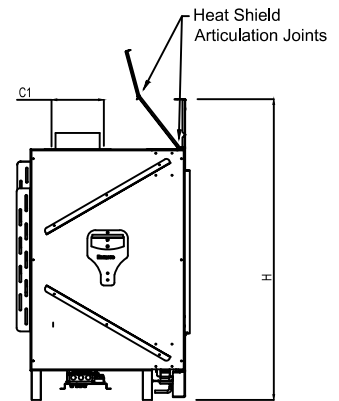

Framing Information: 25H Front (Screen & Double Glass)

Framing Dimensions

Model	A	B	C	D
25H Front	43 ⁷ / ₈ "	34 ⁵ / ₈ "	25 ¹ / ₈ "	Refer to Vent Manufacturer's Firestop Dimensions

Note :

1. Drawings are not to Scale
2. All dimensions in inches
3. No weight can be transferred to the fireplace. **ALL FRAMING MUST BE SELF-SUPPORTED.**

Framing Information: 25H Front (Screen & Double Glass)

ORTAL
YOUR LIFE. YOUR FIRE

Framing Details

- Note :
1. Drawings are not to Scale
 2. All dimensions in inches
 3. No weight can be transferred to the fireplace. ALL FRAMING MUST BE SELF-SUPPORTED.

Framing Information: 25H Front (Screen & Double Glass)

Fireplace Dimensions

Front View

Side View

Top View

Protective Cover for double glass fans. Ships on double glass models only.

Model	(H) Height	(W) Width	(D) Depth	C1	C2	C3	Viewing Area	
							Front	Side
25H Front	43 7/8"	34 5/8"	25 1/8"	6 7/16"	17 5/16"	15 6/8"	25 3/16" W X 23 13/16" H	—

Note : 1. Drawings are not to Scale
2. All dimensions in inches