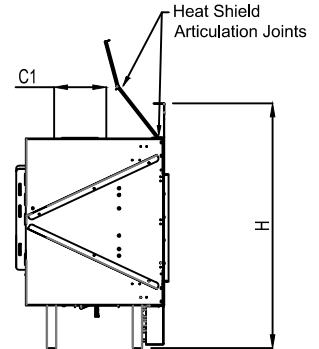

Framing Information: 98 Front (Screen & Double Glass)

Framing Dimensions

Model	A	B	C	D
98 Front	$35 \frac{3}{4}"$	$106 \frac{7}{16}"$	$21 \frac{5}{8}"$	Refer to Vent Manufacturer's Firestop Dimensions

Note .1 : Drawings are not to Scale
 2. All dimensions in inches
 3. No weight can be transferred to the fireplace. **ALL FRAMING MUST BE SELF-SUPPORTED.**

Framing Information: 98 Front (Screen & Double Glass)

Framing Details

The valve can be moved 36" from the center of the fireplace in any direction

- Note .1 :Drawings are not to Scale
2. All dimensions in inches
 3. No weight can be transferred to the fireplace. **ALL FRAMING MUST BE SELF-SUPPORTED.**

Framing Information: 98 Front (Screen & Double Glass)

Fireplace Dimensions

Front View

Side View

Top View

Protective Cover for double glass fans .Ships on double glass models only.

Model	(H) Height	(W) Width	(D) Depth	C1	C2	C3	Viewing Area	
							Front	Side
98 Front	35 3/4"	106 7/16"	21 5/8"	7 7/8"	53 1/4"	12 5/16"	97 3/16" W X 15 3/4" H	—

Note .1 :Drawings are not to Scale
 2. All dimensions in inches