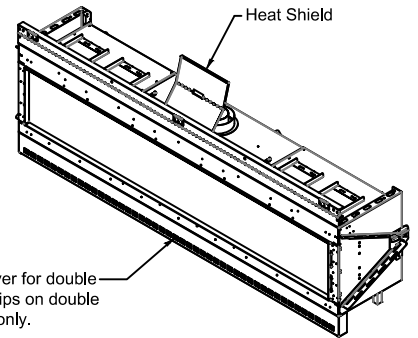

Framing Information: 98 Front (Screen & Double Glass)

Framing Details

The valve can be moved 36" from the center of the fireplace in any direction

- Note .1 :Drawings are not to Scale
2. All dimensions in inches
 3. No weight can be transferred to the fireplace. **ALL FRAMING MUST BE SELF-SUPPORTED.**

Framing Information: 98 Front (Screen & Double Glass)

Fireplace Dimensions

Front View

Side View

Top View

Protective Cover for double glass fans .Ships on double glass models only.

Model	(H) Height	(W) Width	(D) Depth	C1	C2	C3	Viewing Area	
							Front	Side
98 Front	35 3/4"	106 7/16"	21 5/8"	7 7/8"	53 1/4"	12 5/16"	97 3/16" W X 15 3/4" H	—

Note .1 :Drawings are not to Scale
 2. All dimensions in inches