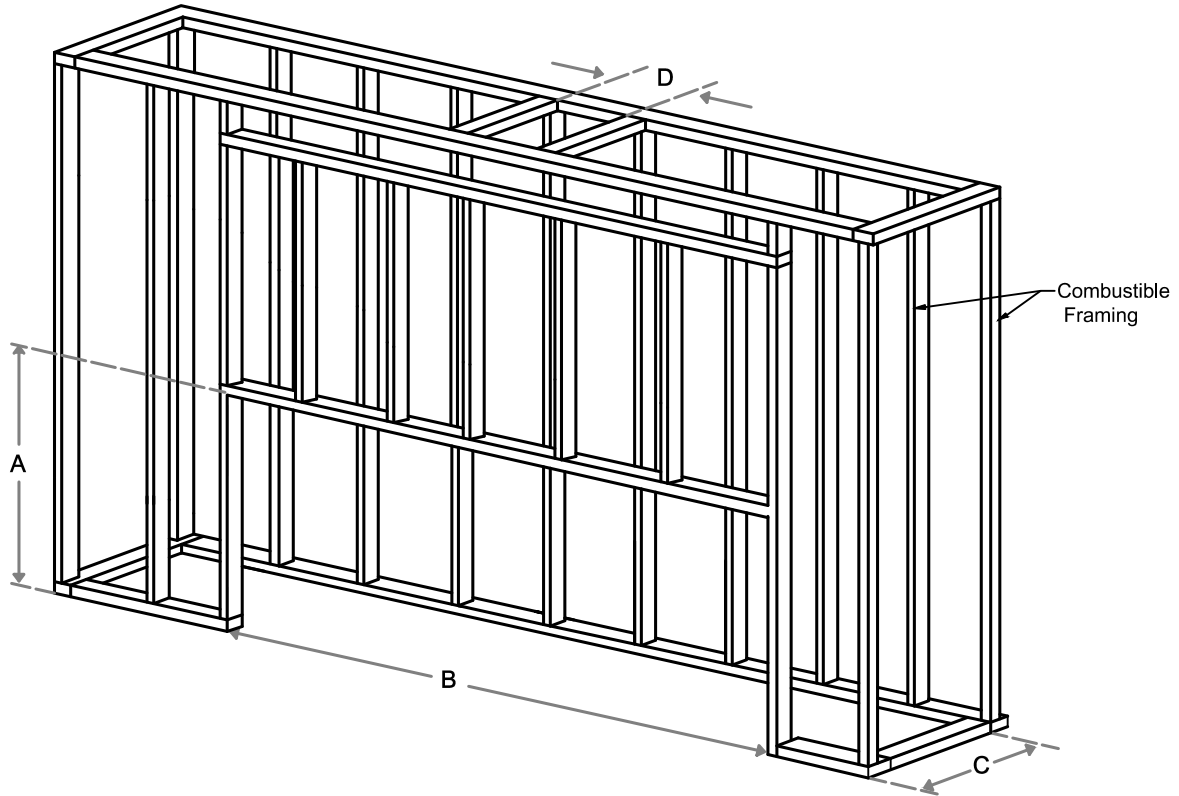

Framing Information: 98 Front (Screen & Double Glass)

Framing Dimensions

Model	A	B	C	D
98 Front	$35 \frac{3}{4}"$	$106 \frac{7}{16}"$	$21 \frac{5}{8}"$	Refer to Vent Manufacturer's Firestop Dimensions

Note .1 : Drawings are not to Scale
 2. All dimensions in inches
 3. No weight can be transferred to the fireplace. **ALL FRAMING MUST BE SELF-SUPPORTED.**

Framing Information: 98 Front (Screen & Double Glass)

Framing Details

The valve can be moved 36" from the center of the fireplace in any direction

- Note .1 :Drawings are not to Scale
2. All dimensions in inches
 3. No weight can be transferred to the fireplace. **ALL FRAMING MUST BE SELF-SUPPORTED.**

Framing Information: 98 Front (Screen & Double Glass)

Fireplace Dimensions

Front View

Side View

Top View

Protective Cover for double glass fans .Ships on double glass models only.

Model	(H) Height	(W) Width	(D) Depth	C1	C2	C3	Viewing Area	
							Front	Side
98 Front	35 3/4"	106 7/16"	21 5/8"	7 7/8"	53 1/4"	12 5/16"	97 3/16" W X 15 3/4" H	—