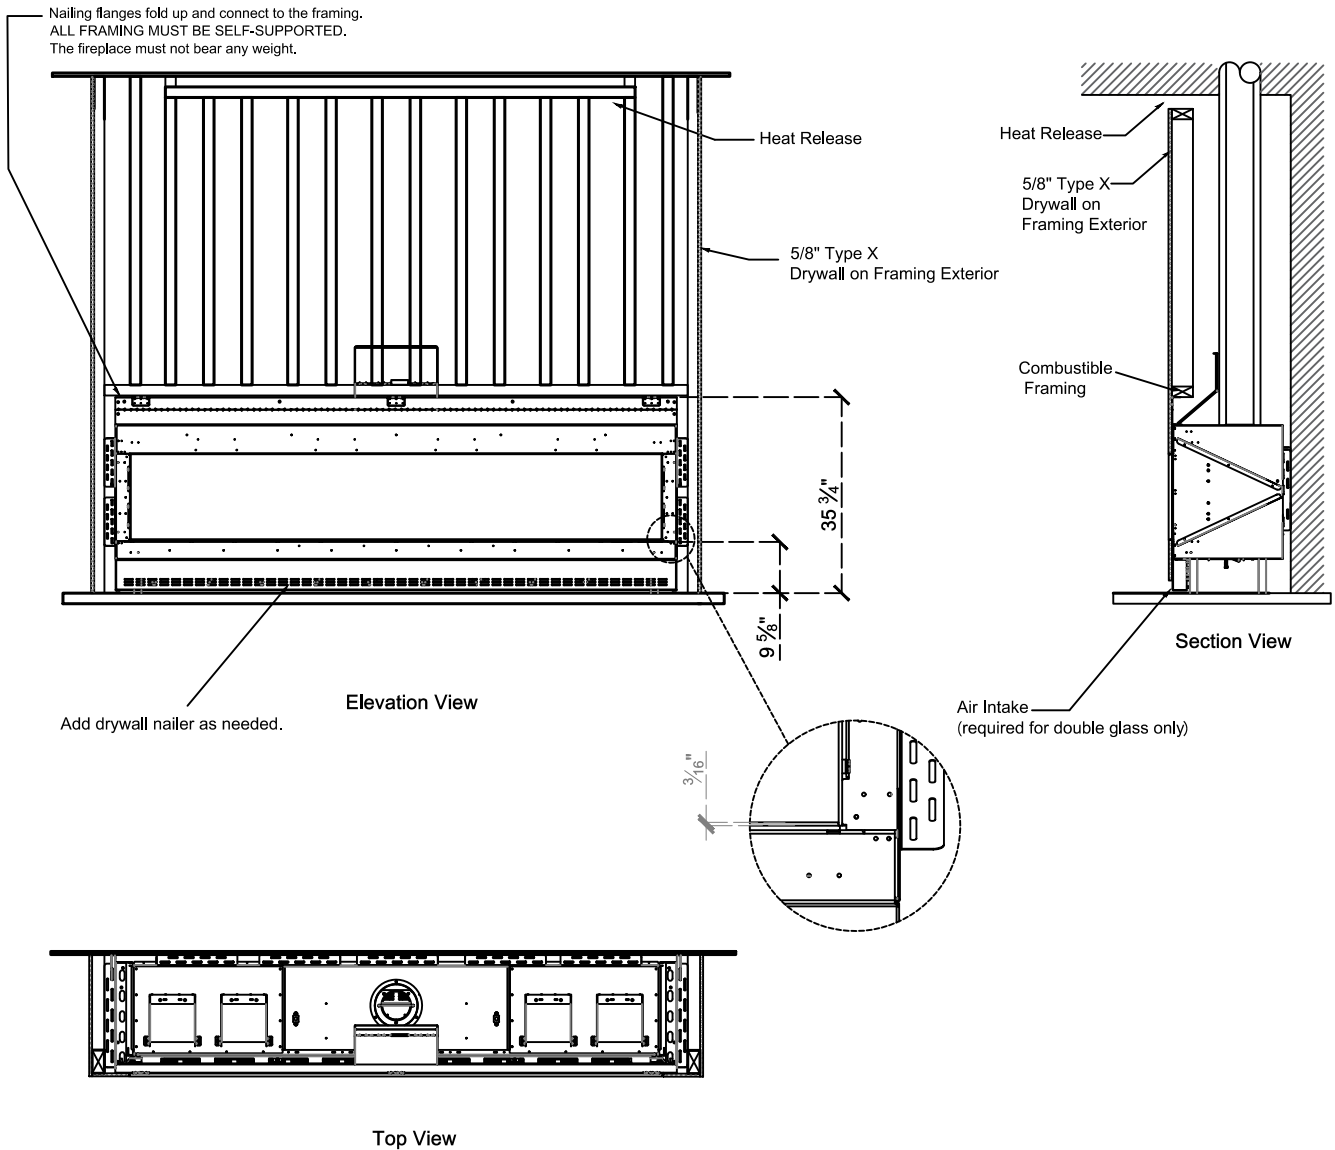

Framing Information: 98 Front (Screen & Double Glass)

Framing Dimensions

Model	A	B	C	D
98 Front	$35 \frac{3}{4}"$	$106 \frac{7}{16}"$	$21 \frac{5}{8}"$	Refer to Vent Manufacturer's Firestop Dimensions

Note .1 : Drawings are not to Scale
 2. All dimensions in inches
 3. No weight can be transferred to the fireplace. **ALL FRAMING MUST BE SELF-SUPPORTED.**

Framing Information: 98 Front (Screen & Double Glass)

Framing Details

The valve can be moved 36" from the center of the fireplace in any direction

- Note .1 :Drawings are not to Scale
2. All dimensions in inches
 3. No weight can be transferred to the fireplace. **ALL FRAMING MUST BE SELF-SUPPORTED.**

Framing Information: 98 Front (Screen & Double Glass)

Fireplace Dimensions

Front View

Side View

Top View

Protective Cover for double glass fans .Ships on double glass models only.

Model	(H) Height	(W) Width	(D) Depth	C1	C2	C3	Viewing Area	
							Front	Side
98 Front	35 3/4"	106 7/16"	21 5/8"	7 7/8"	53 1/4"	12 5/16"	97 3/16" W X 15 3/4" H	—

Note .1 :Drawings are not to Scale
 2. All dimensions in inches