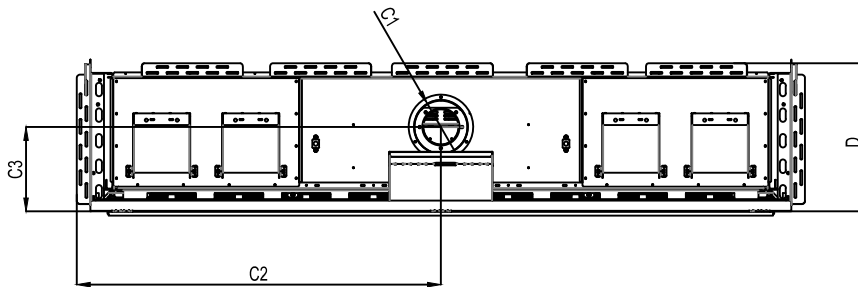

Framing Information: 98 Front (Screen & Double Glass)

Framing Dimensions

Model	A	B	C	D
98 Front	$35 \frac{3}{4}"$	$106 \frac{7}{16}"$	$21 \frac{5}{8}"$	Refer to Vent Manufacturer's Firestop Dimensions

Note .1 : Drawings are not to Scale
 2. All dimensions in inches
 3. No weight can be transferred to the fireplace. **ALL FRAMING MUST BE SELF-SUPPORTED.**

Framing Information: 98 Front (Screen & Double Glass)

Framing Details

The valve can be moved 36" from the center of the fireplace in any direction

- Note .1 :Drawings are not to Scale
2. All dimensions in inches
 3. No weight can be transferred to the fireplace. **ALL FRAMING MUST BE SELF-SUPPORTED.**

Framing Information: 98 Front (Screen & Double Glass)

Fireplace Dimensions

Front View

Side View

Top View

Protective Cover for double glass fans .Ships on double glass models only.

Model	(H) Height	(W) Width	(D) Depth	C1	C2	C3	Viewing Area	
							Front	Side
98 Front	35 3/4"	106 7/16"	21 5/8"	7 7/8"	53 1/4"	12 5/16"	97 3/16" W X 15 3/4" H	—

Note .1 :Drawings are not to Scale
 2. All dimensions in inches