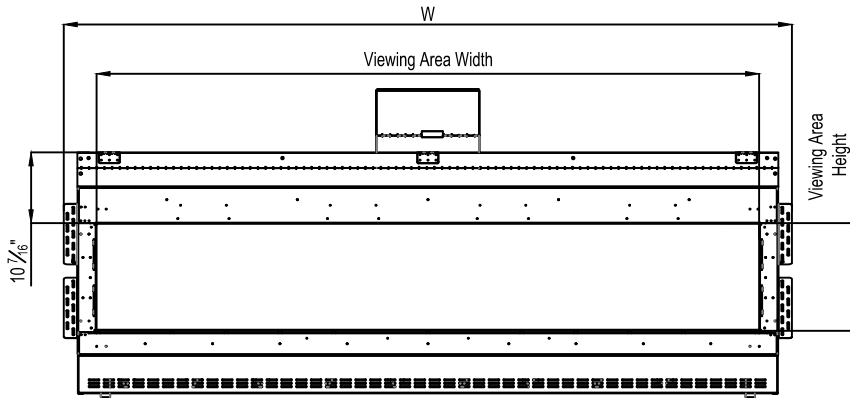

Framing Information: 98 Front (Screen & Double Glass)

Framing Dimensions

Model	A	B	C	D
98 Front	$35 \frac{3}{4}"$	$106 \frac{7}{16}"$	$21 \frac{5}{8}"$	Refer to Vent Manufacturer's Firestop Dimensions

Note .1 : Drawings are not to Scale
 2. All dimensions in inches
 3. No weight can be transferred to the fireplace. **ALL FRAMING MUST BE SELF-SUPPORTED.**

Framing Information: 98 Front (Screen & Double Glass)

Framing Details

The valve can be moved 36" from the center of the fireplace in any direction

- Note .1 :Drawings are not to Scale
2. All dimensions in inches
 3. No weight can be transferred to the fireplace. **ALL FRAMING MUST BE SELF-SUPPORTED.**

Framing Information: 98 Front (Screen & Double Glass)

Fireplace Dimensions

Front View

Side View

Top View

Protective Cover for double glass fans .Ships on double glass models only.

Model	(H) Height	(W) Width	(D) Depth	C1	C2	C3	Viewing Area	
							Front	Side
98 Front	35 3/4"	106 7/16"	21 5/8"	7 7/8"	53 1/4"	12 5/16"	97 3/16" W X 15 3/4" H	—

Note .1 :Drawings are not to Scale
 2. All dimensions in inches