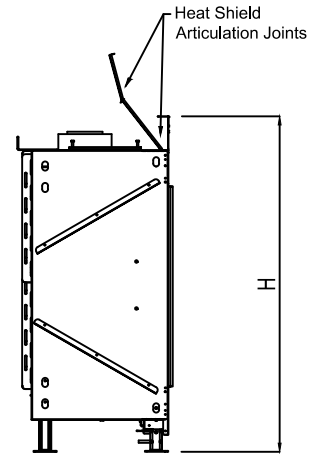

Framing Information: 77HH Front (Screen & Double Glass)

Framing Dimensions

Model	A	B	C	D
77HH Front	49 1/2"	86 13/16"	21 5/8"	Refer to Vent Manufacturer's Firestop Dimensions

Note: 1. Drawings are not to Scale
 2. All dimensions in inches
 3. No weight can be transferred to the fireplace. ALL FRAMING MUST BE SELF-SUPPORTED.

Framing Information: 77HH Front (Screen & Double Glass)

Framing Details

The valve can be moved 36" from the center of the fireplace in any direction

- Note:
1. Drawings are not to Scale
 2. All dimensions in inches
 3. No weight can be transferred to the fireplace. **ALL FRAMING MUST BE SELF-SUPPORTED.**

Framing Information: 77HH Front (Screen & Double Glass)

Fireplace Dimensions

Front View

Side View

Top View

Protective Cover for double glass fans. Ships on double glass models only.

Model	(H) Height	(W) Width	(D) Depth	C1	C2	C3	Viewing Area	
							Front	Side
77HH Front	49 1/2"	86 13/16"	21 5/8"	7 7/8"	43 7/16"	12 5/16"	77 5/8" W X 29 1/2" H	—

Note: 1. Drawings are not to Scale
2. All dimensions in inches