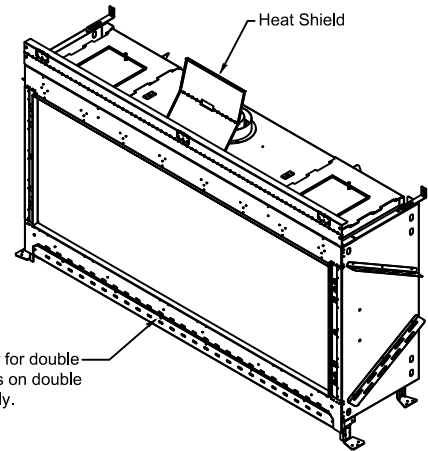

Framing Information: 77HH Front (Screen & Double Glass)

Framing Details

The valve can be moved 36" from the center of the fireplace in any direction

- Note:
1. Drawings are not to Scale
 2. All dimensions in inches
 3. No weight can be transferred to the fireplace. **ALL FRAMING MUST BE SELF-SUPPORTED.**

Framing Information: 77HH Front (Screen & Double Glass)

Fireplace Dimensions

Front View

Side View

Top View

Protective Cover for double glass fans. Ships on double glass models only.

Model	(H) Height	(W) Width	(D) Depth	C1	C2	C3	Viewing Area	
							Front	Side
77HH Front	49 1/2"	86 13/16"	21 5/8"	7 7/8"	43 7/16"	12 5/16"	77 5/8" W X 29 1/2" H	—

Note: 1. Drawings are not to Scale
2. All dimensions in inches