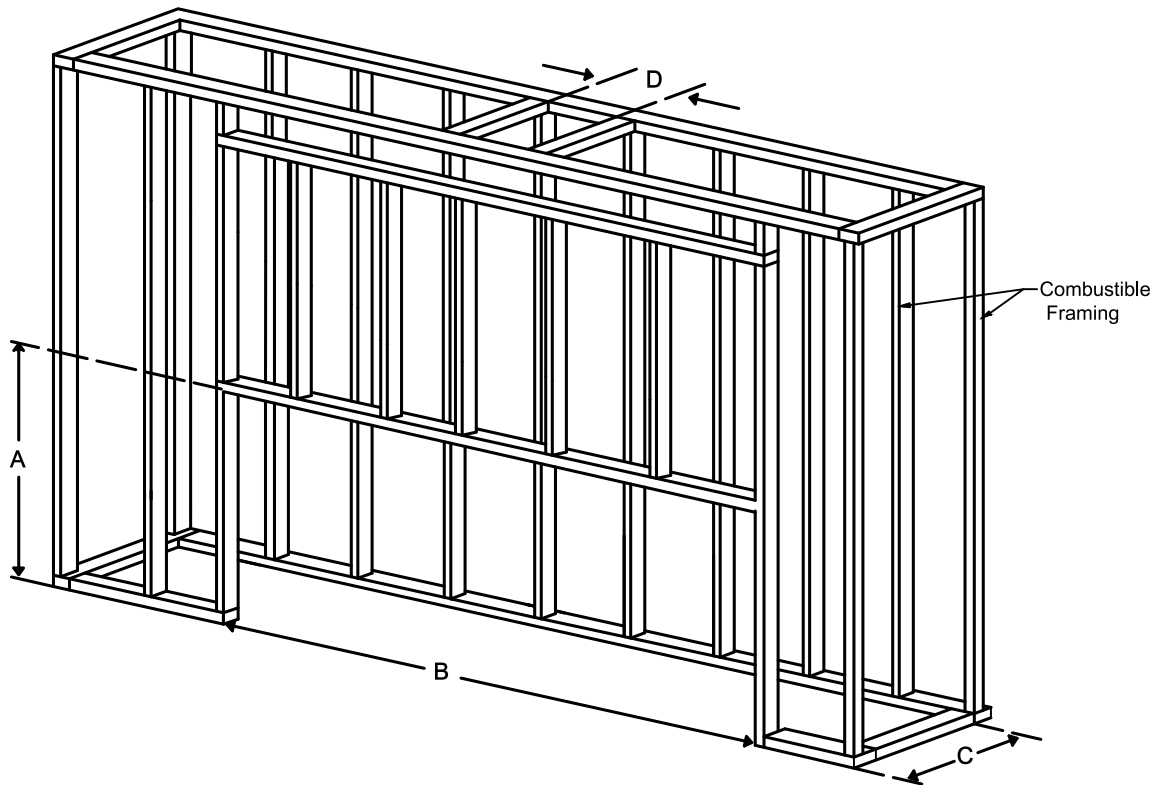

Framing Information: 77HH Front (Screen & Double Glass)

Framing Dimensions

Model	A	B	C	D
77HH Front	49 1/2"	86 13/16"	21 5/8"	Refer to Vent Manufacturer's Firestop Dimensions

Note: 1. Drawings are not to Scale
 2. All dimensions in inches
 3. No weight can be transferred to the fireplace. ALL FRAMING MUST BE SELF-SUPPORTED.

Framing Information: 77HH Front (Screen & Double Glass)

Framing Details

The valve can be moved 36" from the center of the fireplace in any direction

- Note:
1. Drawings are not to Scale
 2. All dimensions in inches
 3. No weight can be transferred to the fireplace. **ALL FRAMING MUST BE SELF-SUPPORTED.**

Framing Information: 77HH Front (Screen & Double Glass)

Fireplace Dimensions

Front View

Side View

Top View

Protective Cover for double glass fans. Ships on double glass models only.

Model	(H) Height	(W) Width	(D) Depth	C1	C2	C3	Viewing Area	
							Front	Side
77HH Front	49 1/2"	86 13/16"	21 5/8"	7 7/8"	43 7/16"	12 5/16"	77 5/8" W X 29 1/2" H	—