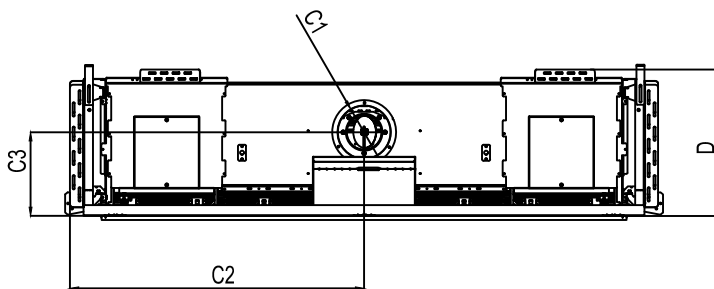

Framing Information: 77HH Front (Screen & Double Glass)

Framing Dimensions

Model	A	B	C	D
77HH Front	49 1/2"	86 13/16"	21 5/8"	Refer to Vent Manufacturer's Firestop Dimensions

Note: 1. Drawings are not to Scale
 2. All dimensions in inches
 3. No weight can be transferred to the fireplace. ALL FRAMING MUST BE SELF-SUPPORTED.

Framing Information: 77HH Front (Screen & Double Glass)

Framing Details

The valve can be moved 36" from the center of the fireplace in any direction

- Note:
1. Drawings are not to Scale
 2. All dimensions in inches
 3. No weight can be transferred to the fireplace. **ALL FRAMING MUST BE SELF-SUPPORTED.**

Framing Information: 77HH Front (Screen & Double Glass)

Fireplace Dimensions

Front View

Side View

Top View

Protective Cover for double glass fans. Ships on double glass models only.

Model	(H) Height	(W) Width	(D) Depth	C1	C2	C3	Viewing Area	
							Front	Side
77HH Front	49 1/2"	86 13/16"	21 5/8"	7 7/8"	43 7/16"	12 5/16"	77 5/8" W X 29 1/2" H	—

Note: 1. Drawings are not to Scale
2. All dimensions in inches