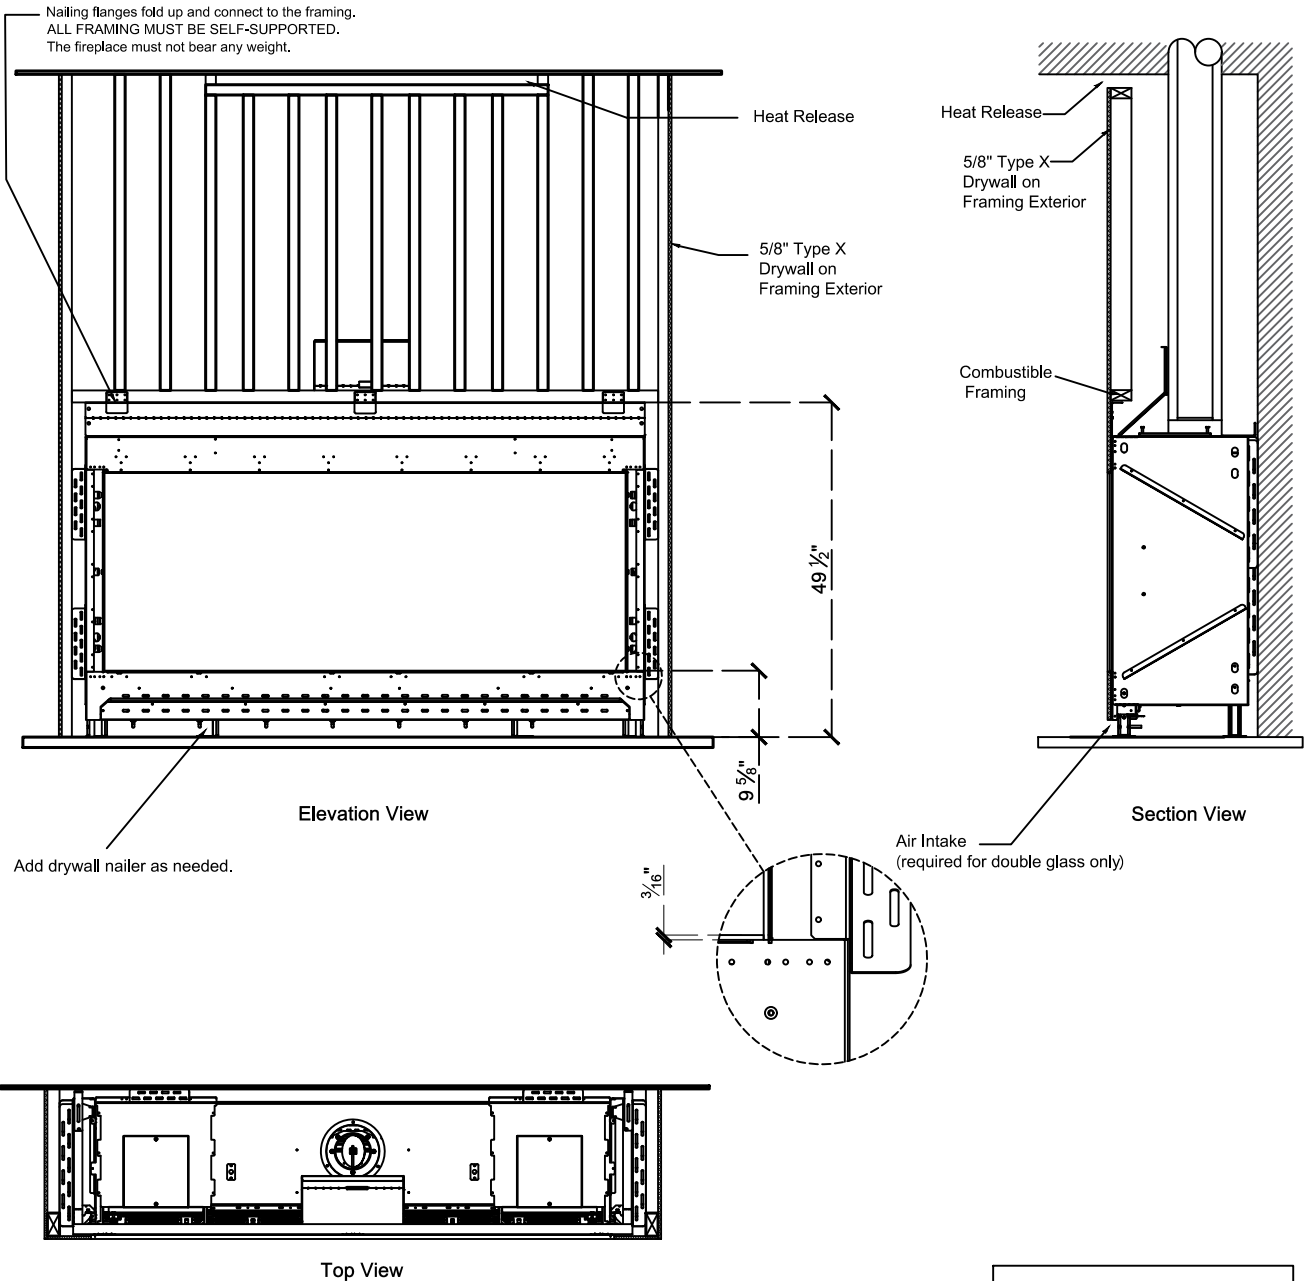

Framing Information: 77HH Front (Screen & Double Glass)

Framing Dimensions

Model	A	B	C	D
77HH Front	49 1/2"	86 13/16"	21 5/8"	Refer to Vent Manufacturer's Firestop Dimensions

Note: 1. Drawings are not to Scale
 2. All dimensions in inches
 3. No weight can be transferred to the fireplace. ALL FRAMING MUST BE SELF-SUPPORTED.

Framing Information: 77HH Front (Screen & Double Glass)

Framing Details

The valve can be moved 36" from the center of the fireplace in any direction

- Note:
1. Drawings are not to Scale
 2. All dimensions in inches
 3. No weight can be transferred to the fireplace. **ALL FRAMING MUST BE SELF-SUPPORTED.**

Framing Information: 77HH Front (Screen & Double Glass)

Fireplace Dimensions

Front View

Side View

Top View

Protective Cover for double glass fans. Ships on double glass models only.

Model	(H) Height	(W) Width	(D) Depth	C1	C2	C3	Viewing Area	
							Front	Side
77HH Front	49 1/2"	86 13/16"	21 5/8"	7 7/8"	43 7/16"	12 5/16"	77 5/8" W X 29 1/2" H	—

Note: 1. Drawings are not to Scale
2. All dimensions in inches