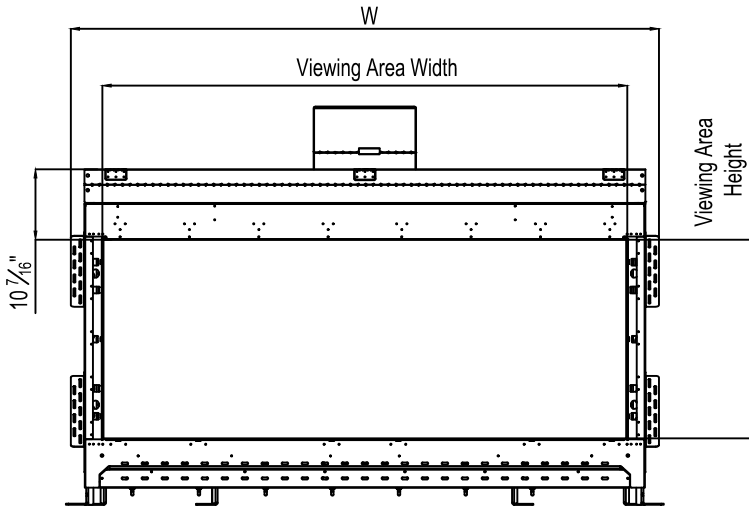

Framing Information: 77HH Front (Screen & Double Glass)

Framing Dimensions

Model	A	B	C	D
77HH Front	49 1/2"	86 13/16"	21 5/8"	Refer to Vent Manufacturer's Firestop Dimensions

Note: 1. Drawings are not to Scale
 2. All dimensions in inches
 3. No weight can be transferred to the fireplace. ALL FRAMING MUST BE SELF-SUPPORTED.

Framing Information: 77HH Front (Screen & Double Glass)

Framing Details

The valve can be moved 36" from the center of the fireplace in any direction

- Note:
1. Drawings are not to Scale
 2. All dimensions in inches
 3. No weight can be transferred to the fireplace. **ALL FRAMING MUST BE SELF-SUPPORTED.**

Framing Information: 77HH Front (Screen & Double Glass)

Fireplace Dimensions

Front View

Side View

Top View

Protective Cover for double glass fans. Ships on double glass models only.

Model	(H) Height	(W) Width	(D) Depth	C1	C2	C3	Viewing Area	
							Front	Side
77HH Front	49 1/2"	86 13/16"	21 5/8"	7 7/8"	43 7/16"	12 5/16"	77 5/8" W X 29 1/2" H	—

Note: 1. Drawings are not to Scale
2. All dimensions in inches