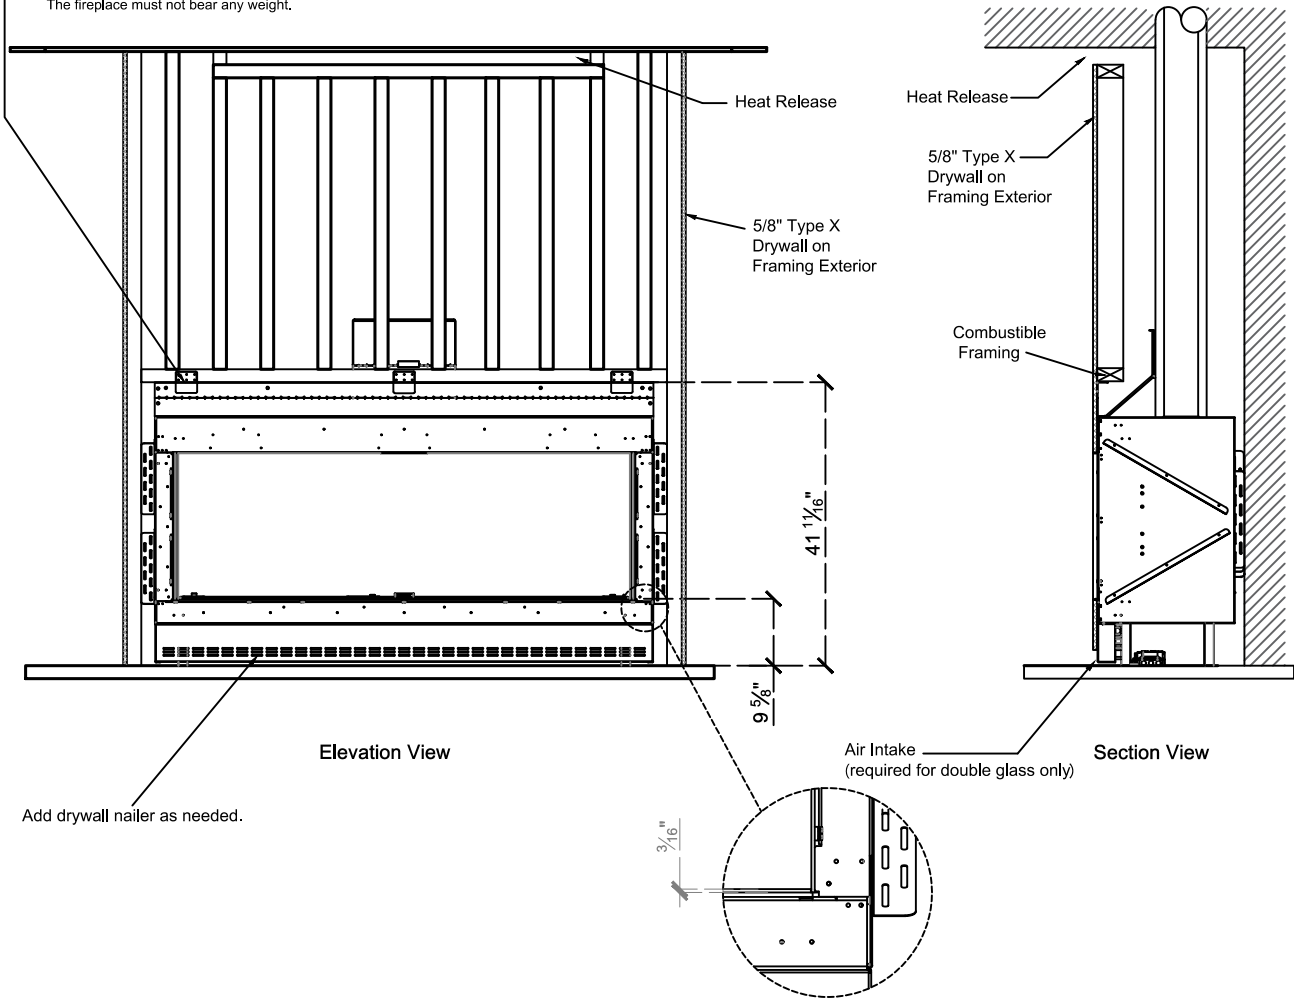

Note :

1. Drawings are not to Scale
2. All dimensions in inches
3. No weight can be transferred to the fireplace. ALL FRAMING MUST BE SELF-SUPPORTED.

Framing Information: 68H Front (Screen & Double Glass)

Framing Details

Nailing flanges fold up and connect to the framing.
ALL FRAMING MUST BE SELF-SUPPORTED.
 The fireplace must not bear any weight.

Add drywall nailer as needed.

The valve can be moved 36" from the center of the fireplace in any direction

- Note :
1. Drawings are not to Scale
 2. All dimensions in inches
 3. No weight can be transferred to the fireplace. **ALL FRAMING MUST BE SELF-SUPPORTED.**

Framing Information: 68H Front (Screen & Double Glass)

Fireplace Dimensions

Front View

Side View

Top View

Protective Cover for double glass fans. Ships on double glass models only.

Model	(H) Height	(W) Width	(D) Depth	C1	C2	C3	Viewing Area	
							Front	Side
68H Front	41 11/16"	77 5/16"	21 5/8"	7 7/8"	38 1/16"	12 5/16"	68 1/16" W X 21 5/8" H	—