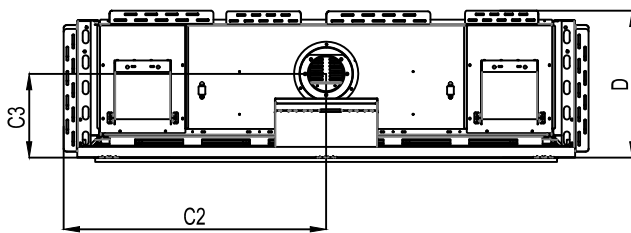

- Note :
1. Drawings are not to Scale
 2. All dimensions in inches
 3. No weight can be transferred to the fireplace. **ALL FRAMING MUST BE SELF-SUPPORTED.**

Framing Information: 68H Front (Screen & Double Glass)

Fireplace Dimensions

Front View

Side View

Top View

Protective Cover for double glass fans. Ships on double glass models only.

Model	(H) Height	(W) Width	(D) Depth	C1	C2	C3	Viewing Area	
							Front	Side
68H Front	41 11/16"	77 5/16"	21 5/8"	7 7/8"	38 1/16"	12 5/16"	68 1/16" W X 21 5/8" H	—

Note : 1. Drawings are not to Scale
2. All dimensions in inches