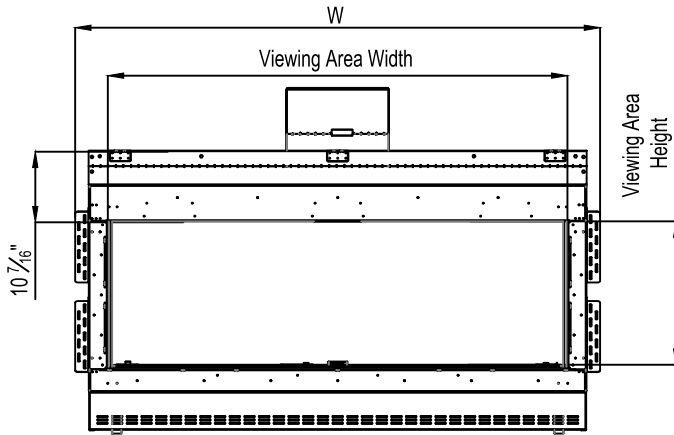

Note :

1. Drawings are not to Scale
2. All dimensions in inches
3. No weight can be transferred to the fireplace. ALL FRAMING MUST BE SELF-SUPPORTED.

Framing Information: 68H Front (Screen & Double Glass)

- Note :
1. Drawings are not to Scale
 2. All dimensions in inches
 3. No weight can be transferred to the fireplace. **ALL FRAMING MUST BE SELF-SUPPORTED.**

Framing Information: 68H Front (Screen & Double Glass)

Fireplace Dimensions

Front View

Side View

Top View

Protective Cover for double glass fans. Ships on double glass models only.

Model	(H) Height	(W) Width	(D) Depth	C1	C2	C3	Viewing Area	
							Front	Side
68H Front	41 11/16"	77 5/16"	21 5/8"	7 7/8"	38 1/16"	12 5/16"	68 1/16" W X 21 5/8" H	—

Note : 1. Drawings are not to Scale
2. All dimensions in inches