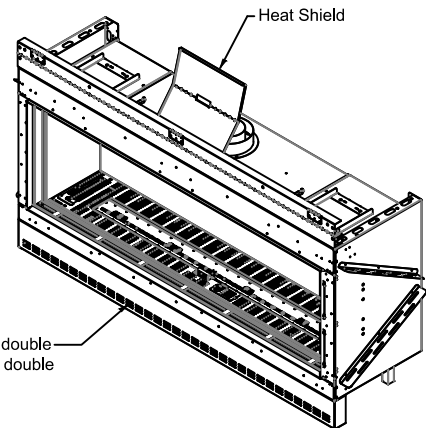

Fireplace Dimensions

Front View

Side View

Top View

Protective Cover for double glass fans. Ships on double glass models only.

Model	(H) Height	(W) Width	(D) Depth	C1	C2	C3	Viewing Area	
							Front	Side
68H Front	41 11/16"	77 5/16"	21 5/8"	7 7/8"	38 1/16"	12 5/16"	68 1/16" W X 21 5/8" H	—

Note : 1. Drawings are not to Scale
2. All dimensions in inches