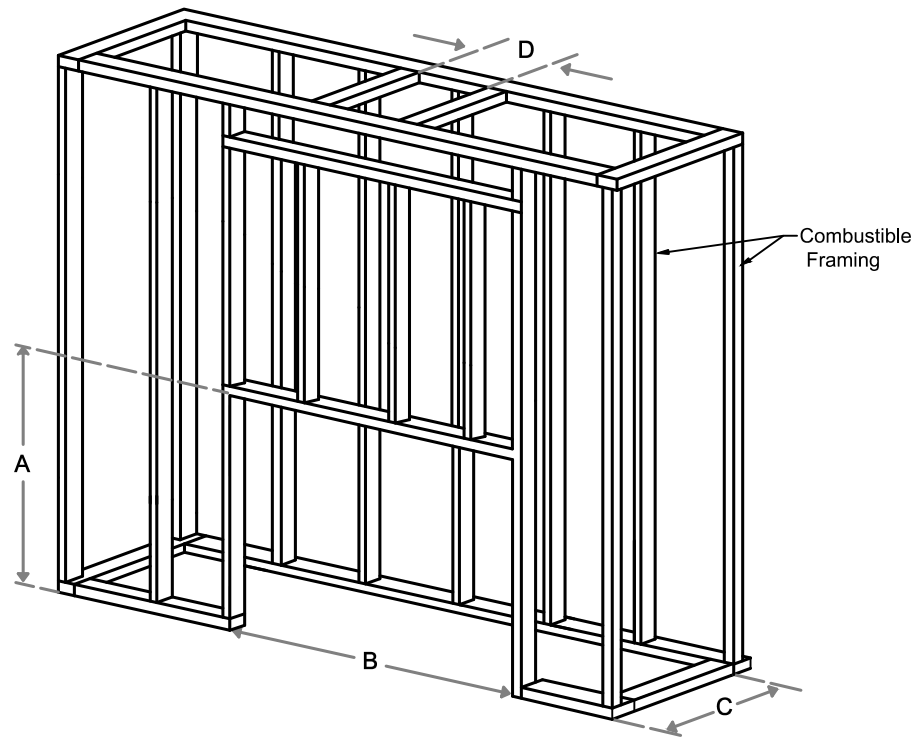

Framing Information: 68H Front (Screen & Double Glass)

ORTAL
YOUR LIFE. YOUR FIRE

Framing Dimensions

Model	A	B	C	D
68H Front	41 $\frac{1}{16}$ "	77 $\frac{5}{16}$ "	21 $\frac{5}{8}$ "	Refer to Vent Manufacturer's Firestop Dimensions

Note :

1. Drawings are not to Scale
2. All dimensions in inches
3. No weight can be transferred to the fireplace. ALL FRAMING MUST BE SELF-SUPPORTED.

Framing Information: 68H Front (Screen & Double Glass)

Framing Details

Nailing flanges fold up and connect to the framing.
ALL FRAMING MUST BE SELF-SUPPORTED.
 The fireplace must not bear any weight.

Add drywall nailer as needed.

The valve can be moved 36" from the center of the fireplace in any direction

Fireplace Dimensions

Front View

Side View

Top View

Protective Cover for double glass fans. Ships on double glass models only.

Model	(H) Height	(W) Width	(D) Depth	C1	C2	C3	Viewing Area	
							Front	Side
68H Front	41 11/16"	77 5/16"	21 5/8"	7 7/8"	38 1/16"	12 5/16"	68 1/16" W X 21 5/8" H	—