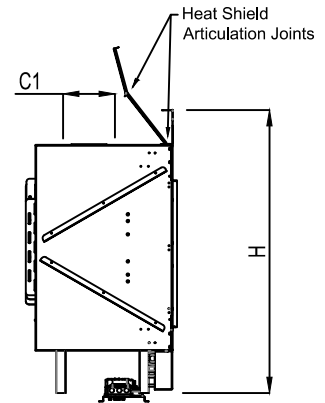

Note :

1. Drawings are not to Scale
2. All dimensions in inches
3. No weight can be transferred to the fireplace. ALL FRAMING MUST BE SELF-SUPPORTED.

Framing Information: 68H Front (Screen & Double Glass)

- Note :
1. Drawings are not to Scale
 2. All dimensions in inches
 3. No weight can be transferred to the fireplace. **ALL FRAMING MUST BE SELF-SUPPORTED.**

Framing Information: 68H Front (Screen & Double Glass)

Fireplace Dimensions

Front View

Side View

Top View

Protective Cover for double glass fans. Ships on double glass models only.

Model	(H) Height	(W) Width	(D) Depth	C1	C2	C3	Viewing Area	
							Front	Side
68H Front	41 11/16"	77 5/16"	21 5/8"	7 7/8"	38 1/16"	12 5/16"	68 1/16" W X 21 5/8" H	—

Note : 1. Drawings are not to Scale
2. All dimensions in inches