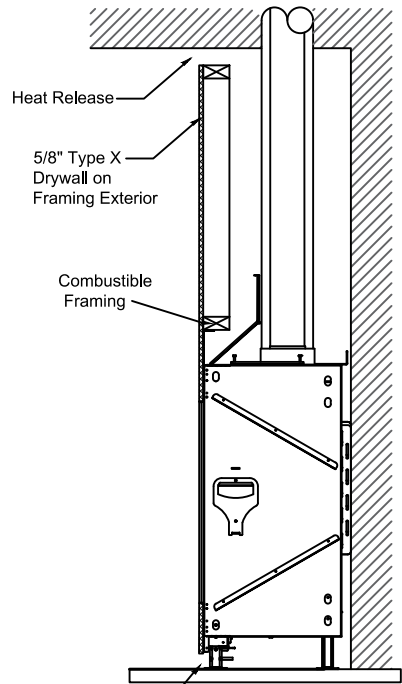

Framing Information: 60HH Front (Screen & Double Glass)

ORTAL
YOUR LIFE. YOUR FIRE

Framing Dimensions

Model	A	B	C	D
60HH Front	49 1/2"	69 1/2"	21 5/8"	Refer to Vent Manufacturer's Firestop Dimensions

Note : 1. Drawings are not to Scale
 2. All dimensions in inches
 3. No weight can be transferred to the fireplace. ALL FRAMING MUST BE SELF-SUPPORTED.

Framing Information: 60HH Front (Screen & Double Glass)

Framing Details

Nailing flanges fold up and connect to the framing.
 ALL FRAMING MUST BE SELF-SUPPORTED.
 The fireplace must not bear any weight.

Elevation View

Section View

Add drywall nailer as needed.

Top View

The valve can be moved 36" from the center of the fireplace in any direction

- Note :
1. Drawings are not to Scale
 2. All dimensions in inches
 3. No weight can be transferred to the fireplace. ALL FRAMING MUST BE SELF-SUPPORTED.

Framing Information: 60HH Front (Screen & Double Glass)

Fireplace Dimensions

Front View

Side View

Top View

Protective Cover for double glass fans. Ships on double glass models only.

Model	(H) Height	(W) Width	(D) Depth	C1	C2	C3	Viewing Area	
							Front	Side
60HH Front	49 1/2"	69 1/2"	21 5/8"	7 7/8"	34 3/4"	12 5/16"	59 13/16" W X 29 1/2" H	—