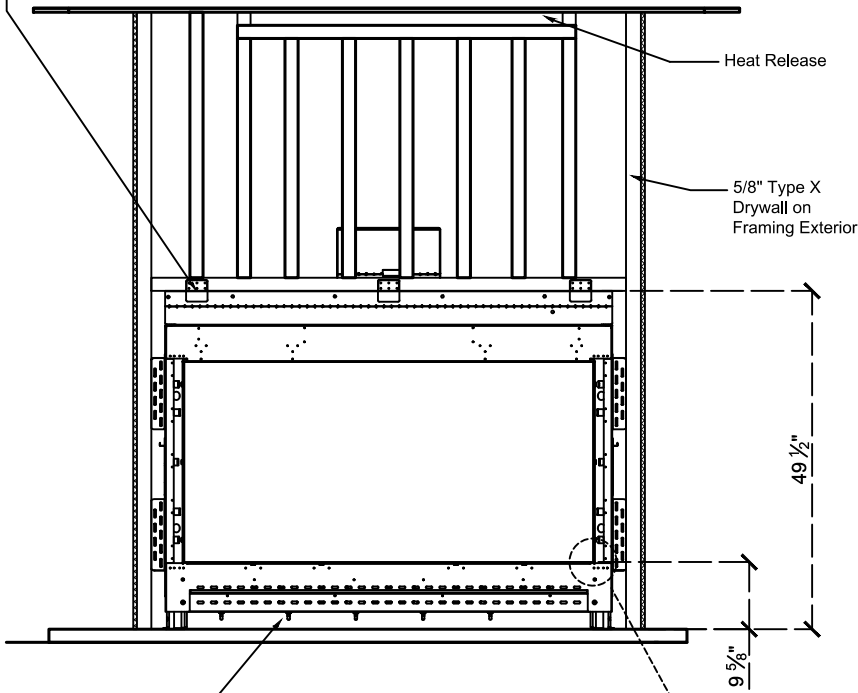

Framing Information: 60HH Front (Screen & Double Glass)

ORTAL
YOUR LIFE. YOUR FIRE

Framing Dimensions

Model	A	B	C	D
60HH Front	49 1/2"	69 1/2"	21 5/8"	Refer to Vent Manufacturer's Firestop Dimensions

Note : 1. Drawings are not to Scale
 2. All dimensions in inches
 3. No weight can be transferred to the fireplace. ALL FRAMING MUST BE SELF-SUPPORTED.

Framing Information: 60HH Front (Screen & Double Glass)

Framing Details

Nailing flanges fold up and connect to the framing.
 ALL FRAMING MUST BE SELF-SUPPORTED.
 The fireplace must not bear any weight.

Elevation View

Section View

Add drywall nailer as needed.

Top View

The valve can be moved 36" from the center of the fireplace in any direction

- Note :
1. Drawings are not to Scale
 2. All dimensions in inches
 3. No weight can be transferred to the fireplace. ALL FRAMING MUST BE SELF-SUPPORTED.

Framing Information: 60HH Front (Screen & Double Glass)

Fireplace Dimensions

Front View

Side View

Top View

Protective Cover for double glass fans. Ships on double glass models only.

Model	(H) Height	(W) Width	(D) Depth	C1	C2	C3	Viewing Area	
							Front	Side
60HH Front	49 1/2"	69 1/2"	21 5/8"	7 7/8"	34 3/4"	12 5/16"	59 13/16" W X 29 1/2" H	—