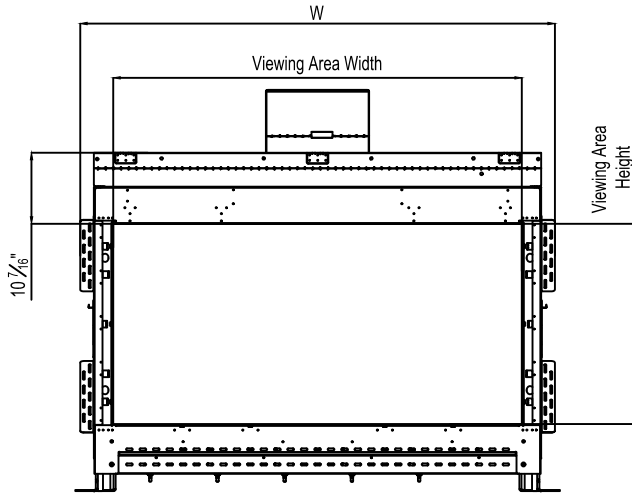

Framing Information: 60HH Front (Screen & Double Glass)

ORTAL
YOUR LIFE. YOUR FIRE

Framing Dimensions

Model	A	B	C	D
60HH Front	49 1/2"	69 1/2"	21 5/8"	Refer to Vent Manufacturer's Firestop Dimensions

Note : 1. Drawings are not to Scale
 2. All dimensions in inches
 3. No weight can be transferred to the fireplace. ALL FRAMING MUST BE SELF-SUPPORTED.

Section View

Add drywall nailer as needed.

Top View

The valve can be moved 36" from the center of the fireplace in any direction

- Note :
1. Drawings are not to Scale
 2. All dimensions in inches
 3. No weight can be transferred to the fireplace. ALL FRAMING MUST BE SELF-SUPPORTED.

Framing Information: 60HH Front (Screen & Double Glass)

Fireplace Dimensions

Front View

Side View

Top View

Protective Cover for double glass fans. Ships on double glass models only.

Model	(H) Height	(W) Width	(D) Depth	C1	C2	C3	Viewing Area	
							Front	Side
60HH Front	49 1/2"	69 1/2"	21 5/8"	7 7/8"	34 3/4"	12 5/16"	59 13/16" W X 29 1/2" H	—

Note : 1. Drawings are not to Scale
2. All dimensions in inches