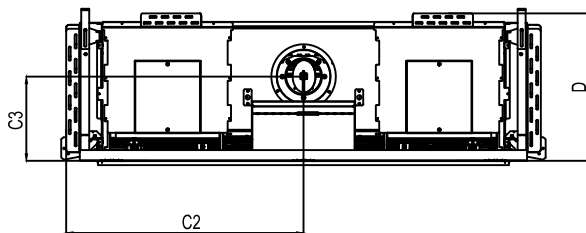

Framing Information: 60HH Front (Screen & Double Glass)

Framing Details

Nailing flanges fold up and connect to the framing.
 ALL FRAMING MUST BE SELF-SUPPORTED.
 The fireplace must not bear any weight.

Elevation View

Section View

Add drywall nailer as needed.

Top View

The valve can be moved 36" from the center of the fireplace in any direction

- Note :
1. Drawings are not to Scale
 2. All dimensions in inches
 3. No weight can be transferred to the fireplace. ALL FRAMING MUST BE SELF-SUPPORTED.

Framing Information: 60HH Front (Screen & Double Glass)

Fireplace Dimensions

Front View

Side View

Top View

Protective Cover for double glass fans. Ships on double glass models only.

Model	(H) Height	(W) Width	(D) Depth	C1	C2	C3	Viewing Area	
							Front	Side
60HH Front	49 1/2"	69 1/2"	21 5/8"	7 7/8"	34 3/4"	12 5/16"	59 13/16" W X 29 1/2" H	—

Note : 1. Drawings are not to Scale
2. All dimensions in inches