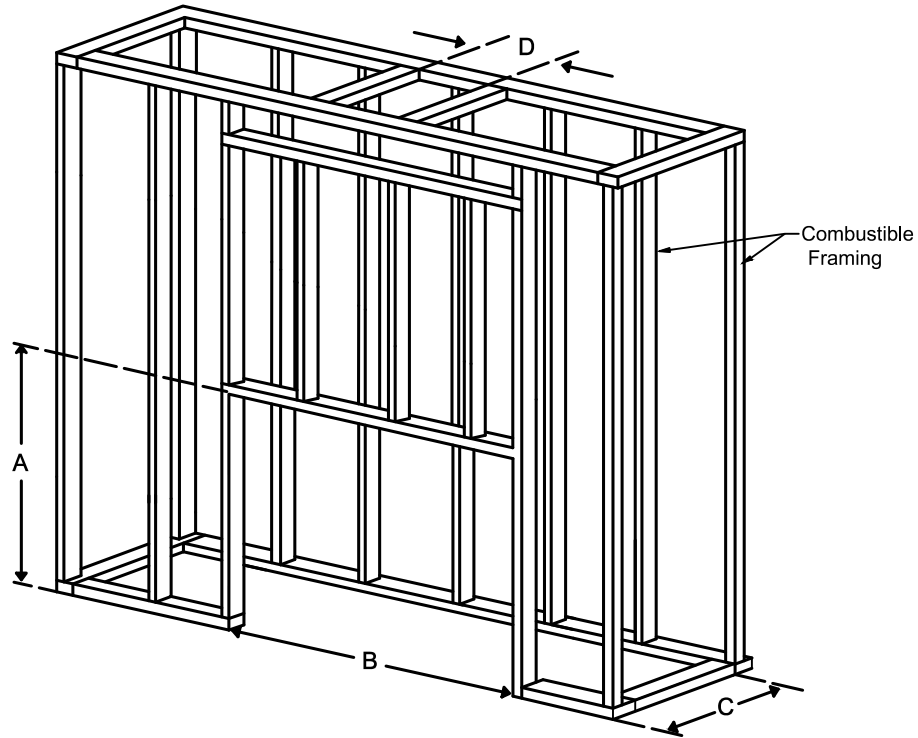

Framing Information: 60HH Front (Screen & Double Glass)

ORTAL
YOUR LIFE. YOUR FIRE

Framing Dimensions

Model	A	B	C	D
60HH Front	49 1/2"	69 1/2"	21 5/8"	Refer to Vent Manufacturer's Firestop Dimensions

Note : 1. Drawings are not to Scale
 2. All dimensions in inches
 3. No weight can be transferred to the fireplace. ALL FRAMING MUST BE SELF-SUPPORTED.

Framing Information: 60HH Front (Screen & Double Glass)

Framing Details

Nailing flanges fold up and connect to the framing.
 ALL FRAMING MUST BE SELF-SUPPORTED.
 The fireplace must not bear any weight.

Elevation View

Section View

Add drywall nailer as needed.

Top View

The valve can be moved 36" from the center of the fireplace in any direction

- Note :
1. Drawings are not to Scale
 2. All dimensions in inches
 3. No weight can be transferred to the fireplace. ALL FRAMING MUST BE SELF-SUPPORTED.

Framing Information: 60HH Front (Screen & Double Glass)

Fireplace Dimensions

Front View

Side View

Top View

Protective Cover for double glass fans. Ships on double glass models only.

Model	(H) Height	(W) Width	(D) Depth	C1	C2	C3	Viewing Area	
							Front	Side
60HH Front	49 1/2"	69 1/2"	21 5/8"	7 7/8"	34 3/4"	12 5/16"	59 13/16" W X 29 1/2" H	—