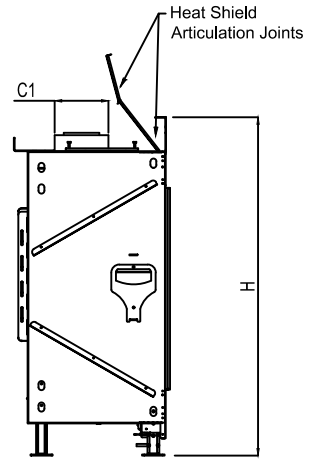

Framing Information: 60HH Front (Screen & Double Glass)

Framing Details

Nailing flanges fold up and connect to the framing.
 ALL FRAMING MUST BE SELF-SUPPORTED.
 The fireplace must not bear any weight.

Elevation View

Section View

Add drywall nailer as needed.

Top View

The valve can be moved 36" from the center of the fireplace in any direction

- Note :
1. Drawings are not to Scale
 2. All dimensions in inches
 3. No weight can be transferred to the fireplace. ALL FRAMING MUST BE SELF-SUPPORTED.

Framing Information: 60HH Front (Screen & Double Glass)

Fireplace Dimensions

Front View

Side View

Top View

Protective Cover for double glass fans. Ships on double glass models only.

Model	(H) Height	(W) Width	(D) Depth	C1	C2	C3	Viewing Area	
							Front	Side
60HH Front	49 1/2"	69 1/2"	21 5/8"	7 7/8"	34 3/4"	12 5/16"	59 13/16" W X 29 1/2" H	—

Note : 1. Drawings are not to Scale
2. All dimensions in inches