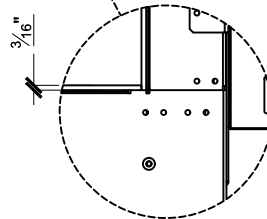

Framing Information: 60HH Front (Screen & Double Glass)

ORTAL
YOUR LIFE. YOUR FIRE

Framing Dimensions

Model	A	B	C	D
60HH Front	49 1/2"	69 1/2"	21 5/8"	Refer to Vent Manufacturer's Firestop Dimensions

Note : 1. Drawings are not to Scale
 2. All dimensions in inches
 3. No weight can be transferred to the fireplace. ALL FRAMING MUST BE SELF-SUPPORTED.

Framing Information: 60HH Front (Screen & Double Glass)

Framing Details

Nailing flanges fold up and connect to the framing.
 ALL FRAMING MUST BE SELF-SUPPORTED.
 The fireplace must not bear any weight.

Elevation View

Section View

Add drywall nailer as needed.

Top View

The valve can be moved 36" from the center of the fireplace in any direction

- Note :
1. Drawings are not to Scale
 2. All dimensions in inches
 3. No weight can be transferred to the fireplace. ALL FRAMING MUST BE SELF-SUPPORTED.

Framing Information: 60HH Front (Screen & Double Glass)

Fireplace Dimensions

Front View

Side View

Top View

Protective Cover for double glass fans. Ships on double glass models only.

Model	(H) Height	(W) Width	(D) Depth	C1	C2	C3	Viewing Area	
							Front	Side
60HH Front	49 1/2"	69 1/2"	21 5/8"	7 7/8"	34 3/4"	12 5/16"	59 13/16" W X 29 1/2" H	—