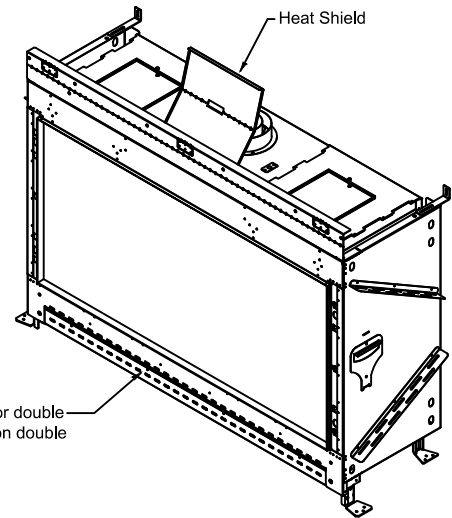

Section View

Add drywall nailer as needed.

Top View

The valve can be moved 36" from the center of the fireplace in any direction

- Note :
1. Drawings are not to Scale
 2. All dimensions in inches
 3. No weight can be transferred to the fireplace. ALL FRAMING MUST BE SELF-SUPPORTED.

Framing Information: 60HH Front (Screen & Double Glass)

Fireplace Dimensions

Front View

Side View

Top View

Protective Cover for double glass fans. Ships on double glass models only.

Model	(H) Height	(W) Width	(D) Depth	C1	C2	C3	Viewing Area	
							Front	Side
60HH Front	49 1/2"	69 1/2"	21 5/8"	7 7/8"	34 3/4"	12 5/16"	59 13/16" W X 29 1/2" H	—

Note : 1. Drawings are not to Scale
2. All dimensions in inches