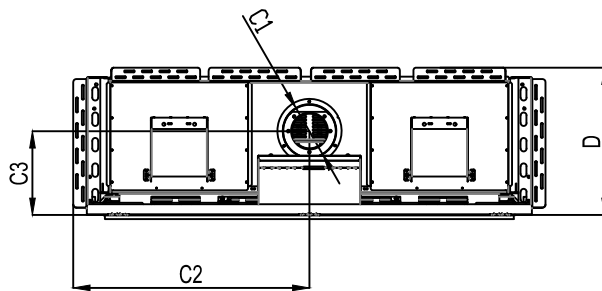

Framing Details

Nailing flanges fold up and connect to the framing.
ALL FRAMING MUST BE SELF-SUPPORTED.
The fireplace must not bear any weight.

The valve can be moved 36" from the center of the fireplace in any direction

- Note :
1. Drawings are not to Scale
 2. All dimensions in inches
 3. No weight can be transferred to the fireplace. ALL FRAMING MUST BE SELF-SUPPORTED.

Framing Information: 60 Front (Screen & Double Glass)

Fireplace Dimensions

Front View

Side View

Top View

Protective Cover for double glass fans. Ships on double glass models only.

Model	(H) Height	(W) Width	(D) Depth	C1	C2	C3	Viewing Area	
							Front	Side
60 Front	35 3/4"	69 7/16"	21 5/8"	7 7/8"	34 1/8"	12 5/16"	60 1/8" W X 15 3/4" H	—

Note : 1. Drawings are not to Scale
2. All dimensions in inches