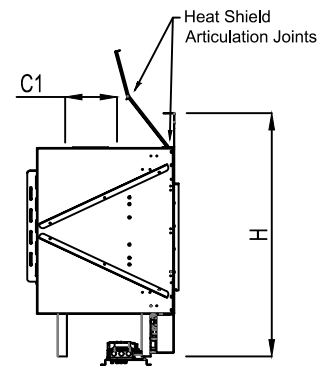

Framing Details

Nailing flanges fold up and connect to the framing.
ALL FRAMING MUST BE SELF-SUPPORTED.
The fireplace must not bear any weight.

The valve can be moved 36" from the center of the fireplace in any direction

- Note :
1. Drawings are not to Scale
 2. All dimensions in inches
 3. No weight can be transferred to the fireplace. ALL FRAMING MUST BE SELF-SUPPORTED.

Framing Information: 60 Front (Screen & Double Glass)

Fireplace Dimensions

Front View

Side View

Top View

Protective Cover for double glass fans. Ships on double glass models only.

Model	(H) Height	(W) Width	(D) Depth	C1	C2	C3	Viewing Area	
							Front	Side
60 Front	35 3/4"	69 7/16"	21 5/8"	7 7/8"	34 1/8"	12 5/16"	60 1/8" W X 15 3/4" H	—

Note : 1. Drawings are not to Scale
2. All dimensions in inches