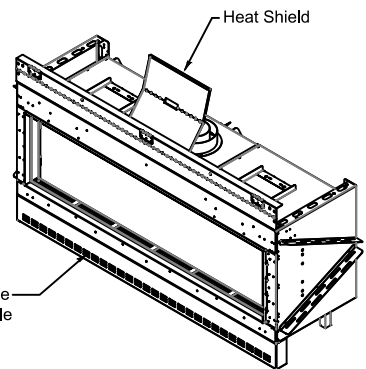

Fireplace Dimensions

Front View

Side View

Top View

Protective Cover for double glass fans. Ships on double glass models only.

Model	(H) Height	(W) Width	(D) Depth	C1	C2	C3	Viewing Area	
							Front	Side
60 Front	35 3/4"	69 7/16"	21 5/8"	7 7/8"	34 1/8"	12 5/16"	60 1/8" W X 15 3/4" H	—

Note : 1. Drawings are not to Scale
2. All dimensions in inches