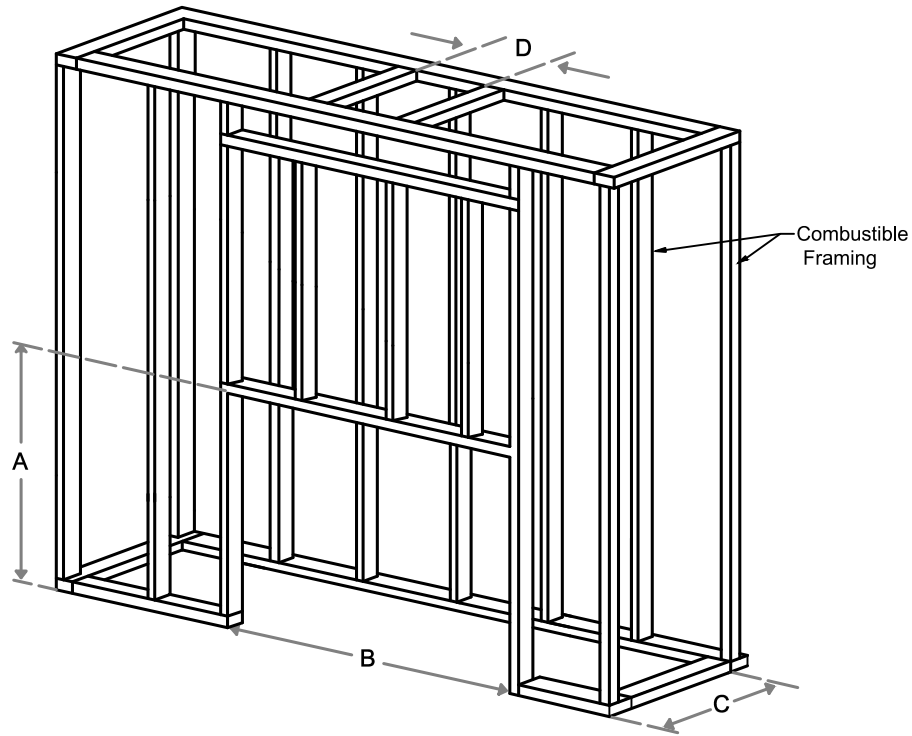

Framing Information: 60 Front (Screen & Double Glass)

ORTAL
YOUR LIFE. YOUR FIRE

Framing Dimensions

Model	A	B	C	D
60 Front	35 ³ / ₄ "	69 ⁷ / ₁₆ "	21 ⁵ / ₈ "	Refer to Vent Manufacturer's Firestop Dimensions

Note : 1. Drawings are not to Scale
 2. All dimensions in inches
 3. No weight can be transferred to the fireplace. ALL FRAMING MUST BE SELF-SUPPORTED.

Framing Information: 60 Front (Screen & Double Glass)

Framing Details

Nailing flanges fold up and connect to the framing.
ALL FRAMING MUST BE SELF-SUPPORTED.
The fireplace must not bear any weight.

The valve can be moved 36" from the center of the fireplace in any direction

Fireplace Dimensions

Front View

Side View

Top View

Protective Cover for double glass fans. Ships on double glass models only.

Model	(H) Height	(W) Width	(D) Depth	C1	C2	C3	Viewing Area	
							Front	Side
60 Front	35 3/4"	69 7/16"	21 5/8"	7 7/8"	34 1/8"	12 5/16"	60 1/8" W X 15 3/4" H	—