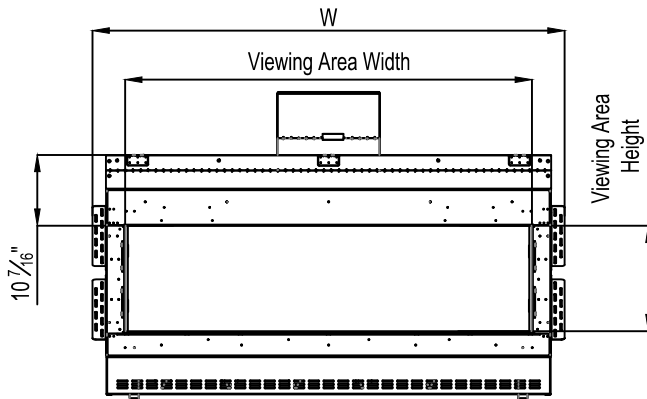

Note : 1. Drawings are not to Scale
 2. All dimensions in inches
 3. No weight can be transferred to the fireplace. ALL FRAMING MUST BE SELF-SUPPORTED.

Framing Information: 60 Front (Screen & Double Glass)

Framing Details

Nailing flanges fold up and connect to the framing.
ALL FRAMING MUST BE SELF-SUPPORTED.
The fireplace must not bear any weight.

The valve can be moved 36" from the center of the fireplace in any direction

- Note :
1. Drawings are not to Scale
 2. All dimensions in inches
 3. No weight can be transferred to the fireplace. ALL FRAMING MUST BE SELF-SUPPORTED.

Framing Information: 60 Front (Screen & Double Glass)

Fireplace Dimensions

Front View

Side View

Top View

Protective Cover for double glass fans. Ships on double glass models only.

Model	(H) Height	(W) Width	(D) Depth	C1	C2	C3	Viewing Area	
							Front	Side
60 Front	35 3/4"	69 7/16"	21 5/8"	7 7/8"	34 1/8"	12 5/16"	60 1/8" W X 15 3/4" H	—