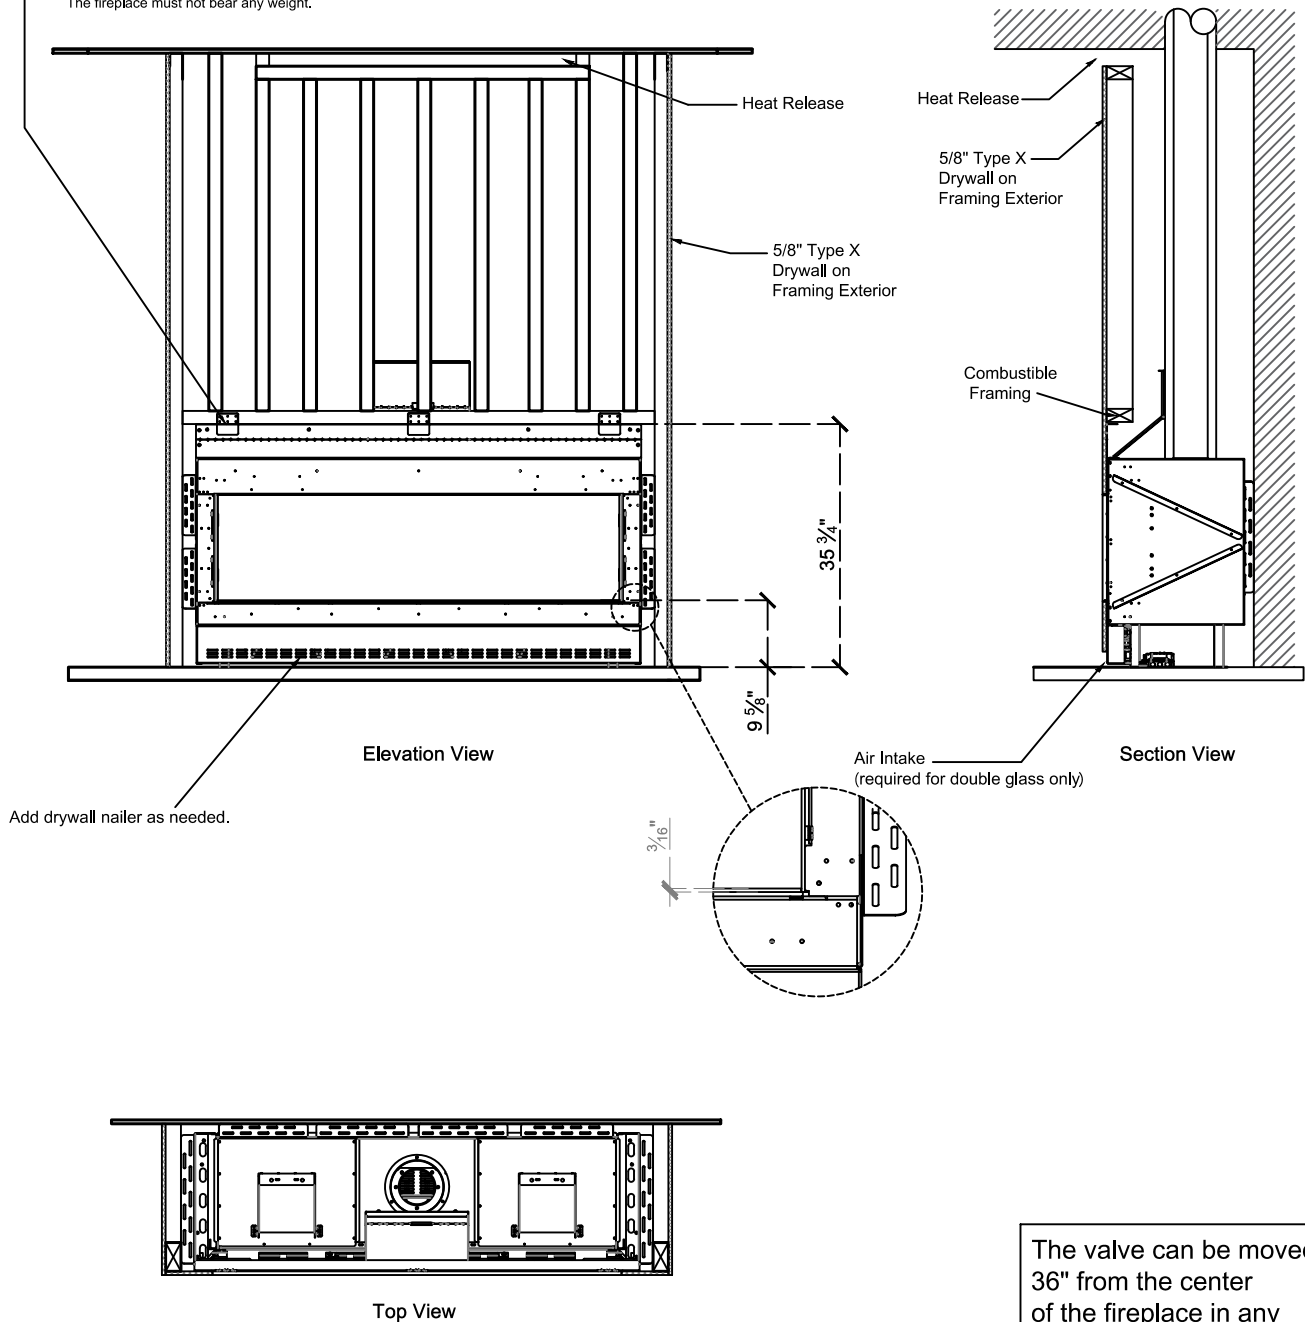

Framing Information: 60 Front (Screen & Double Glass)

ORTAL
YOUR LIFE. YOUR FIRE

Framing Dimensions

Model	A	B	C	D
60 Front	35 ³ / ₄ "	69 ⁷ / ₁₆ "	21 ⁵ / ₈ "	Refer to Vent Manufacturer's Firestop Dimensions

Note : 1. Drawings are not to Scale
 2. All dimensions in inches
 3. No weight can be transferred to the fireplace. ALL FRAMING MUST BE SELF-SUPPORTED.

Framing Information: 60 Front (Screen & Double Glass)

Framing Details

Nailing flanges fold up and connect to the framing.
ALL FRAMING MUST BE SELF-SUPPORTED.
The fireplace must not bear any weight.

The valve can be moved 36" from the center of the fireplace in any direction

Fireplace Dimensions

Front View

Side View

Top View

Protective Cover for double glass fans. Ships on double glass models only.

Model	(H) Height	(W) Width	(D) Depth	C1	C2	C3	Viewing Area	
							Front	Side
60 Front	35 3/4"	69 7/16"	21 5/8"	7 7/8"	34 1/8"	12 5/16"	60 1/8" W X 15 3/4" H	—