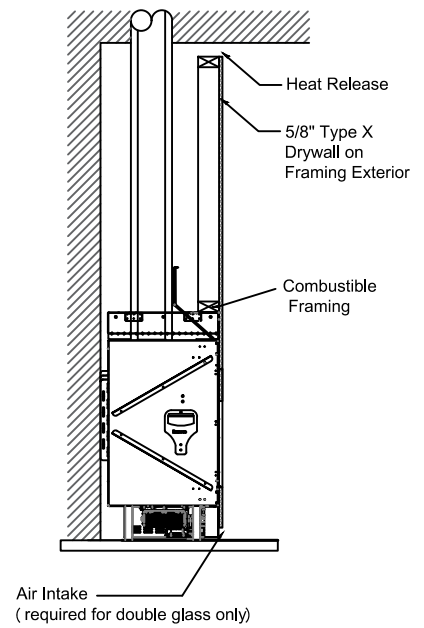

Framing Information: 98H Corner (RS/LS) (Screen & Double Glass)

Framing Dimensions

Model	A	B	C	D
98H RS/LS	41 $\frac{1}{16}$ "	104 $\frac{1}{2}$ "	21 $\frac{5}{8}$ "	Refer to Vent Manufacturer's Firestop Dimensions

- Note .1 :Drawings are not to Scale
 2. All dimensions in inches
 3. No weight can be transferred to the fireplace. ALL FRAMING MUST BE SELF-SUPPORTED.

Framing Information: 98H Corner (RS/LS) (Screen & Double Glass)

Framing Details

Nailing flanges fold up and connect to the framing.
 ALL FRAMING MUST BE SELF-SUPPORTED.
 The fireplace must not bear any weight.

The valve can be moved 36" from the center of the fireplace in any direction