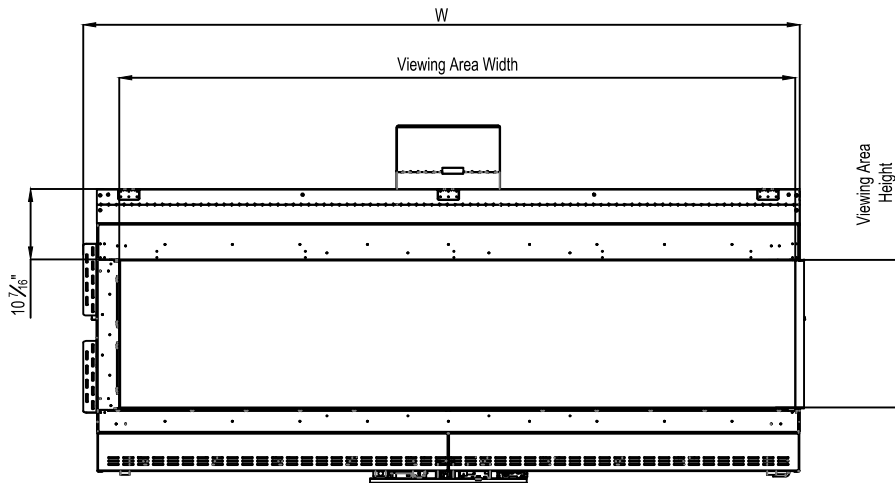

- Note .1 :Drawings are not to Scale
 2. All dimensions in inches
 3. No weight can be transferred to the fireplace. ALL FRAMING MUST BE SELF-SUPPORTED.

Framing Information: 98H Corner (RS/LS) (Screen & Double Glass)

Framing Details

Nailing flanges fold up and connect to the framing.
 ALL FRAMING MUST BE SELF-SUPPORTED.
 The fireplace must not bear any weight.

The valve can be moved 36" from the center of the fireplace in any direction

Fireplace Dimensions

Front View

Side View

Top View

Protective Cover for double glass fans .Ships on double glass models only

Model	(H) Height	(W) Width	(D) Depth	C1	C2	C3	Viewing Area	
							Front	Side
98H RS/LS	41 11/16"	104 1/2"	21 5/8"	7 7/8"	51 1/4"	12 5/16"	98 1/2" W X 21 5/8" H	14 13/16" W X 21 5/8" H