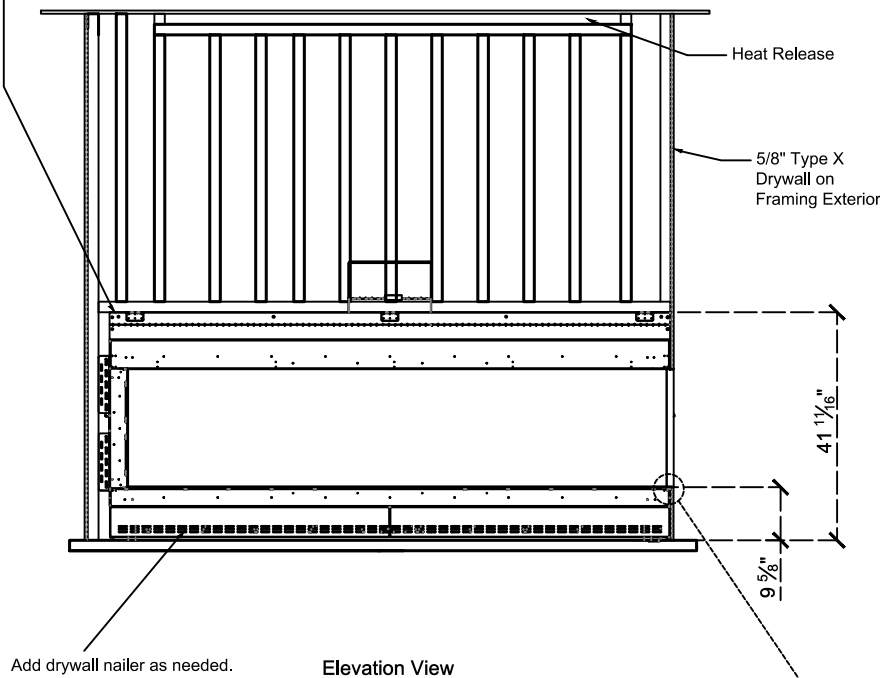

Framing Information: 98H Corner (RS/LS) (Screen & Double Glass)

Framing Dimensions

Model	A	B	C	D
98H RS/LS	41 $\frac{1}{16}$ "	104 $\frac{1}{2}$ "	21 $\frac{5}{8}$ "	Refer to Vent Manufacturer's Firestop Dimensions

- Note .1 :Drawings are not to Scale
 2. All dimensions in inches
 3. No weight can be transferred to the fireplace. ALL FRAMING MUST BE SELF-SUPPORTED.

Framing Information: 98H Corner (RS/LS) (Screen & Double Glass)

Framing Details

Nailing flanges fold up and connect to the framing.
 ALL FRAMING MUST BE SELF-SUPPORTED.
 The fireplace must not bear any weight.

The valve can be moved 36" from the center of the fireplace in any direction

Fireplace Dimensions

Front View

Side View

Top View

Protective Cover for double glass fans .Ships on double glass models only

Model	(H) Height	(W) Width	(D) Depth	C1	C2	C3	Viewing Area	
							Front	Side
98H RS/LS	41 11/16"	104 1/2"	21 5/8"	7 7/8"	51 1/4"	12 5/16"	98 1/2" W X 21 5/8" H	14 13/16" W X 21 5/8" H