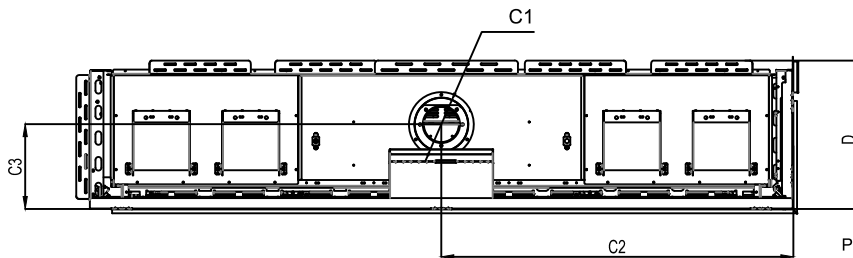

- Note .1 :Drawings are not to Scale
 2. All dimensions in inches
 3. No weight can be transferred to the fireplace. ALL FRAMING MUST BE SELF-SUPPORTED.

Framing Information: 98H Corner (RS/LS) (Screen & Double Glass)

Fireplace Dimensions

Front View

Side View

Top View

Protective Cover for double glass fans .Ships on double glass models only

Model	(H) Height	(W) Width	(D) Depth	C1	C2	C3	Viewing Area	
							Front	Side
98H RS/LS	41 11/16"	104 1/2"	21 5/8"	7 7/8"	51 1/4"	12 5/16"	98 1/2" W X 21 5/8" H	14 13/16" W X 21 5/8" H

Note : 1. Drawings are not to Scale
2. All dimensions in inches