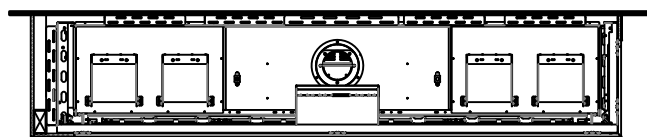

Framing Information: 98H Corner (RS/LS) (Screen & Double Glass)

Framing Dimensions

Model	A	B	C	D
98H RS/LS	41 $\frac{1}{16}$ "	104 $\frac{1}{2}$ "	21 $\frac{5}{8}$ "	Refer to Vent Manufacturer's Firestop Dimensions

- Note .1 :Drawings are not to Scale
 2. All dimensions in inches
 3. No weight can be transferred to the fireplace. ALL FRAMING MUST BE SELF-SUPPORTED.

Framing Information: 98H Corner (RS/LS) (Screen & Double Glass)

Framing Details

Nailing flanges fold up and connect to the framing.
 ALL FRAMING MUST BE SELF-SUPPORTED.
 The fireplace must not bear any weight.

The valve can be moved 36" from the center of the fireplace in any direction

Fireplace Dimensions

Front View

Side View

Top View

Protective Cover for double glass fans .Ships on double glass models only

Model	(H) Height	(W) Width	(D) Depth	C1	C2	C3	Viewing Area	
							Front	Side
98H RS/LS	41 11/16"	104 1/2"	21 5/8"	7 7/8"	51 1/4"	12 5/16"	98 1/2" W X 21 5/8" H	14 13/16" W X 21 5/8" H