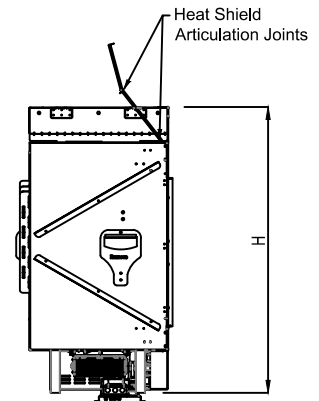

- Note .1 :Drawings are not to Scale
 2. All dimensions in inches
 3. No weight can be transferred to the fireplace. ALL FRAMING MUST BE SELF-SUPPORTED.

Framing Information: 98H Corner (RS/LS) (Screen & Double Glass)

Fireplace Dimensions

Front View

Side View

Top View

Protective Cover for double glass fans .Ships on double glass models only

Model	(H) Height	(W) Width	(D) Depth	C1	C2	C3	Viewing Area	
							Front	Side
98H RS/LS	41 11/16"	104 1/2"	21 5/8"	7 7/8"	51 1/4"	12 5/16"	98 1/2" W X 21 5/8" H	14 13/16" W X 21 5/8" H

Note : 1. Drawings are not to Scale
2. All dimensions in inches