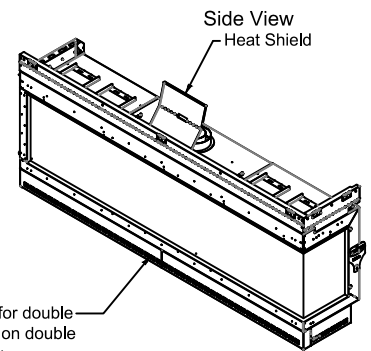

- Note .1 :Drawings are not to Scale
 2. All dimensions in inches
 3. No weight can be transferred to the fireplace. ALL FRAMING MUST BE SELF-SUPPORTED.

Framing Information: 98H Corner (RS/LS) (Screen & Double Glass)

Fireplace Dimensions

Front View

Side View

Top View

Protective Cover for double glass fans .Ships on double glass models only

Model	(H) Height	(W) Width	(D) Depth	C1	C2	C3	Viewing Area	
							Front	Side
98H RS/LS	41 11/16"	104 1/2"	21 5/8"	7 7/8"	51 1/4"	12 5/16"	98 1/2" W X 21 5/8" H	14 13/16" W X 21 5/8" H

Note : 1. Drawings are not to Scale
2. All dimensions in inches