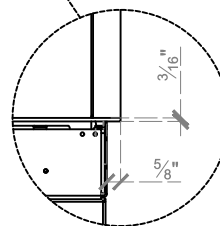

Framing Details

Nailing flanges fold up and connect to the framing.
ALL FRAMING MUST BE SELF-SUPPORTED.
The fireplace must not bear any weight.