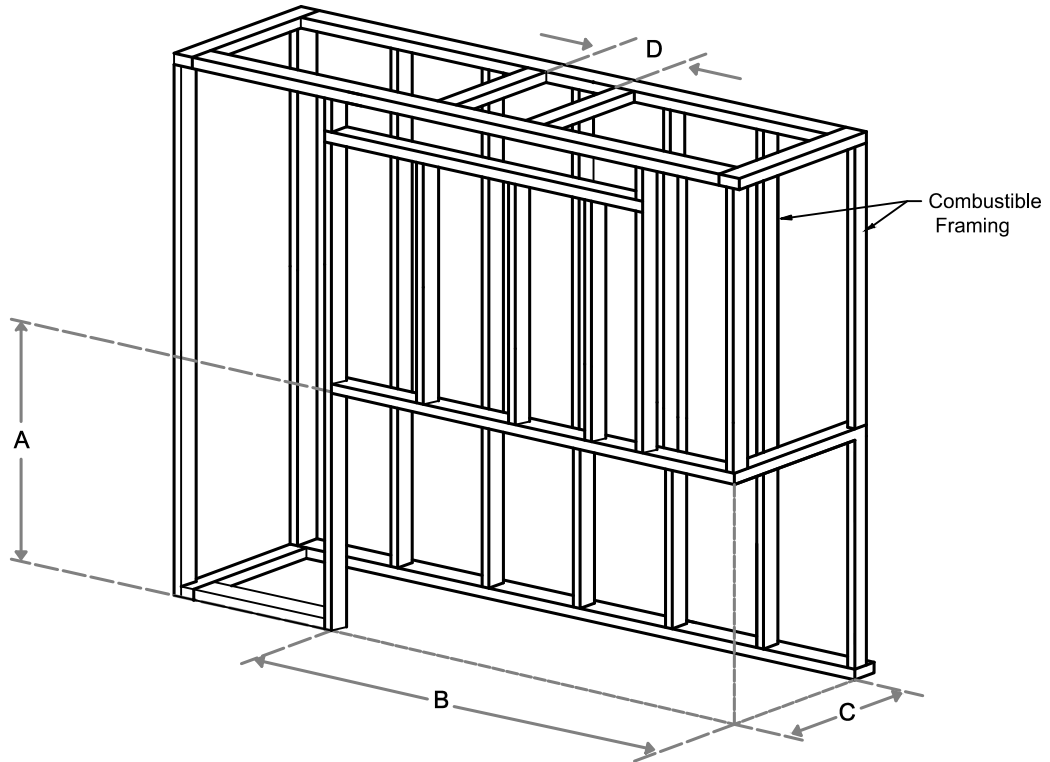

Framing Information: 98H Corner (RS/LS) (Screen & Double Glass)

Framing Dimensions

Model	A	B	C	D
98H RS/LS	41 $\frac{1}{16}$ "	104 $\frac{1}{2}$ "	21 $\frac{5}{8}$ "	Refer to Vent Manufacturer's Firestop Dimensions

- Note .1 :Drawings are not to Scale
 2. All dimensions in inches
 3. No weight can be transferred to the fireplace. ALL FRAMING MUST BE SELF-SUPPORTED.

Framing Information: 98H Corner (RS/LS) (Screen & Double Glass)

Framing Details

Nailing flanges fold up and connect to the framing.
 ALL FRAMING MUST BE SELF-SUPPORTED.
 The fireplace must not bear any weight.

The valve can be moved 36" from the center of the fireplace in any direction