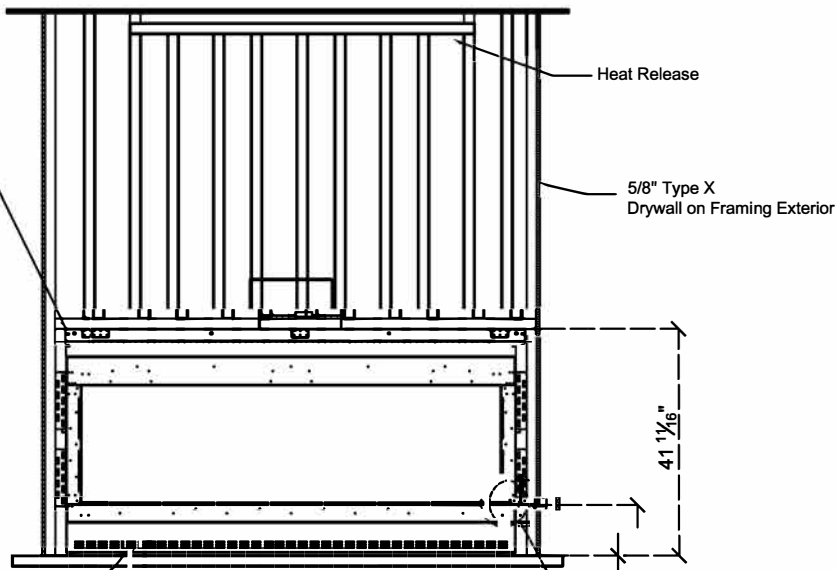

Framing Information: 77H Front (Screen)

ORTAL
YOUR LIFE. YOUR FIRE

Framing Details

Nailing flanges fold up and connect to the framing.
ALL FRAMING MUST BE SELF-SUPPORTED.
The fireplace must not bear any weight.

Elevation View