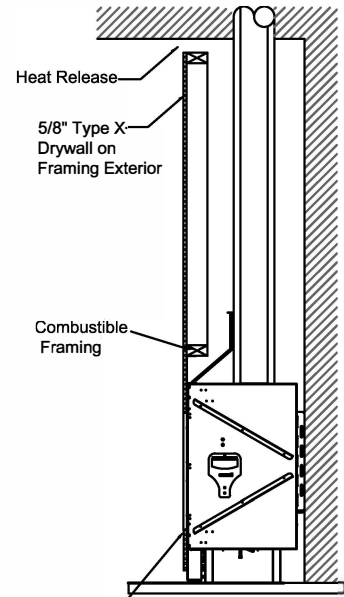

Note: 1. Drawings are not to Scale
 2. All dimensions in inches
 3. No weight can be transferred to the fireplace. ALL FRAMING MUST BE SELF-SUPPORTED.

Framing Information: 77H Front (Screen)

ORTAL
YOUR LIFE. YOUR FIRE

Framing Details

Nailing flanges fold up and connect to the framing.
ALL FRAMING MUST BE SELF-SUPPORTED.
The fireplace must not bear any weight.

Elevation View

Section View

Add drywall nailer as needed.

Top View

The valve can be moved 36" from the center of the fireplace in any direction

- Note:
1. Drawings are not to Scale
 2. All dimensions in inches
 3. No weight can be transferred to the fireplace. ALL FRAMING MUST BE SELF-SUPPORTED.