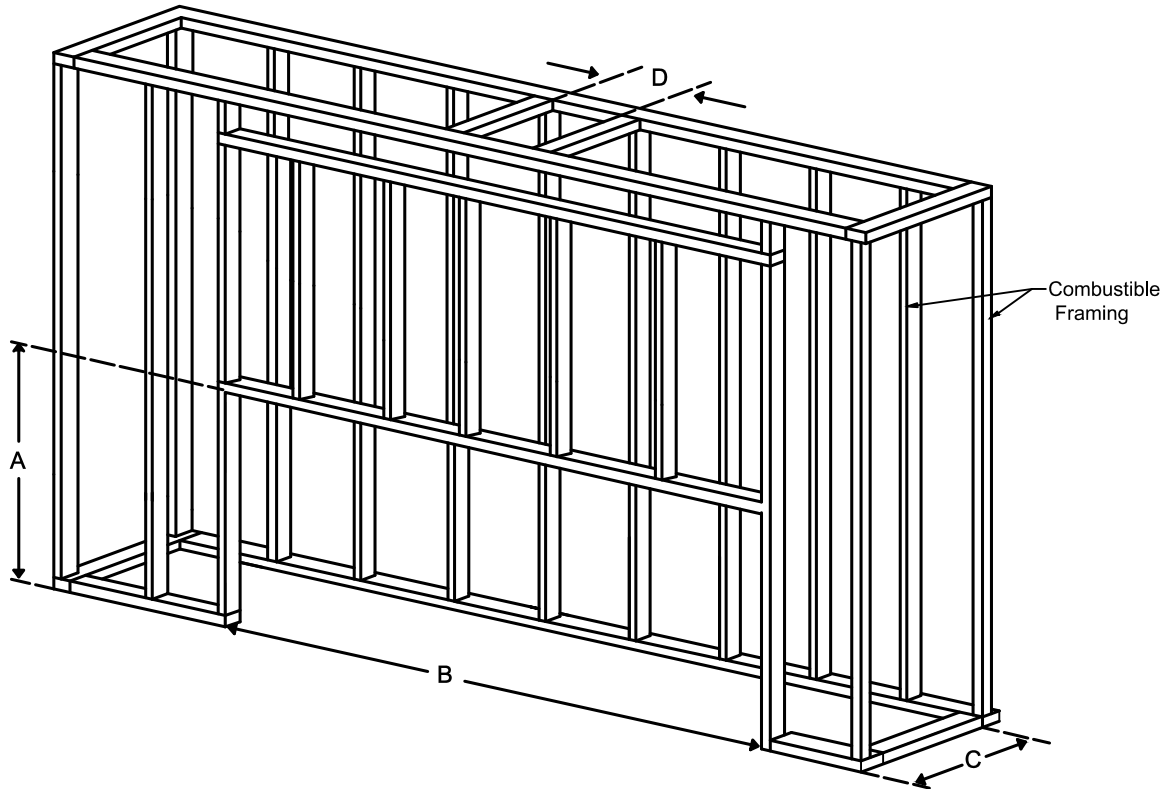

Framing Information: 77H Front Screen

ORTAL
YOUR LIFE. YOUR FIRE

Framing Dimensions

Model	A	B	C	D
77H Front	41 $\frac{1}{16}$ "	86 $\frac{3}{4}$ "	21 $\frac{5}{8}$ "	Refer to Vent Manufacturer's Firestop Dimensions

Note: 1. Drawings are not to Scale
 2. All dimensions in inches
 3. No weight can be transferred to the fireplace. ALL FRAMING MUST BE SELF-SUPPORTED.

Framing Information: 77H Front (Screen)

ORTAL
YOUR LIFE. YOUR FIRE

The valve can be moved 36" from the center of the fireplace in any direction

- Note:
1. Drawings are not to Scale
 2. All dimensions in inches
 3. No weight can be transferred to the fireplace. ALL FRAMING MUST BE SELF-SUPPORTED.

Framing Information: 77H Front (Screen)

Fireplace Dimensions

Front View

Side View

Top View

Protective Cover for double glass fans. Ships on double glass models only.

Model	(H) Height	(W) Width	(D) Depth	C1	C2	C3	Viewing Area	
							Front	Side
77H Front	41 11/16"	86 3/4"	21 5/8"	7 7/8"	41 3/8"	12 5/16"	77 1/2" W X 21 5/8" H	—