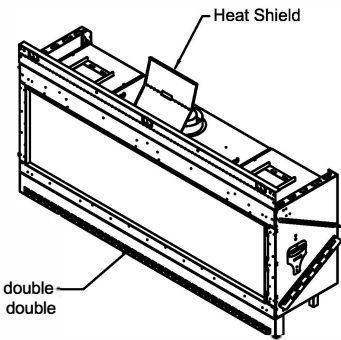

The valve can be moved 36" from the center of the fireplace in any direction

- Note:
1. Drawings are not to Scale
 2. All dimensions in inches
 3. No weight can be transferred to the fireplace. ALL FRAMING MUST BE SELF-SUPPORTED.

Framing Information: 77H Front (Screen)

Fireplace Dimensions

Front View

Side View

Top View

Protective Cover for double glass fans. Ships on double glass models only.

Model	(H) Height	(W) Width	(D) Depth	C1	C2	C3	Viewing Area	
							Front	Side
77H Front	41 11/16"	86 3/4"	21 5/8"	7 7/8"	41 3/8"	12 5/16"	77 1/2" W X 21 5/8" H	—

Note: 1. Drawings are not to Scale
2. All dimensions in inches