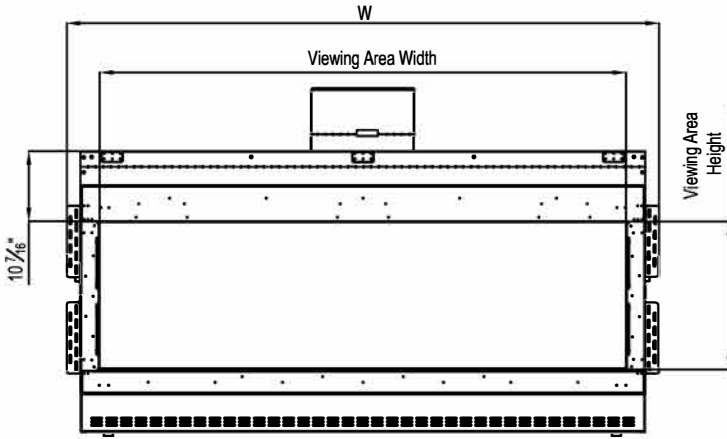

Note: 1. Drawings are not to Scale
 2. All dimensions in inches
 3. No weight can be transferred to the fireplace. ALL FRAMING MUST BE SELF-SUPPORTED.

Framing Information: 77H Front (Screen)

ORTAL
YOUR LIFE. YOUR FIRE

The valve can be moved 36" from the center of the fireplace in any direction

- Note:
1. Drawings are not to Scale
 2. All dimensions in inches
 3. No weight can be transferred to the fireplace. ALL FRAMING MUST BE SELF-SUPPORTED.

Framing Information: 77H Front (Screen)

Fireplace Dimensions

Front View

Side View

Top View

Protective Cover for double glass fans. Ships on double glass models only.

Model	(H) Height	(W) Width	(D) Depth	C1	C2	C3	Viewing Area	
							Front	Side
77H Front	41 11/16"	86 3/4"	21 5/8"	7 7/8"	41 3/8"	12 5/16"	77 1/2" W X 21 5/8" H	—

Note: 1. Drawings are not to Scale
2. All dimensions in inches