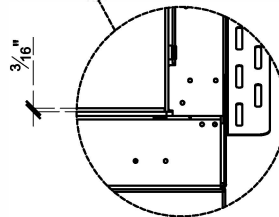

Note: 1. Drawings are not to Scale
 2. All dimensions in inches
 3. No weight can be transferred to the fireplace. ALL FRAMING MUST BE SELF-SUPPORTED.

Framing Information: 77H Front (Screen)

ORTAL
YOUR LIFE. YOUR FIRE

Framing Details

Nailing flanges fold up and connect to the framing.
ALL FRAMING MUST BE SELF-SUPPORTED.
The fireplace must not bear any weight.

Elevation View

Section View

Add drywall nailer as needed.

Top View

The valve can be moved 36" from the center of the fireplace in any direction

- Note:
1. Drawings are not to Scale
 2. All dimensions in inches
 3. No weight can be transferred to the fireplace. ALL FRAMING MUST BE SELF-SUPPORTED.

Framing Information: 77H Front (Screen)

Fireplace Dimensions

Front View

Side View

Top View

Protective Cover for double glass fans. Ships on double glass models only.

Model	(H) Height	(W) Width	(D) Depth	C1	C2	C3	Viewing Area	
							Front	Side
77H Front	41 11/16"	86 3/4"	21 5/8"	7 7/8"	41 3/8"	12 5/16"	77 1/2" W X 21 5/8" H	—