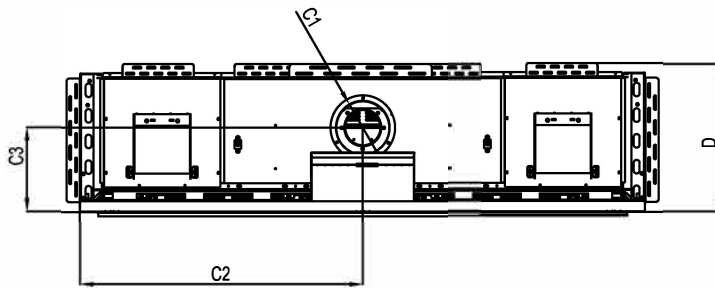

The valve can be moved 36" from the center of the fireplace in any direction

- Note:
1. Drawings are not to Scale
 2. All dimensions in inches
 3. No weight can be transferred to the fireplace. ALL FRAMING MUST BE SELF-SUPPORTED.

Framing Information: 77H Front (Screen)

Fireplace Dimensions

Front View

Side View

Top View

Protective Cover for double glass fans. Ships on double glass models only.

Model	(H) Height	(W) Width	(D) Depth	C1	C2	C3	Viewing Area	
							Front	Side
77H Front	41 11/16"	86 3/4"	21 5/8"	7 7/8"	41 3/8"	12 5/16"	77 1/2" W X 21 5/8" H	—

Note: 1. Drawings are not to Scale
2. All dimensions in inches