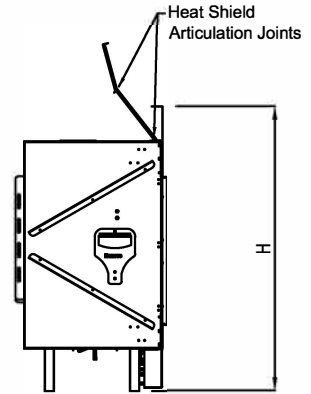

The valve can be moved 36" from the center of the fireplace in any direction

- Note:
1. Drawings are not to Scale
 2. All dimensions in inches
 3. No weight can be transferred to the fireplace. ALL FRAMING MUST BE SELF-SUPPORTED.

Framing Information: 77H Front (Screen)

Fireplace Dimensions

Front View

Side View

Top View

Protective Cover for double glass fans. Ships on double glass models only.

Model	(H) Height	(W) Width	(D) Depth	C1	C2	C3	Viewing Area	
							Front	Side
77H Front	41 11/16"	86 3/4"	21 5/8"	7 7/8"	41 3/8"	12 5/16"	77 1/2" W X 21 5/8" H	—

Note: 1. Drawings are not to Scale
2. All dimensions in inches