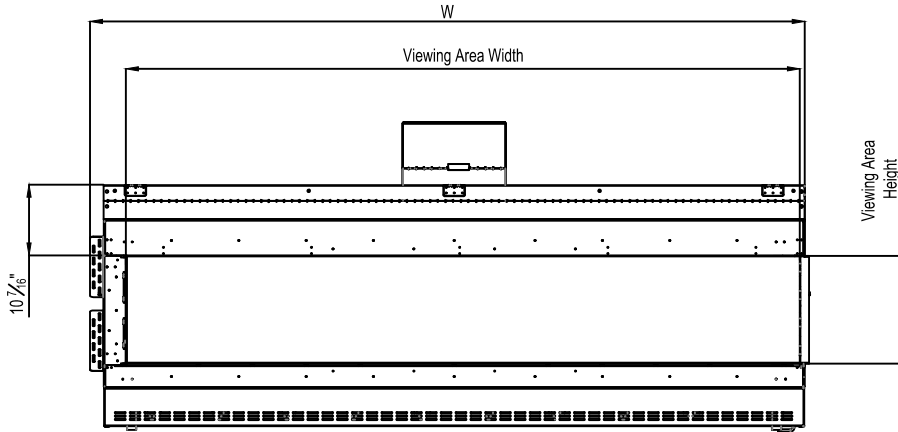

# Framing Information: 98 Corner (RS/LS) (Screen & Double Glass)

## Framing Details

Nailing flanges fold up and connect to the framing.  
 ALL FRAMING MUST BE SELF-SUPPORTED.  
 The fireplace must not bear any weight.

The valve can be moved 36" from the center of the fireplace in any direction

## Fireplace Dimensions

Front View

Side View

Top View

Protective Cover for double glass fans . Ships on double glass models only

Model	(H) Height	(W) Width	(D) Depth	C1	C2	C3	Viewing Area	
							Front	Side
98 RS/LS	35 3/4"	104 1/2"	21 5/8"	7 7/8"	51 1/4"	12 5/16"	98 1/2" W X 15 3/4" H	14 13/16" W X 15 3/4" H