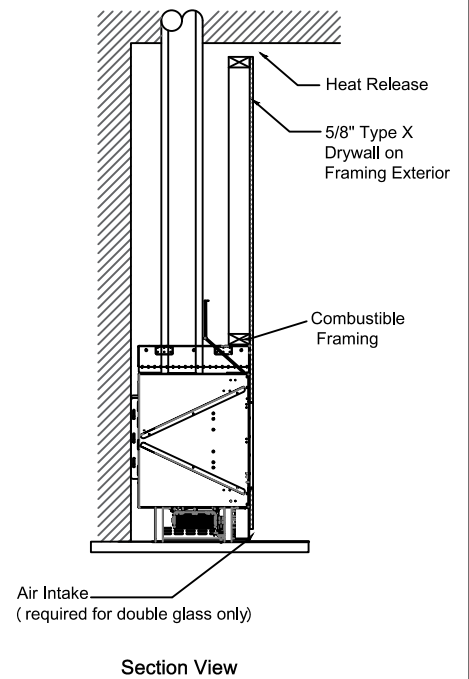

## Framing Information: 98 Corner (RS/LS) (Screen & Double Glass)

### Framing Dimensions

Model	A	B	C	D
98 RS/LS	$35 \frac{3}{4}"$	$104 \frac{1}{2}"$	$21 \frac{5}{8}"$	Refer to Vent Manufacturer's Firestop Dimensions

**Note .1 :** Drawings are not to Scale  
 2. All dimensions in inches  
 3. No weight can be transferred to the fireplace. **ALL FRAMING MUST BE SELF-SUPPORTED.**

# Framing Information: 98 Corner (RS/LS) (Screen & Double Glass)

## Framing Details

Nailing flanges fold up and connect to the framing.  
 ALL FRAMING MUST BE SELF-SUPPORTED.  
 The fireplace must not bear any weight.

The valve can be moved 36" from the center of the fireplace in any direction