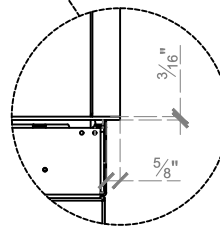

Framing Details

Nailing flanges fold up and connect to the framing.
ALL FRAMING MUST BE SELF-SUPPORTED.
The fireplace must not bear any weight.