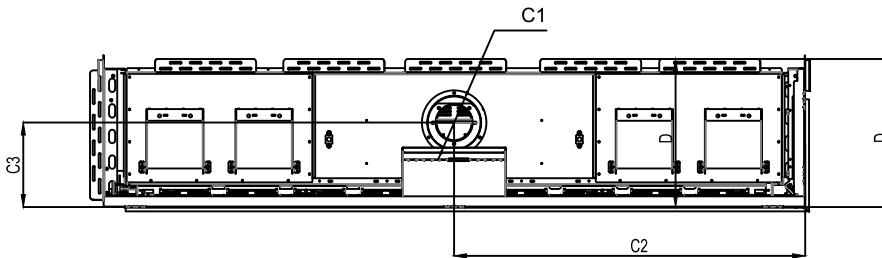

## Fireplace Dimensions

Front View

Side View

Top View

Protective Cover for double glass fans . Ships on double glass models only

Model	(H) Height	(W) Width	(D) Depth	C1	C2	C3	Viewing Area	
							Front	Side
98 RS/LS	35 3/4"	104 1/2"	21 5/8"	7 7/8"	51 1/4"	12 5/16"	98 1/2" W X 15 3/4" H	14 13/16" W X 15 3/4" H

Note : 1. Drawings are not to Scale  
2. All dimensions in inches