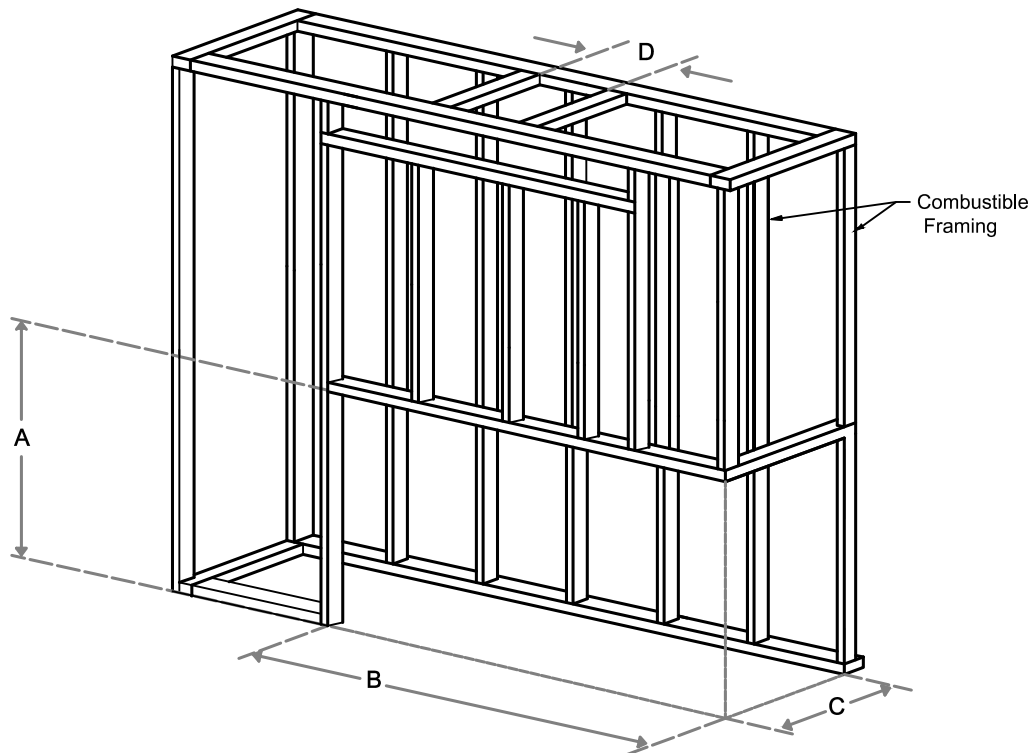

## Framing Information: 98 Corner (RS/LS) (Screen & Double Glass)

### Framing Dimensions

Model	A	B	C	D
98 RS/LS	$35 \frac{3}{4}"$	$104 \frac{1}{2}"$	$21 \frac{5}{8}"$	Refer to Vent Manufacturer's Firestop Dimensions

**Note .1 :** Drawings are not to Scale  
 2. All dimensions in inches  
 3. No weight can be transferred to the fireplace. **ALL FRAMING MUST BE SELF-SUPPORTED.**

# Framing Information: 98 Corner (RS/LS) (Screen & Double Glass)