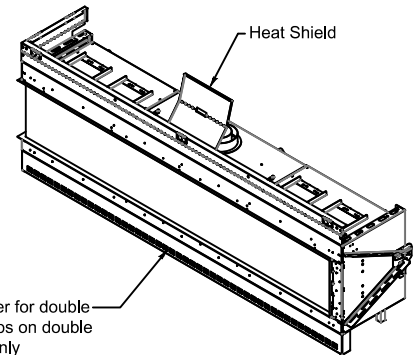

## Fireplace Dimensions

Front View

Side View

Top View

Protective Cover for double glass fans . Ships on double glass models only

Model	(H) Height	(W) Width	(D) Depth	C1	C2	C3	Viewing Area	
							Front	Side
98 RS/LS	35 3/4"	104 1/2"	21 5/8"	7 7/8"	51 1/4"	12 5/16"	98 1/2" W X 15 3/4" H	14 13/16" W X 15 3/4" H

Note : 1. Drawings are not to Scale  
2. All dimensions in inches