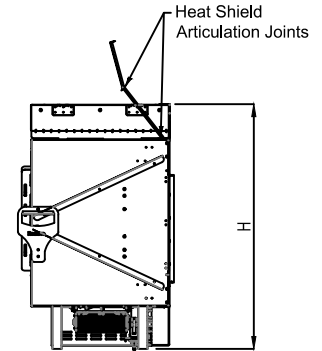

## Framing Details

Nailing flanges fold up and connect to the framing.  
 ALL FRAMING MUST BE SELF-SUPPORTED.  
 The fireplace must not bear any weight.

The valve can be moved 36" from the center of the fireplace in any direction

- Note .1 :Drawings are not to Scale  
 2. All dimensions in inches  
 3. No weight can be transferred to the fireplace. ALL FRAMING MUST BE SELF-SUPPORTED.

# Framing Information: 98 Corner (RS/LS) (Screen & Double Glass)

## Fireplace Dimensions

Front View

Side View

Top View

Protective Cover for double glass fans . Ships on double glass models only

Model	(H) Height	(W) Width	(D) Depth	C1	C2	C3	Viewing Area	
							Front	Side
98 RS/LS	35 3/4"	104 1/2"	21 5/8"	7 7/8"	51 1/4"	12 5/16"	98 1/2" W X 15 3/4" H	14 13/16" W X 15 3/4" H