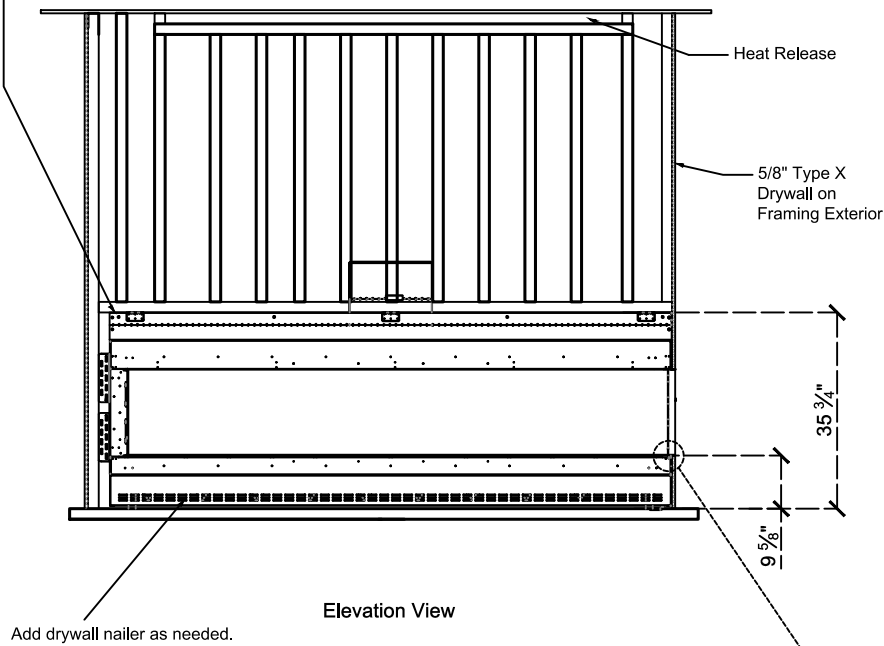

Framing Information: 98 Corner (RS/LS) (Screen & Double Glass)

Framing Details

Nailing flanges fold up and connect to the framing.
ALL FRAMING MUST BE SELF-SUPPORTED.
The fireplace must not bear any weight.

The valve can be moved 36" from the center of the fireplace in any direction

1. Note .1 :Drawings are not to Scale
   2. All dimensions in inches
   3. No weight can be transferred to the fireplace. ALL FRAMING MUST BE SELF-SUPPORTED.