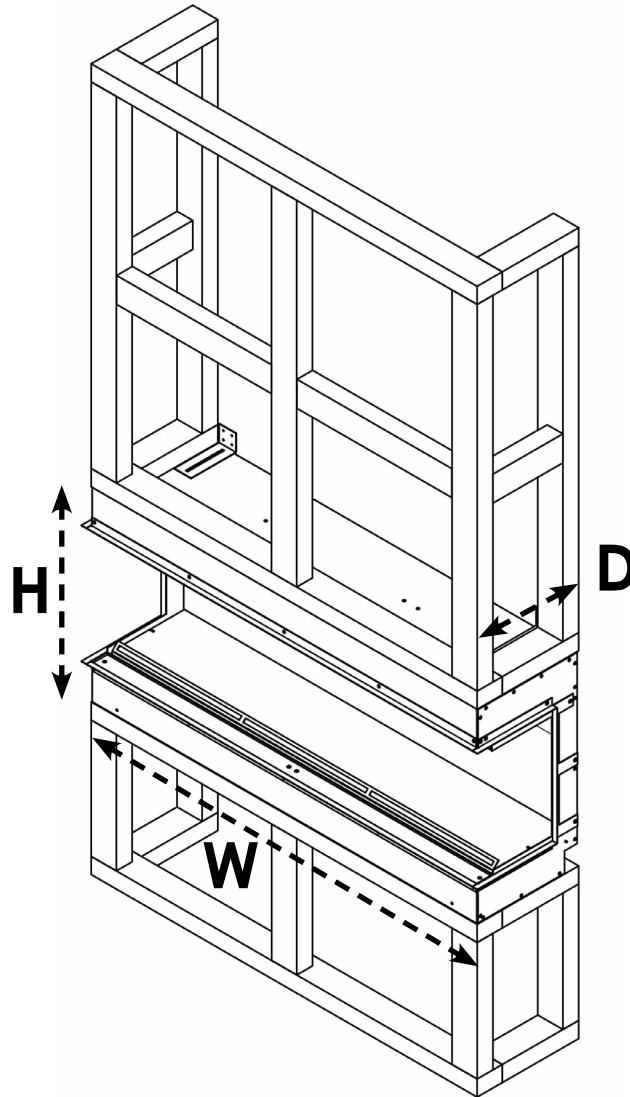

FRAMING INFORMATION: ORTAL 60"

ORTAL®

FRAMING DIMENSIONS

FRAMING

Fireplace	A. Height	B. Width	C. Depth
Ortal 60	23 ¹³ / ₁₆ "	60 ⁵ / ₈ "	17 ¹ / ₄ "

- Note:** 1. Drawings are not to scale
 2. All dimensions in inches
 3. No weight can be transferred to the fireplace.

ALL FRAMING MUST BE SELF-SUPPORTED