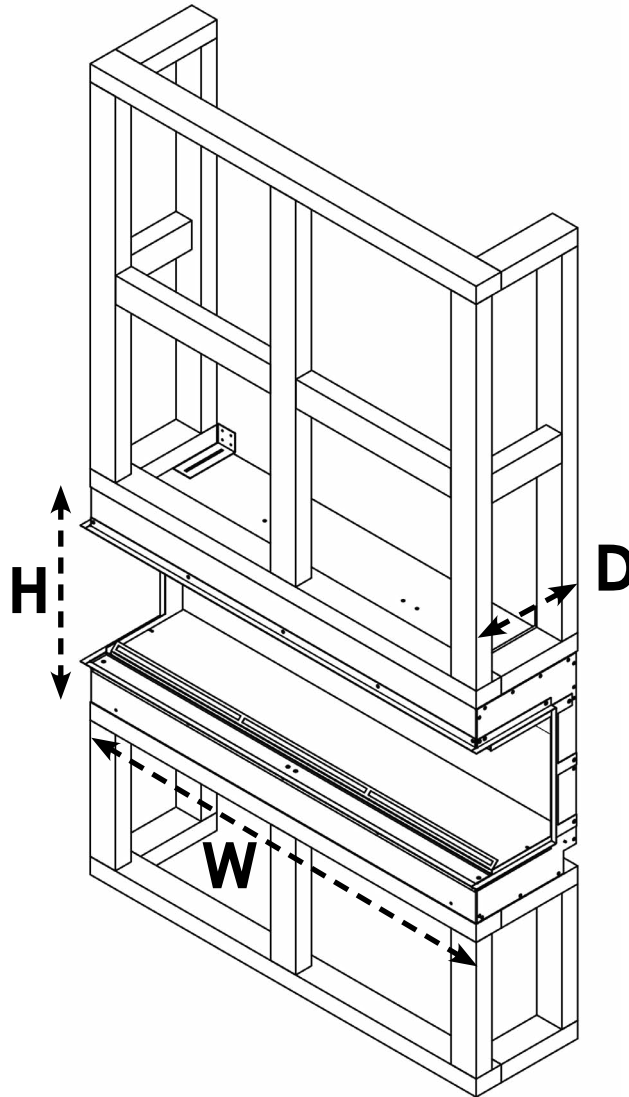

FRAMING INFORMATION: E-LECTRA 70"

ORTAL®

FRAMING DIMENSIONS

FRAMING

Fireplace	A. Height	B. Width	C. Depth
E-lectra 70	23 ⁷ / ₆₄ "	70 ⁹ / ₃₂ "	11 ³ / ₈ "

- Note:**
1. Drawings are not to scale
 2. All dimensions in inches
 3. No weight can be transferred to the fireplace.

ALL FRAMING MUST BE SELF-SUPPORTED