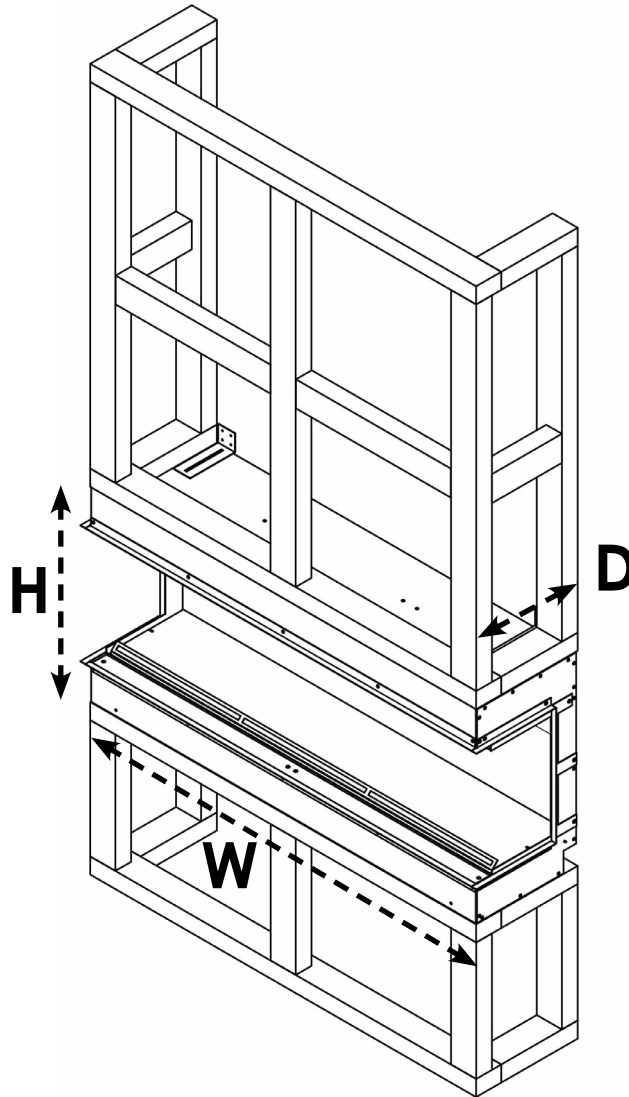

FRAMING INFORMATION: E-LECTRA 32"

ORTAL®

FRAMING DIMENSIONS

FRAMING

Fireplace	A. Height	B. Width	C. Depth
E-lectra 32	30"	32 ²⁹ / ₃₂ "	11 ³ / ₈ "

- Note:**
1. Drawings are not to scale
 2. All dimensions in inches
 3. No weight can be transferred to the fireplace.

ALL FRAMING MUST BE SELF-SUPPORTED