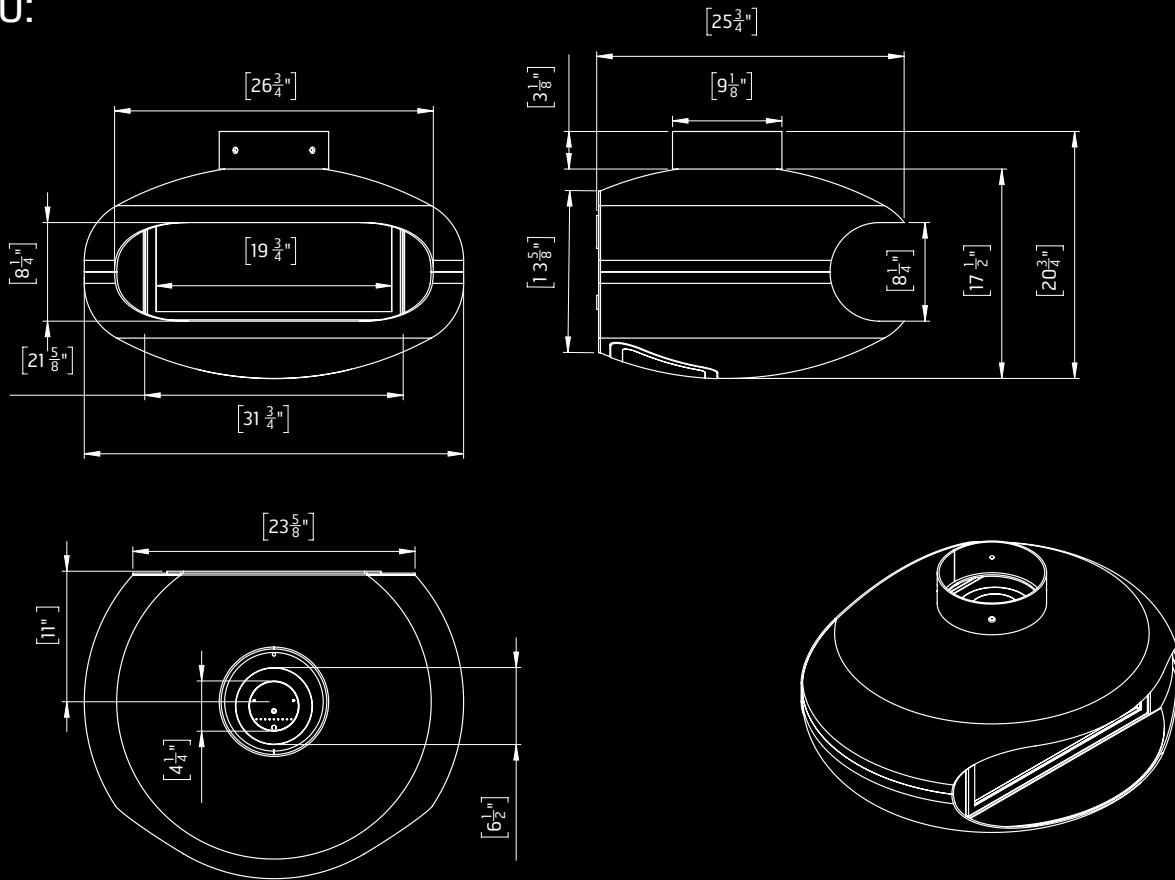

THE OVAL LINE VIEWING AREA DIMENSIONS

Oval 80:

Oval 120: