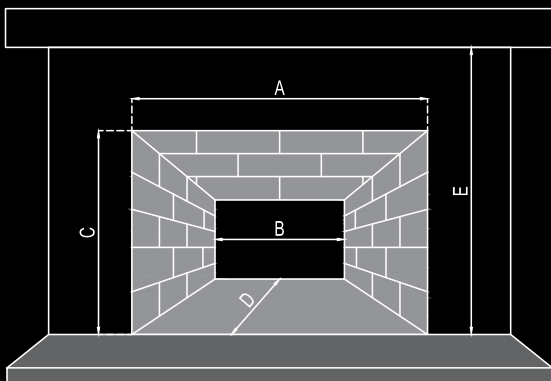

Fireplace remains
fully operable
with or without power

Anti-Reflective
ceramic glass

Wilderness Technology
features flames through
the logs

THE GAS FIREPLACE INSERTS LINE VIEWING AREA DIMENSIONS

Insert 29"	Insert 34"
30" x 44"	33" x 46"
27" x 42"	29" x 42"
23 3/16" x 35 11/16"	27 1/2" x 40 1/4"
24" x 36"	27" x 40"
21 5/16" x 32 11/16"	25" x 36 1/4"

FRONT FRAMES:

Antique Bronze

Black

Brushed Chrome

CAVITY DIMENSIONS:

Model		Insert 34"	Insert 29"
Fireplace front width	A	33 3/4"	30 3/16"
Fireplace back width	B	24 3/8"	20 3/8"
Fireplace front height	C	23 11/16"	20 3/8"
Fireplace depth	D	19 1/2"	17 1/8"
Hearth to mantel height	E	36 11/16"	33 3/8"